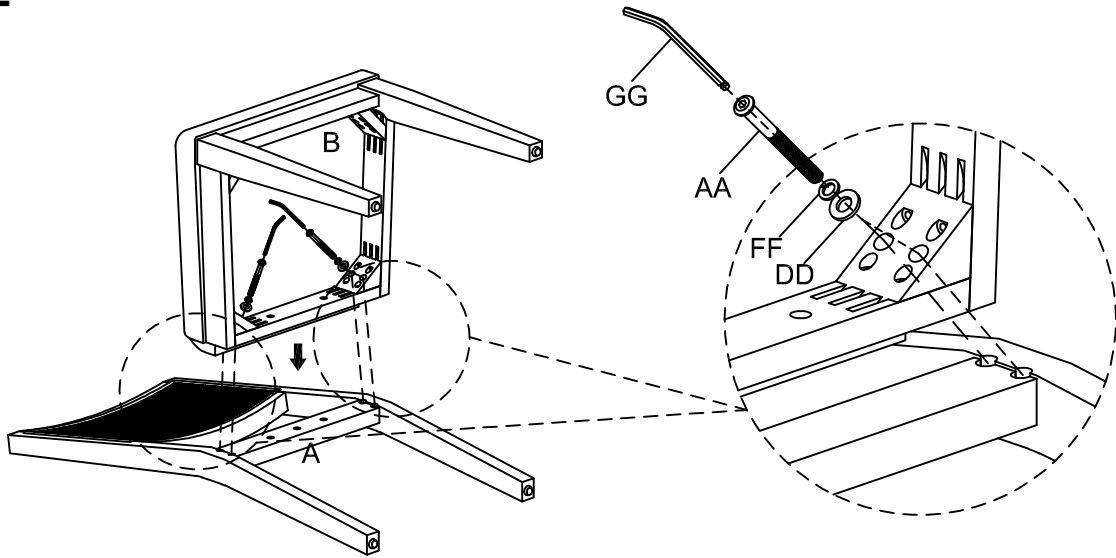

ASSEMBLY INSTRUCTIONS

HARDWARE LIST

AA		Bolt (Ø5/16" x 80mm)	4 pcs
BB		Bolt (Ø5/16" x 55mm)	4 pcs
CC		Bolt (Ø5/16" x 38mm)	2 pcs
DD		Flat Washer (Ø5/16" x 19 x 2mm)	10 pcs
FF		Lock Washer (Ø5/16" x 1.5mm)	10 pcs
GG		Allen Wrench (4mm)	1 pc

STEP 1

1

STEP 2

STEP 3