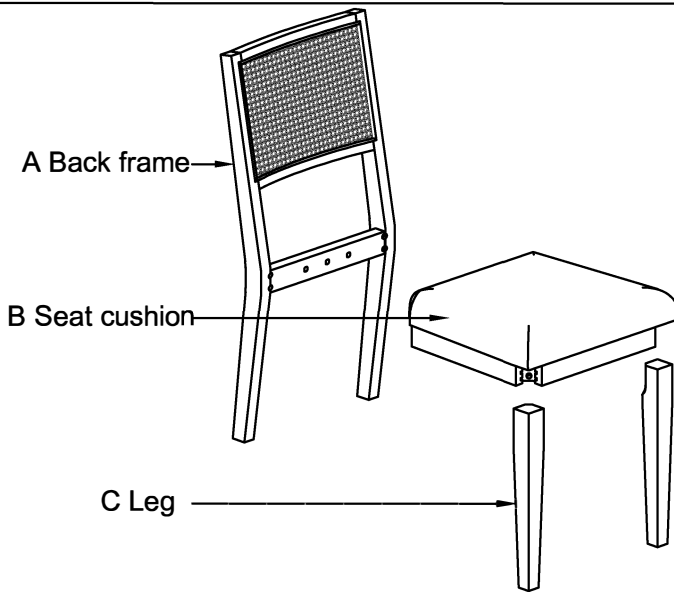

ASSEMBLY INSTRUCTIONS

HARDWARE LIST

AA		Bolt (Ø5/16" x 80mm)	4 pcs
BB		Bolt (Ø5/16" x 55mm)	4 pcs
CC		Bolt (Ø5/16" x 38mm)	2 pcs
DD		Flat Washer (Ø5/16" x 19 x 2mm)	10 pcs
FF		Lock Washer (Ø5/16" x 1.5mm)	10 pcs
GG		Allen Wrench (4mm)	1 pc

STEP 1

1

STEP 2

STEP 3