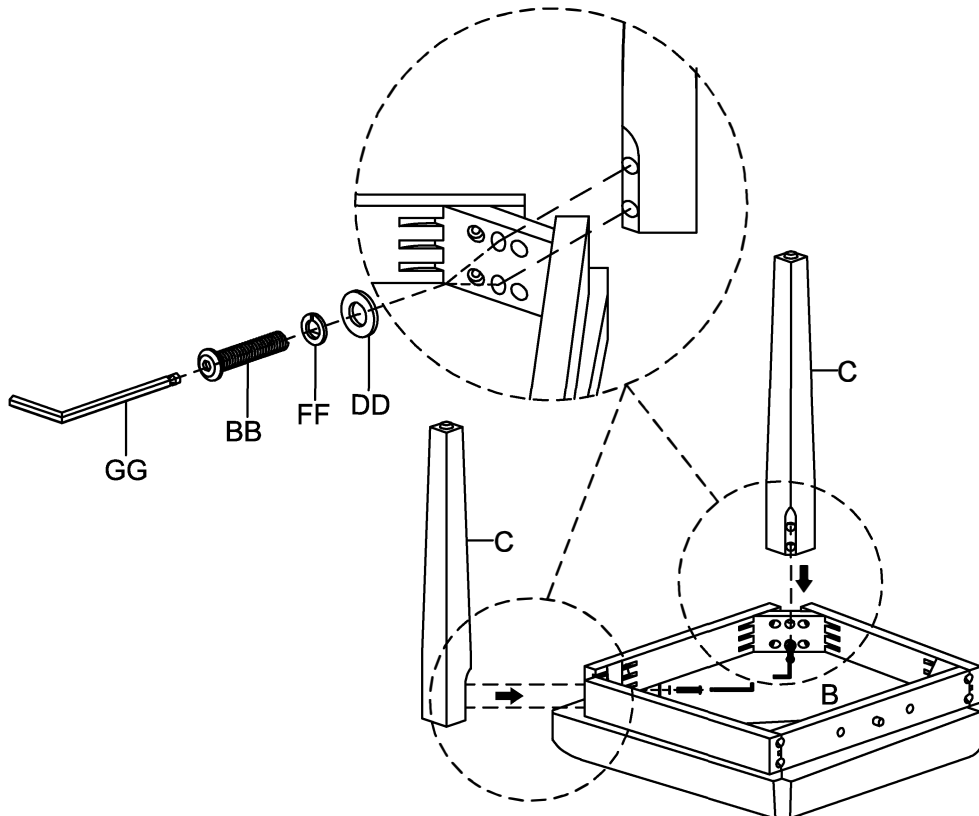

ASSEMBLY INSTRUCTIONS

HARDWARE LIST

AA		Bolt (Ø5/16" x 80mm)	4 pcs
BB		Bolt (Ø5/16" x 55mm)	4 pcs
CC		Bolt (Ø5/16" x 38mm)	2 pcs
DD		Flat Washer (Ø5/16" x 19 x 2mm)	10 pcs
FF		Lock Washer (Ø5/16" x 1.5mm)	10 pcs
GG		Allen Wrench (4mm)	1 pc

STEP 1

1

STEP 2

STEP 3