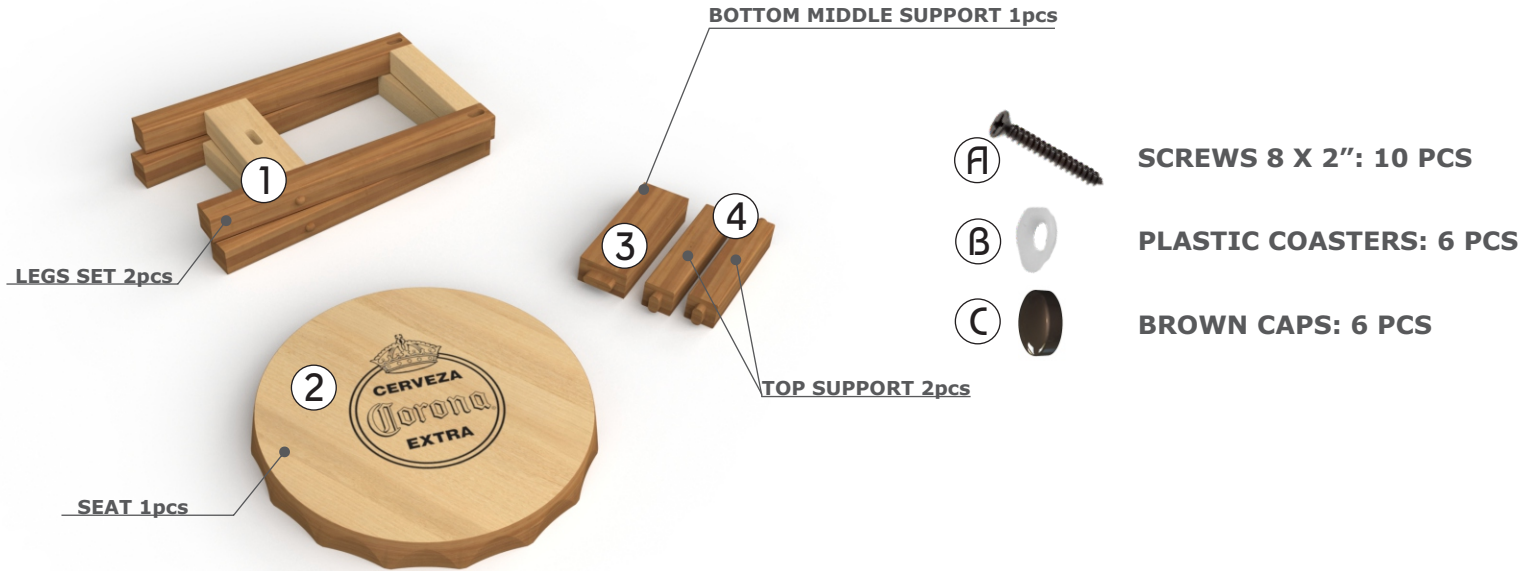

Corona End Table

Manufactured By:

Dundalk LeisureCraft Inc

318448 8th Line NE, Melancthon

Ontario, Canada L9V 2K3

info@dundalkleisurecraft.com

www.dundalkleisurecraft.com

PACKAGING CONTENTS

1

INSTALATION GUIDE

2

3

4