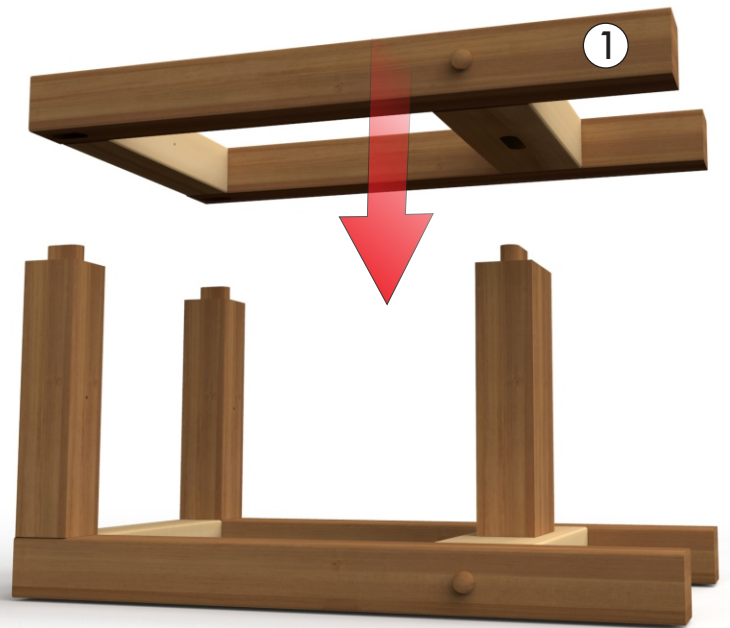

INSTALATION GUIDE

2