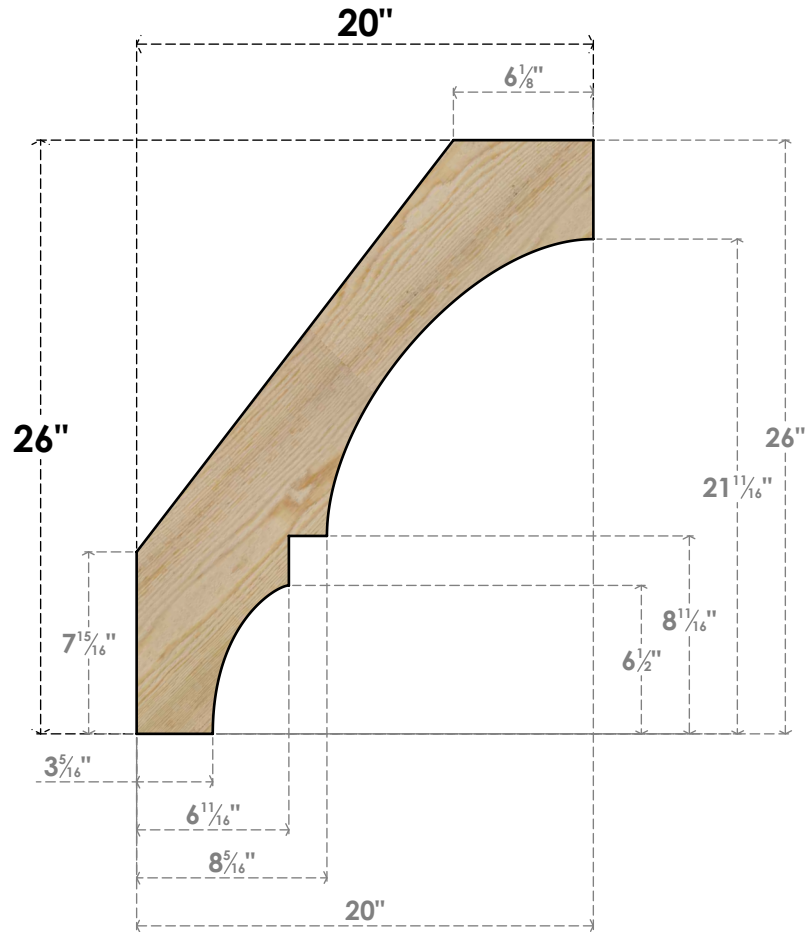

BRC06X20X26BOA00RDF

6"W X 20"D X 26"H BALBOA ROUGH SAWN BRACE, DOUGLAS FIR

SIDE

FRONT

EKENA MILLWORK
 2300 WEST MAIN ST.
 CLARKSVILLE, TX 75426
 TOLL FREE: 866-607-0453
 WWW.EKENAMILLWORK.COM

NOTES

1. INSTALLATION TO BE COMPLETED IN ACCORDANCE WITH MANUFACTURER'S SPECIFICATIONS.
2. DRAWING MAY NOT BE TO SCALE
3. THIS DRAWING IS INTENDED FOR DESIGN AND PLANNING PURPOSES ONLY.
4. ALL INFORMATION CONTAINED HEREIN WAS CURRENT AT THE TIME OF DEVELOPMENT BUT MUST BE REVIEWED AND APPROVED BY THE PRODUCT MANUFACTURER TO BE CONSIDERED ACCURATE.
5. PRODUCTS ARE NOT KILN DRIED. THIS ITEM IS UNIQUE AND WILL CONTAIN THE NATURAL VARIATIONS THAT THE WOOD SPECIES OFFERS. THIS MAY RESULT IN VARIATIONS UP TO 1/4"