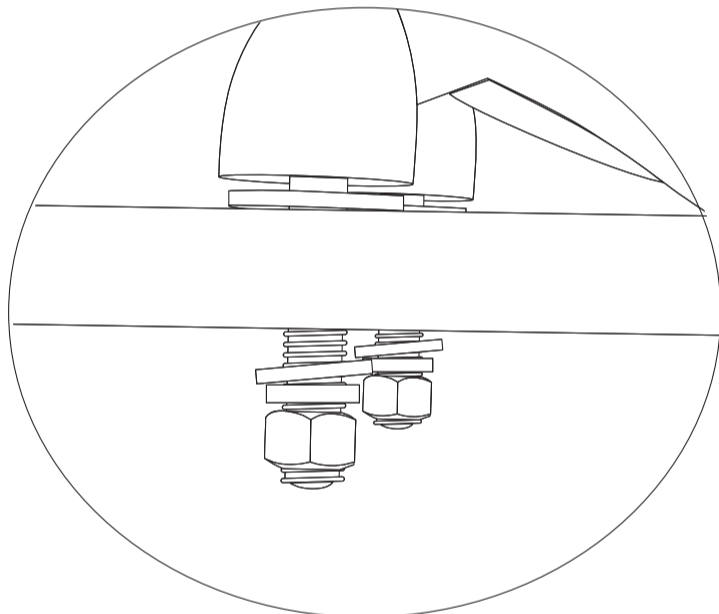

Commercial Standard Elongated Toilet Seat INSTALLATION INSTRUCTIONS

Swiss Madison®
well made forever

Prior to Installation:

- Inspect product to ensure no damages have occurred while in shipping.
- The step-by-step guidelines in the installation instructions are a general reference. Should there be any discrepancies, Swiss Madison cannot be held liable. It is recommended to install all Swiss Madison products by hiring a licensed professional.
- Read installation and maintenance instructions thoroughly before installing. Be sure to use proper tools and always wear proper personal safety accessories for your protection.

Recommended Tools:

- Adjustable Wrench

1.

2.