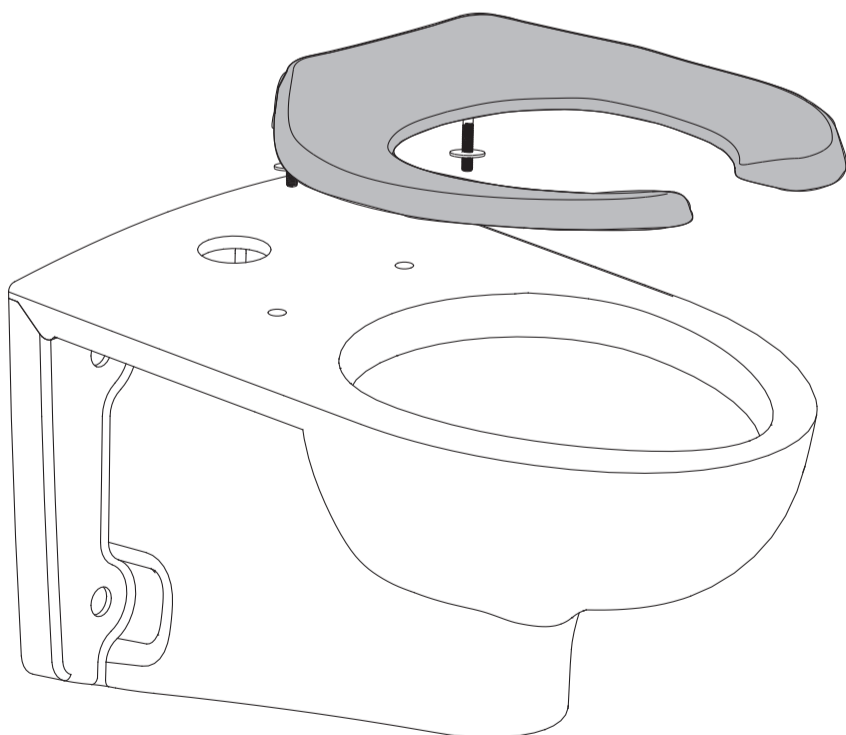

Commercial Standard Elongated Toilet Seat INSTALLATION INSTRUCTIONS

Swiss Madison®
well made forever

Prior to Installation:

- Inspect product to ensure no damages have occurred while in shipping.
- The step-by-step guidelines in the installation instructions are a general reference. Should there be any discrepancies, Swiss Madison cannot be held liable. It is recommended to install all Swiss Madison products by hiring a licensed professional.
- Read installation and maintenance instructions thoroughly before installing. Be sure to use proper tools and always wear proper personal safety accessories for your protection.

Recommended Tools:

- Adjustable Wrench

1.

2.