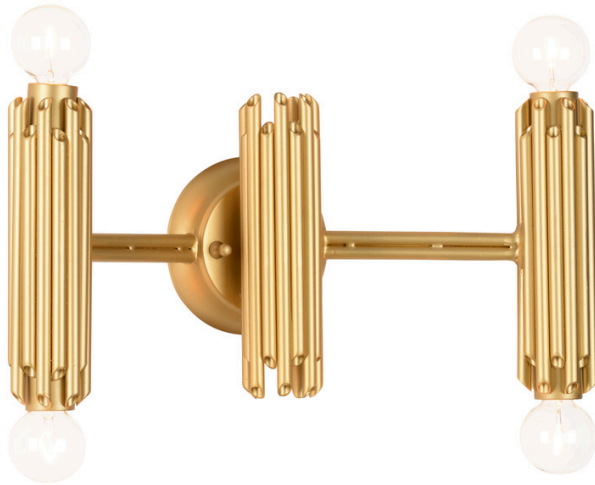

WILDWOOD CHELSEA HOUSE

67466 • Baldwin Four Lite Sconce

8h x 17w x 4.5d
Iron
Matte Gold