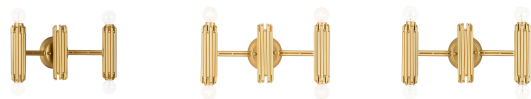

WILDWOOD CHELSEA HOUSE

67466 • Baldwin Four Lite Sconce

8h x 17w x 4.5d
Iron
Matte Gold