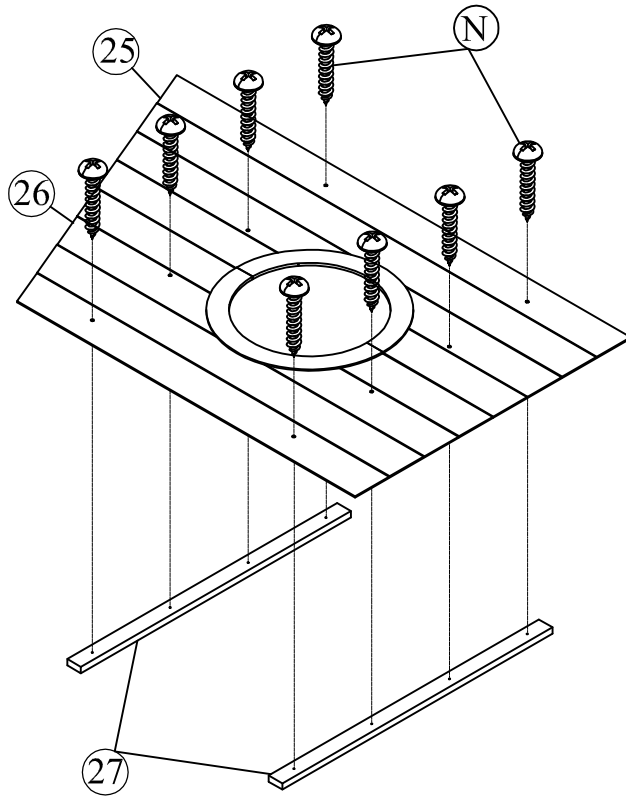

31 x2

Shelf

34 x10

Slats

38 x1

Footboard Guard

Hardware List

No.	OUTLOOK	DESC	QTY
(A)		Dowel Ø8*30mm	12
(B)		Dowel Ø10*40mm	23
(C)		Screws Ø6.5*30mm	4
(D)		Screws Ø6.5*70mm	6
(E)		Bolts 1/4"*25mm	2
(F)		Bolts 1/4"*30mm	7
(G)		Bolts 1/4"*70mm	12
(H)		Bolts 1/4"*100mm	12
(I)		Cross dowel 1/4"*13mm	24
(J)		Screws #6*12mm	40
(K)		Screws #8*12mm	4
(L)		Screws #8*30mm	40
(M)		Screws #8*40mm	16
(N)		Round head screw #8*12mm	8
(O)		Round head screw #8*20mm	37
(P)		Base L big	2
(Q)		Base L small	2
(R)		Allen key 60*22*4mm	1
(S)		Base L	6
(T)		Wheels	4
(U)		Stop Wood	3

STEP 9:

(F)		04
(R)		01

STEP 10:

(C)		04
(R)		01

STEP 11:

(K)		04
(S)		02

STEP 12:

(L)		20
-----	---	----

STEP 13:

STEP 14:

(D)		02
(R)		01

STEP 15:

(B)		01
(D)		01
(R)		01

STEP 16:

STEP 17:

(B)		01
(D)		01
(R)		01