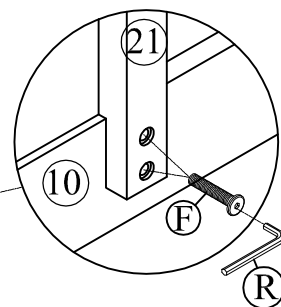

31 x2

Shelf

34 x10

Slats

38 x1

Footboard Guard

Hardware List

No.	OUTLOOK	DESC	QTY
(A)		Dowel Ø8*30mm	12
(B)		Dowel Ø10*40mm	23
(C)		Screws Ø6.5*30mm	4
(D)		Screws Ø6.5*70mm	6
(E)		Bolts 1/4"*25mm	2
(F)		Bolts 1/4"*30mm	7
(G)		Bolts 1/4"*70mm	12
(H)		Bolts 1/4"*100mm	12
(I)		Cross dowel 1/4"*13mm	24
(J)		Screws #6*12mm	40
(K)		Screws #8*12mm	4
(L)		Screws #8*30mm	40
(M)		Screws #8*40mm	16
(N)		Round head screw #8*12mm	8
(O)		Round head screw #8*20mm	37
(P)		Base L big	2
(Q)		Base L small	2
(R)		Allen key 60*22*4mm	1
(S)		Base L	6
(T)		Wheels	4
(U)		Stop Wood	3

STEP 13:

STEP 14:

(D)		02
(R)		01

STEP 15:

(B)		01
(D)		01
(R)		01

STEP 16:

STEP 17:

(B)		01
(D)		01
(R)		01

STEP 18:

(F)		03
(R)		01

STEP 19:

(B)		02
-----	--	----

STEP 20:

(B)		03
(G)		01
(I)		01
(R)		01

STEP 21:

(D)		02
(R)		01