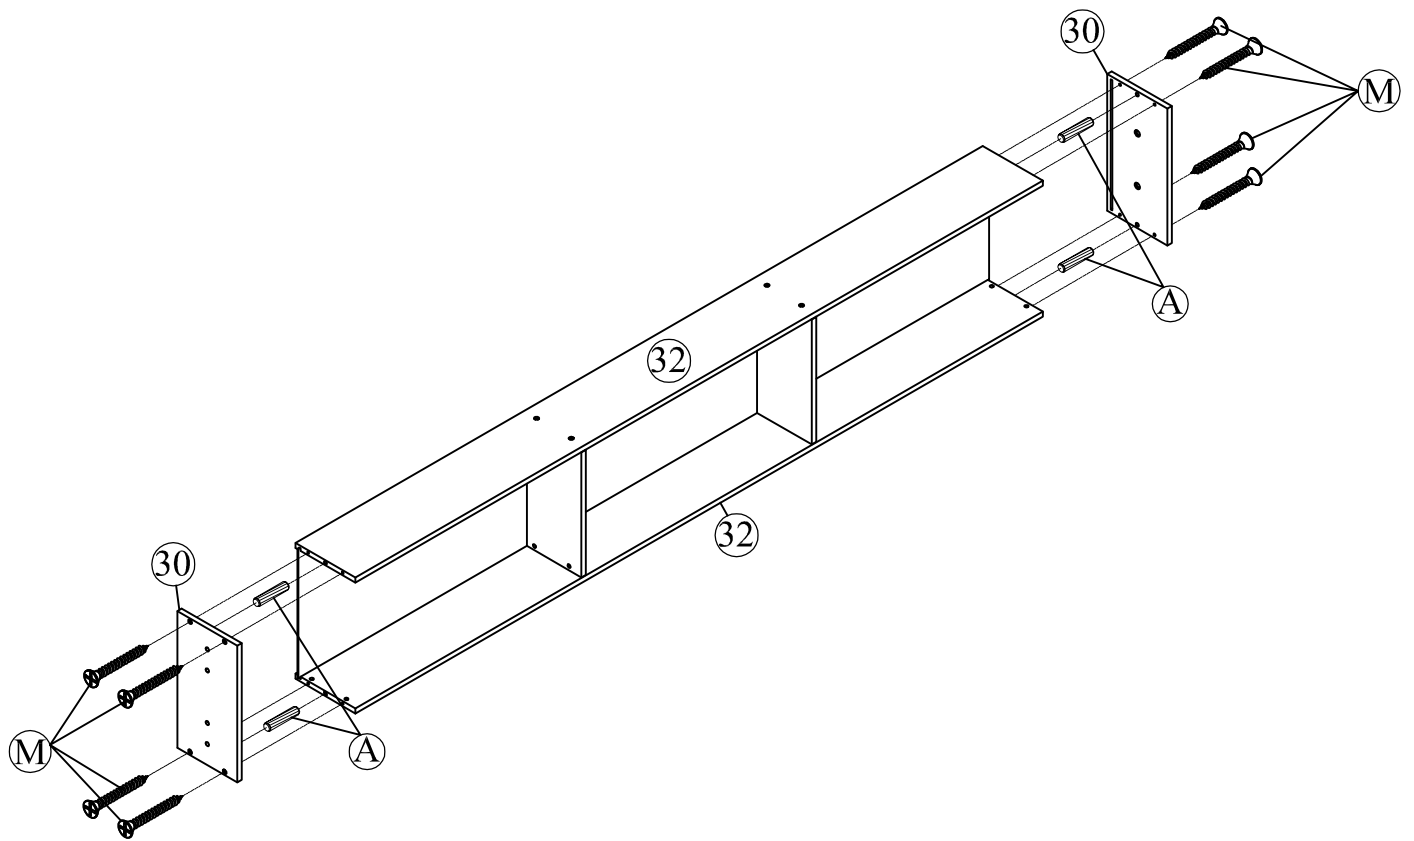

STEP 3:

(A)		04
(M)		08