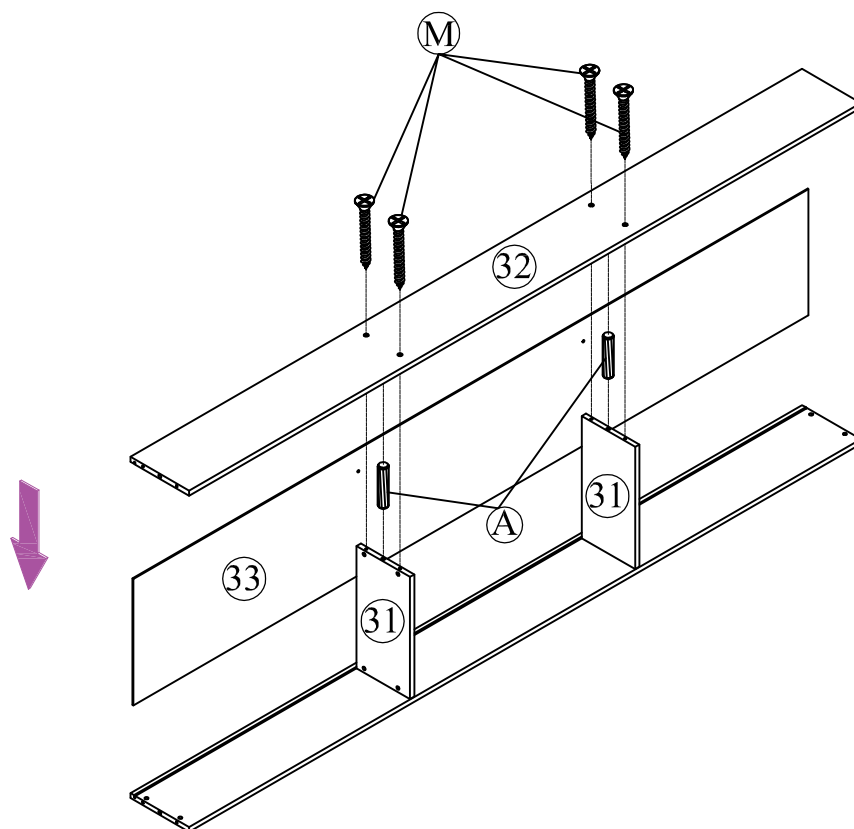

31 x2

Shelf

34 x10

Slats

38 x1

Footboard Guard

Hardware List

No.	OUTLOOK	DESC	QTY
(A)		Dowel Ø8*30mm	12
(B)		Dowel Ø10*40mm	23
(C)		Screws Ø6.5*30mm	4
(D)		Screws Ø6.5*70mm	6
(E)		Bolts 1/4"*25mm	2
(F)		Bolts 1/4"*30mm	7
(G)		Bolts 1/4"*70mm	12
(H)		Bolts 1/4"*100mm	12
(I)		Cross dowel 1/4"*13mm	24
(J)		Screws #6*12mm	40
(K)		Screws #8*12mm	4
(L)		Screws #8*30mm	40
(M)		Screws #8*40mm	16
(N)		Round head screw #8*12mm	8
(O)		Round head screw #8*20mm	37
(P)		Base L big	2
(Q)		Base L small	2
(R)		Allen key 60*22*4mm	1
(S)		Base L	6
(T)		Wheels	4
(U)		Stop Wood	3

ASSEMBLY TOOLS REQUIRED (NOT INCLUDED)

STEP 1:

(A)		02
(M)		04

STEP 2:

(A)		02
(M)		04

STEP 3:

(A)		04
(M)		08

STEP 4: