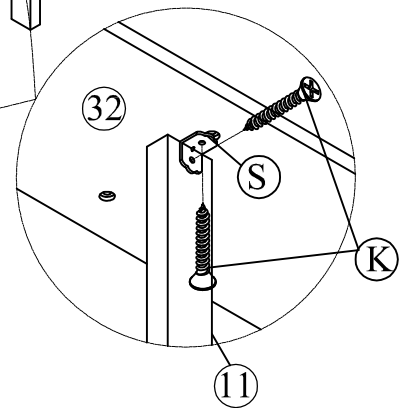

31 x2

Shelf

34 x10

Slats

38 x1

Footboard Guard

Hardware List

No.	OUTLOOK	DESC	QTY
(A)		Dowel Ø8*30mm	12
(B)		Dowel Ø10*40mm	23
(C)		Screws Ø6.5*30mm	4
(D)		Screws Ø6.5*70mm	6
(E)		Bolts 1/4"*25mm	2
(F)		Bolts 1/4"*30mm	7
(G)		Bolts 1/4"*70mm	12
(H)		Bolts 1/4"*100mm	12
(I)		Cross dowel 1/4"*13mm	24
(J)		Screws #6*12mm	40
(K)		Screws #8*12mm	4
(L)		Screws #8*30mm	40
(M)		Screws #8*40mm	16
(N)		Round head screw #8*12mm	8
(O)		Round head screw #8*20mm	37
(P)		Base L big	2
(Q)		Base L small	2
(R)		Allen key 60*22*4mm	1
(S)		Base L	6
(T)		Wheels	4
(U)		Stop Wood	3

STEP 9:

(F)		04
(R)		01

STEP 10:

(C)		04
(R)		01

STEP 11:

(K)		04
(S)		02

STEP 12:

(L)		20
-----	---	----

STEP 13:

STEP 14:

(D)		02
(R)		01

STEP 15:

(B)		01
(D)		01
(R)		01

STEP 16:

STEP 17:

(B)		01
(D)		01
(R)		01