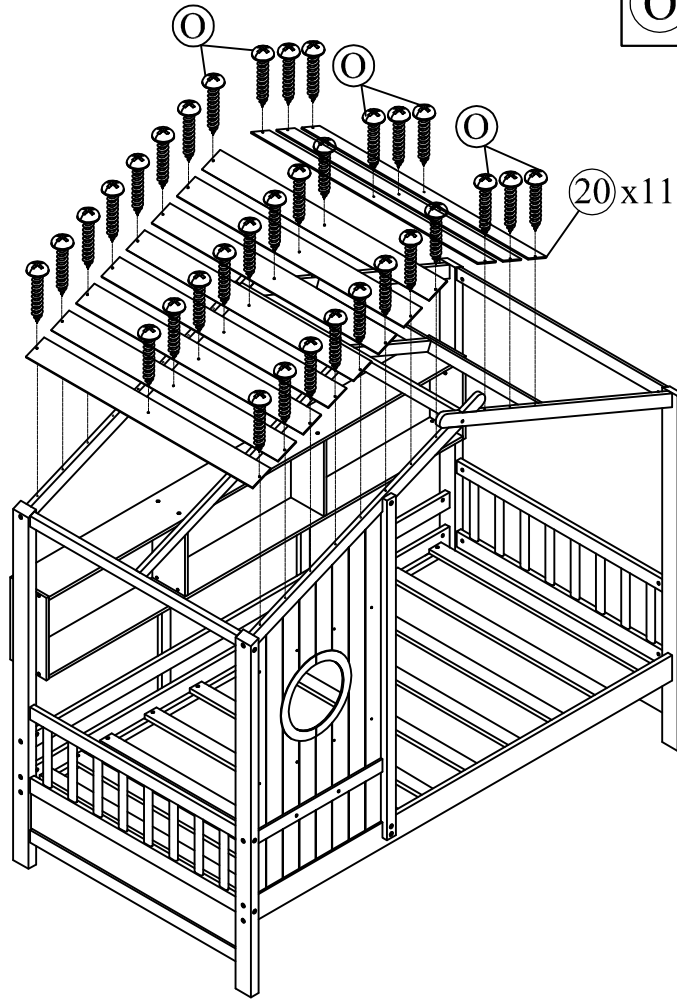

31 x2

Shelf

34 x10

Slats

38 x1

Footboard Guard

Hardware List

No.	OUTLOOK	DESC	QTY
(A)		Dowel Ø8*30mm	12
(B)		Dowel Ø10*40mm	23
(C)		Screws Ø6.5*30mm	4
(D)		Screws Ø6.5*70mm	6
(E)		Bolts 1/4"*25mm	2
(F)		Bolts 1/4"*30mm	7
(G)		Bolts 1/4"*70mm	12
(H)		Bolts 1/4"*100mm	12
(I)		Cross dowel 1/4"*13mm	24
(J)		Screws #6*12mm	40
(K)		Screws #8*12mm	4
(L)		Screws #8*30mm	40
(M)		Screws #8*40mm	16
(N)		Round head screw #8*12mm	8
(O)		Round head screw #8*20mm	37
(P)		Base L big	2
(Q)		Base L small	2
(R)		Allen key 60*22*4mm	1
(S)		Base L	6
(T)		Wheels	4
(U)		Stop Wood	3

STEP 18:

(F)		03
(R)		01

STEP 19:

(B)		02
-----	--	----

STEP 20:

(B)		03
(G)		01
(I)		01
(R)		01

STEP 21:

(D)		02
(R)		01

STEP 22:

(B)		02
(G)		01
(I)		01
(R)		01
(J)		08
(S)		04

STEP 23:

O		33
---	--	----

STEP 24:

E		02
R		01

STEP 25:

(J)		16
(T)		04