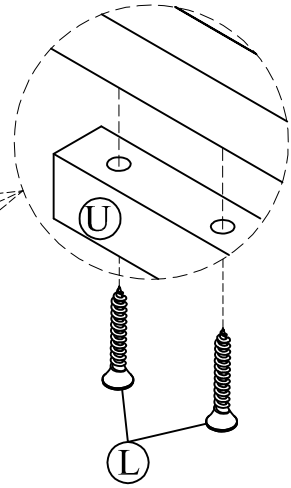

31 x2

Shelf

34 x10

Slats

38 x1

Footboard Guard

Hardware List

No.	OUTLOOK	DESC	QTY
(A)		Dowel Ø8*30mm	12
(B)		Dowel Ø10*40mm	23
(C)		Screws Ø6.5*30mm	4
(D)		Screws Ø6.5*70mm	6
(E)		Bolts 1/4"*25mm	2
(F)		Bolts 1/4"*30mm	7
(G)		Bolts 1/4"*70mm	12
(H)		Bolts 1/4"*100mm	12
(I)		Cross dowel 1/4"*13mm	24
(J)		Screws #6*12mm	40
(K)		Screws #8*12mm	4
(L)		Screws #8*30mm	40
(M)		Screws #8*40mm	16
(N)		Round head screw #8*12mm	8
(O)		Round head screw #8*20mm	37
(P)		Base L big	2
(Q)		Base L small	2
(R)		Allen key 60*22*4mm	1
(S)		Base L	6
(T)		Wheels	4
(U)		Stop Wood	3

STEP 22:

(B)		02
(G)		01
(I)		01
(R)		01
(J)		08
(S)		04

STEP 23:

O		33
---	--	----

STEP 24:

E		02
R		01

STEP 25:

(J)		16
(T)		04

STEP 26:

(L)		14
-----	---	----

STEP 27:

J		16
P		02
Q		02

STEP 28:

(L)		06
(U)		03

FINAL: