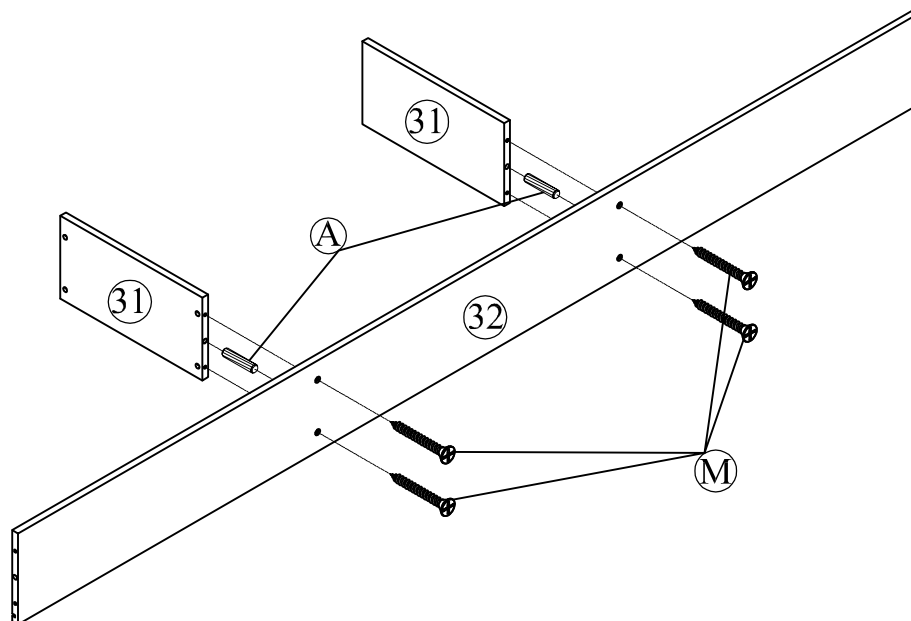

STEP 1:

(A)		02
(M)		04