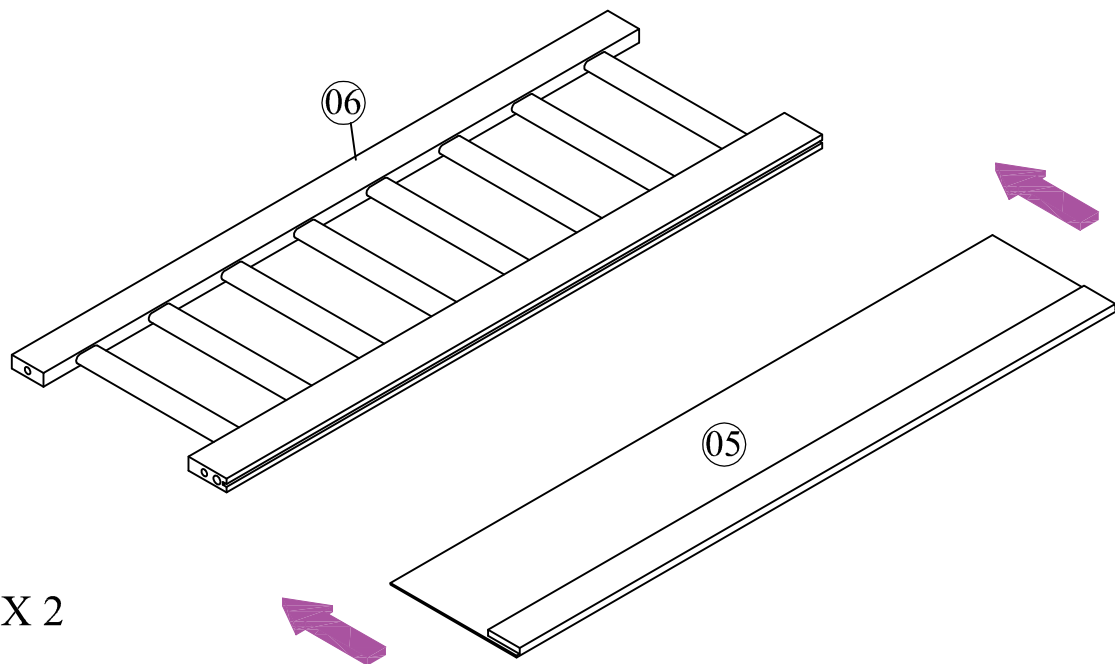

STEP 5:

STEP 6:

(B)		04
(H)		06
(I)		06
(R)		01