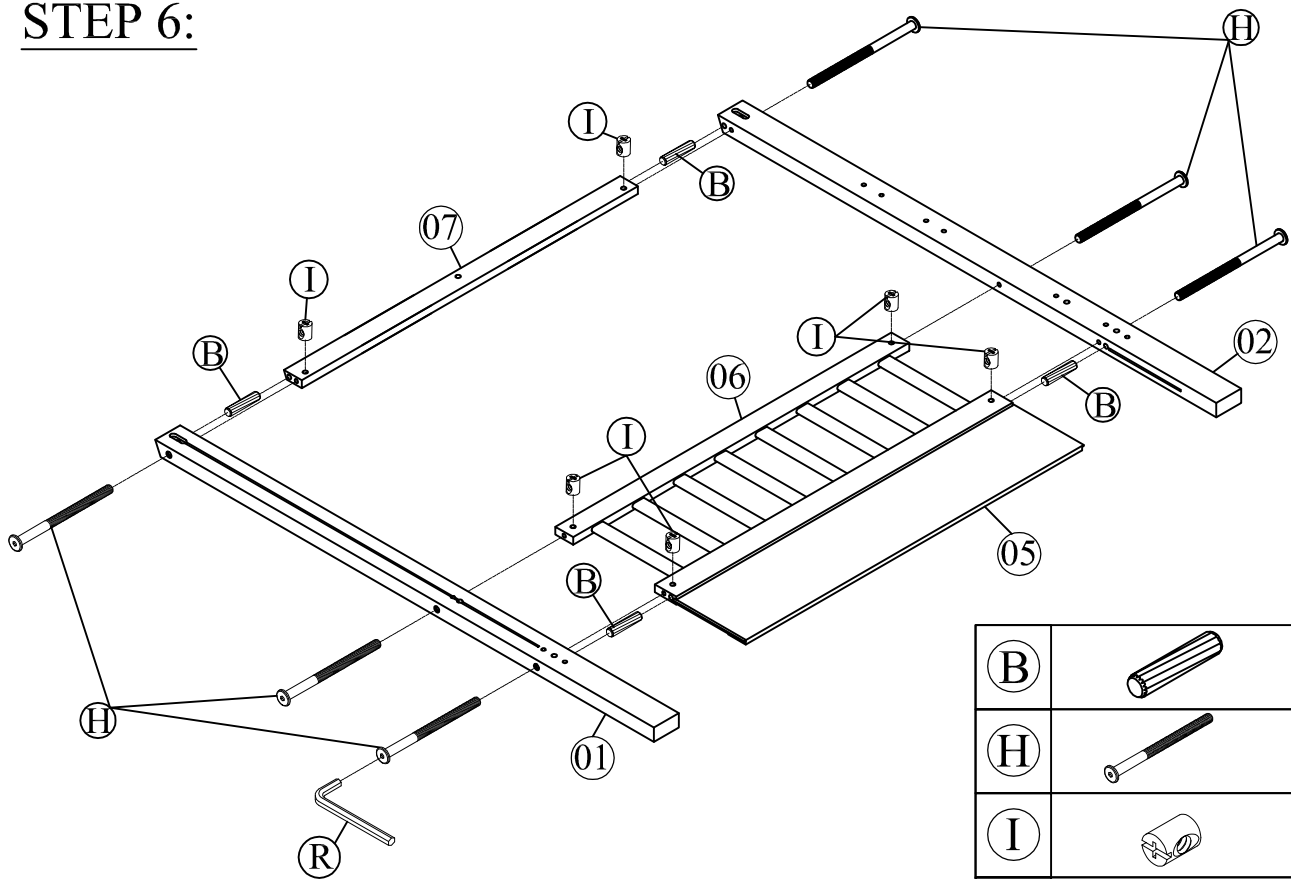

STEP 6:

(B)		04
(H)		06
(I)		06
(R)		01