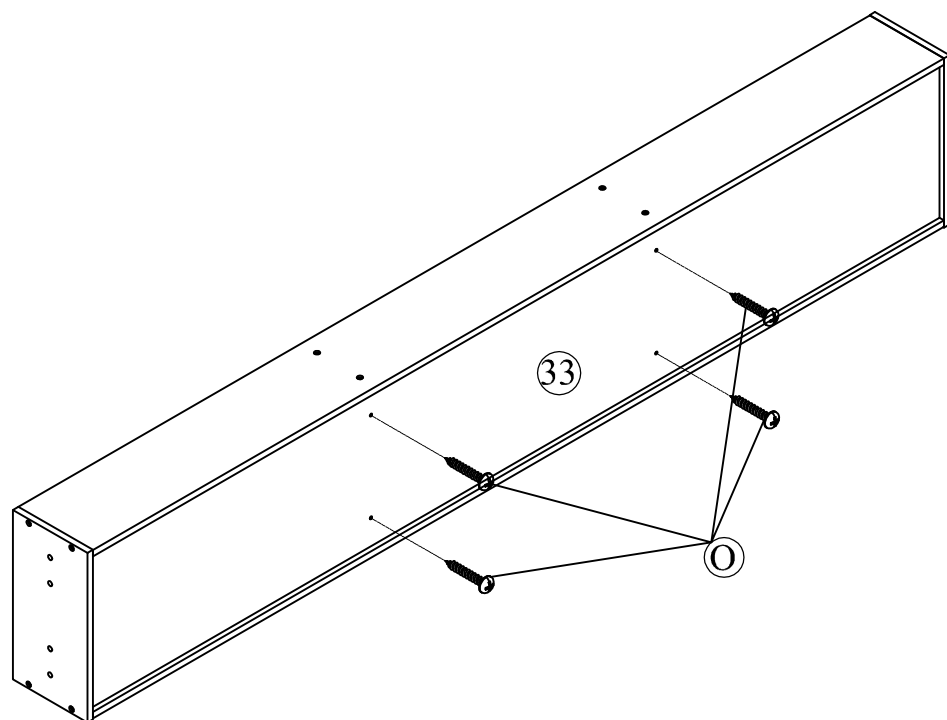

STEP 4:

(O)		04