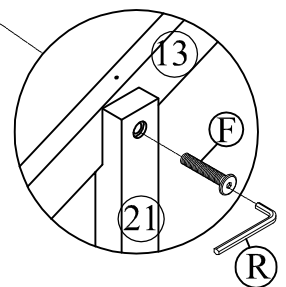

31 x2

Shelf

34 x10

Slats

38 x1

Footboard Guard

Hardware List

No.	OUTLOOK	DESC	QTY
(A)		Dowel Ø8*30mm	12
(B)		Dowel Ø10*40mm	23
(C)		Screws Ø6.5*30mm	4
(D)		Screws Ø6.5*70mm	6
(E)		Bolts 1/4"*25mm	2
(F)		Bolts 1/4"*30mm	7
(G)		Bolts 1/4"*70mm	12
(H)		Bolts 1/4"*100mm	12
(I)		Cross dowel 1/4"*13mm	24
(J)		Screws #6*12mm	40
(K)		Screws #8*12mm	4
(L)		Screws #8*30mm	40
(M)		Screws #8*40mm	16
(N)		Round head screw #8*12mm	8
(O)		Round head screw #8*20mm	37
(P)		Base L big	2
(Q)		Base L small	2
(R)		Allen key 60*22*4mm	1
(S)		Base L	6
(T)		Wheels	4
(U)		Stop Wood	3

STEP 13:

STEP 14:

(D)		02
(R)		01

STEP 15:

(B)		01
(D)		01
(R)		01

STEP 16:

STEP 17:

(B)		01
(D)		01
(R)		01

STEP 18:

(F)		03
(R)		01

STEP 19:

(B)		02
-----	--	----

STEP 20:

(B)		03
(G)		01
(I)		01
(R)		01

STEP 21:

(D)		02
(R)		01