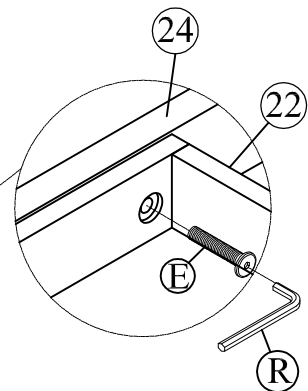

31 x2

Shelf

34 x10

Slats

38 x1

Footboard Guard

Hardware List

No.	OUTLOOK	DESC	QTY
(A)		Dowel Ø8*30mm	12
(B)		Dowel Ø10*40mm	23
(C)		Screws Ø6.5*30mm	4
(D)		Screws Ø6.5*70mm	6
(E)		Bolts 1/4"*25mm	2
(F)		Bolts 1/4"*30mm	7
(G)		Bolts 1/4"*70mm	12
(H)		Bolts 1/4"*100mm	12
(I)		Cross dowel 1/4"*13mm	24
(J)		Screws #6*12mm	40
(K)		Screws #8*12mm	4
(L)		Screws #8*30mm	40
(M)		Screws #8*40mm	16
(N)		Round head screw #8*12mm	8
(O)		Round head screw #8*20mm	37
(P)		Base L big	2
(Q)		Base L small	2
(R)		Allen key 60*22*4mm	1
(S)		Base L	6
(T)		Wheels	4
(U)		Stop Wood	3

STEP 22:

(B)		02
(G)		01
(I)		01
(R)		01
(J)		08
(S)		04

STEP 23:

O		33
---	--	----

STEP 24:

E		02
R		01

STEP 25:

(J)		16
(T)		04