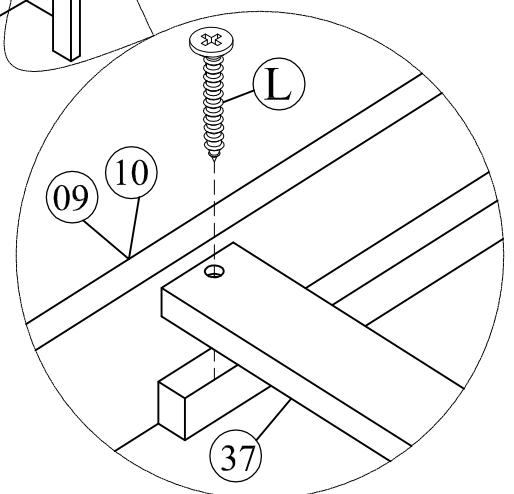

31 x2

Shelf

34 x10

Slats

38 x1

Footboard Guard

Hardware List

No.	OUTLOOK	DESC	QTY
(A)		Dowel Ø8*30mm	12
(B)		Dowel Ø10*40mm	23
(C)		Screws Ø6.5*30mm	4
(D)		Screws Ø6.5*70mm	6
(E)		Bolts 1/4"*25mm	2
(F)		Bolts 1/4"*30mm	7
(G)		Bolts 1/4"*70mm	12
(H)		Bolts 1/4"*100mm	12
(I)		Cross dowel 1/4"*13mm	24
(J)		Screws #6*12mm	40
(K)		Screws #8*12mm	4
(L)		Screws #8*30mm	40
(M)		Screws #8*40mm	16
(N)		Round head screw #8*12mm	8
(O)		Round head screw #8*20mm	37
(P)		Base L big	2
(Q)		Base L small	2
(R)		Allen key 60*22*4mm	1
(S)		Base L	6
(T)		Wheels	4
(U)		Stop Wood	3

(O)		04
-----	---	----

STEP 5:

STEP 6:

(B)		04
(H)		06
(I)		06
(R)		01

STEP 7:

(B)		04
(H)		06
(I)		06
(R)		01

STEP 8:

(A)		04
(B)		06
(G)		10
(I)		10
(R)		01

STEP 9:

(F)		04
(R)		01

STEP 10:

(C)		04
(R)		01

STEP 11:

(K)		04
(S)		02

STEP 12:

(L)		20
-----	---	----

STEP 13:

STEP 14:

(D)		02
(R)		01

STEP 15:

(B)		01
(D)		01
(R)		01

STEP 16:

STEP 17:

(B)		01
(D)		01
(R)		01