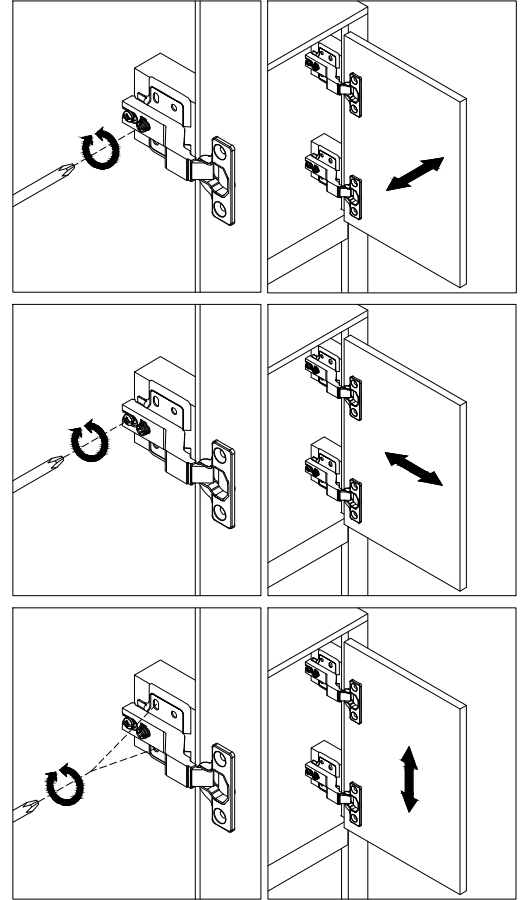

STEP 25

STEP 26

- ⑥  2pcs    ⑦  4pcs  
Ø4x12mm

# STEP 27

- 7  8pcs  $\text{\O}4 \times 12 \text{mm}$
- 5  1pc
- 13  2pcs  $5/32" \times 15 \text{mm}$

Three-way adjustable hinge for perfectly aligned doors

1. TO ADJUST DOOR FORWARD OR BACKWARD.
2. TO ADJUST DOOR TO RIGHT OR TO LEFT.
3. TO ADJUST DOOR UP OR DOWN.