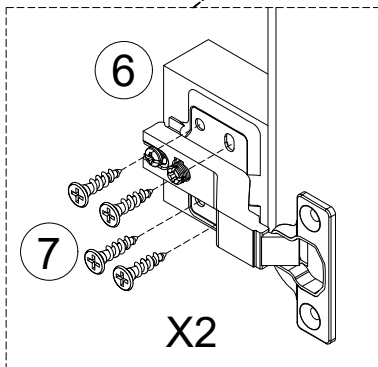

STEP 25

STEP 26

- ⑥  2pcs    ⑦  4pcs  
Ø4x12mm

# STEP 27

- 7  8pcs  $\text{\O}4 \times 12 \text{mm}$
- 5  1pc
- 13  2pcs  $5/32" \times 15 \text{mm}$

Three-way adjustable hinge for perfectly aligned doors

1. TO ADJUST DOOR FORWARD OR BACKWARD.
2. TO ADJUST DOOR TO RIGHT OR TO LEFT.
3. TO ADJUST DOOR UP OR DOWN.