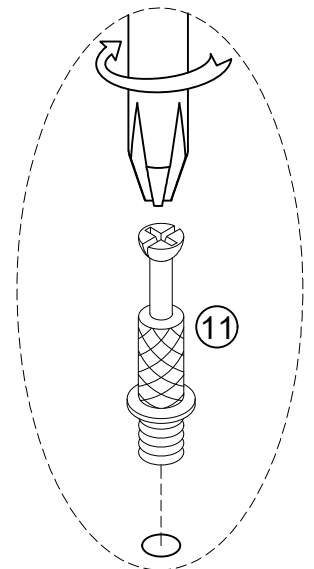

# HARDWARE:

①	②	③	④	⑤	⑥
					
1/4"x25mm	Ø4x25mm	Ø4x35mm	Ø8x30mm		
<b>24+2 PCS</b>	<b>12+1 PCS</b>	<b>7 PCS</b>	<b>34+2 PCS</b>	<b>6 PCS</b>	<b>2 PCS</b>
⑦	⑧	⑨	⑩	⑪	⑫
					
Ø4x12mm		12"x45mm	Ø3x10mm	Ø6x33mm	Ø15x9mm
<b>12+1 PCS</b>	<b>4 PCS</b>	<b>3 SET</b>	<b>36+2 PCS</b>	<b>16+1 PCS</b>	<b>16+1 PCS</b>
⑬	⑭				
					
5/32"x15mm	1/4"x25mm				
<b>12 PCS</b>	<b>6 PCS</b>				

STEP 1

④  8pcs  
Ø8x30mm

STEP 2

④  4pcs  
Ø8x30mm

STEP 3

④  2pcs  
Ø8x30mm

STEP 4

④  2pcs  
Ø8x30mm

STEP 5

- ④  4pcs  
Ø8x30mm

STEP 6

- ⑪  4pcs  
Ø6x33mm

## STEP 30

To install the Top (1) to the vanity (2).  
Apply silicone caulk to the top edge of the wood cabinet. With the help of another adult, gently lower the Sink top with assembled sink onto the cabinet. Make sure the Sink top is flush with the back side of the wood cabinet and the wood cabinet left and right side walls.