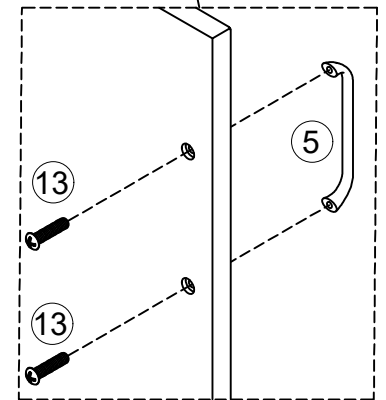

STEP 25

STEP 26

- ⑥  2pcs    ⑦  4pcs  
Ø4x12mm

# STEP 27

- 7  8pcs  $\text{\O}4 \times 12 \text{mm}$
- 5  1pc
- 13  2pcs  $5/32" \times 15 \text{mm}$

Three-way adjustable hinge for perfectly aligned doors

1. TO ADJUST DOOR FORWARD OR BACKWARD.
2. TO ADJUST DOOR TO RIGHT OR TO LEFT.
3. TO ADJUST DOOR UP OR DOWN.