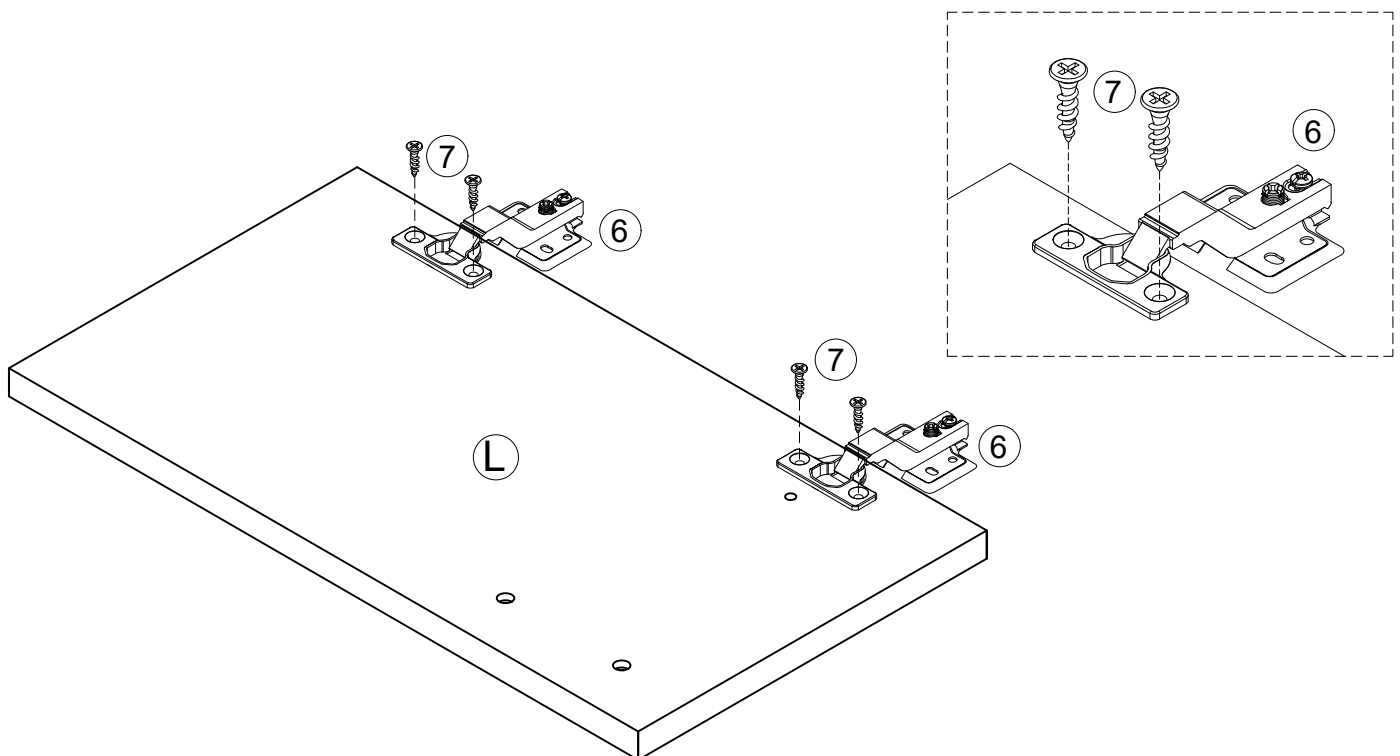

STEP 20

- ⑪  12pcs  
Ø6x33mm

STEP 21

- 9b  6pcs  
12"x45mm
- 10  18pcs  
Ø3x10mm

STEP 22

- 2  12pcs  
Ø4x25mm

STEP 23

STEP 24

- |   |  |       |   |  |      |   |  |      |
|---|--|-------|---|--|------|---|--|------|
| ⑫ |  | 12pcs | ⑤ |  | 3pcs | ⑬ |  | 6pcs |
|   | Ø15x9mm  |       |   |  |      |   | 5/32"x15mm   |      |

STEP 25

STEP 26

- ⑥  2pcs    ⑦  4pcs  
Ø4x12mm

# STEP 27

- 7  8pcs  $\text{\O}4 \times 12 \text{mm}$
- 5  1pc
- 13  2pcs  $5/32" \times 15 \text{mm}$

Three-way adjustable hinge for perfectly aligned doors

1. TO ADJUST DOOR FORWARD OR BACKWARD.
2. TO ADJUST DOOR TO RIGHT OR TO LEFT.
3. TO ADJUST DOOR UP OR DOWN.