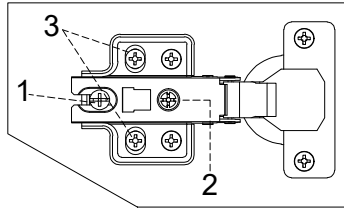

STEP 25

STEP 26

- ⑥  2pcs    ⑦  4pcs  
Ø4x12mm

# STEP 27

- 7  8pcs  $\text{\O}4 \times 12 \text{mm}$
- 5  1pc
- 13  2pcs  $5/32" \times 15 \text{mm}$

Three-way adjustable hinge for perfectly aligned doors

1. TO ADJUST DOOR FORWARD OR BACKWARD.
2. TO ADJUST DOOR TO RIGHT OR TO LEFT.
3. TO ADJUST DOOR UP OR DOWN.