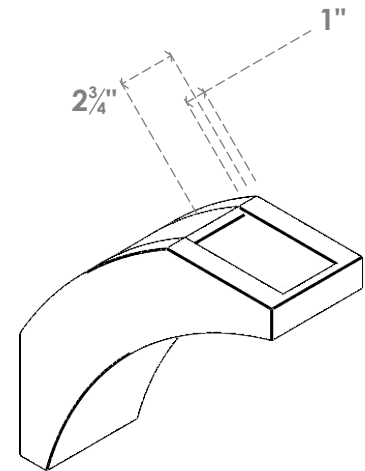

ITEM NUMBER: BRCURO050X14000X14000THRRCPR

5"W X 14"D X 14"H THORTON ROUGH CEDAR WOODGRAIN OPEN
TIMBERTHANE BRACE, PRIMED TAN

SIDE PROFILE

FRONT PROFILE

ISOMETRIC

EKENA MILLWORK
2300 WEST MAIN ST.
CLARKSVILLE, TX 75426
TOLL FREE: 866-607-0453
WWW.EKENAMILLWORK.COM

NOTES

1. INSTALLATION TO BE COMPLETED IN ACCORDANCE WITH MANUFACTURER'S SPECIFICATIONS.
2. DRAWING MAY NOT BE TO SCALE
3. THIS DRAWING IS INTENDED FOR DESIGN AND PLANNING PURPOSES ONLY.
4. ALL INFORMATION CONTAINED HEREIN WAS CURRENT AT THE TIME OF DEVELOPMENT BUT MUST BE REVIEWED AND APPROVED BY THE PRODUCT MANUFACTURER TO BE CONSIDERED ACCURATE.
5. TIMBERTHANE ARCHITECTURAL PRODUCTS ARE MADE FROM HIGH DENSITY URETHANE AND COME FACTORY PRIMED