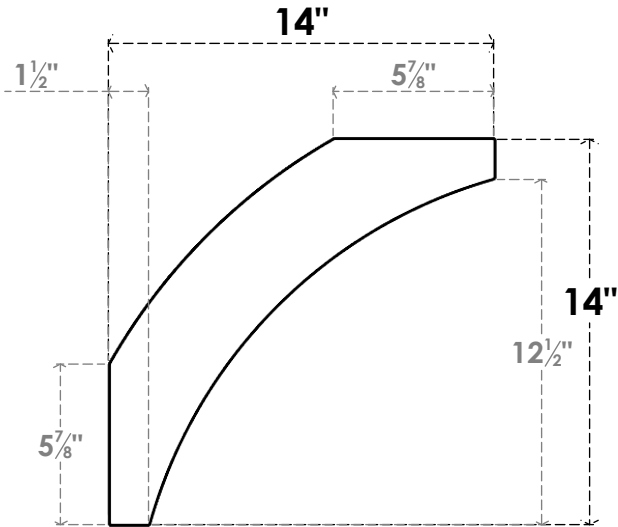

ITEM NUMBER: BRCURO050X14000X14000THRRCPR

5"W X 14"D X 14"H THORTON ROUGH CEDAR WOODGRAIN OPEN
TIMBERTHANE BRACE, PRIMED TAN

SIDE PROFILE

FRONT PROFILE

ISOMETRIC

EKENA MILLWORK
2300 WEST MAIN ST.
CLARKSVILLE, TX 75426
TOLL FREE: 866-607-0453
WWW.EKENAMILLWORK.COM

NOTES

1. INSTALLATION TO BE COMPLETED IN ACCORDANCE WITH MANUFACTURER'S SPECIFICATIONS.
2. DRAWING MAY NOT BE TO SCALE
3. THIS DRAWING IS INTENDED FOR DESIGN AND PLANNING PURPOSES ONLY.
4. ALL INFORMATION CONTAINED HEREIN WAS CURRENT AT THE TIME OF DEVELOPMENT BUT MUST BE REVIEWED AND APPROVED BY THE PRODUCT MANUFACTURER TO BE CONSIDERED ACCURATE.
5. TIMBERTHANE ARCHITECTURAL PRODUCTS ARE MADE FROM HIGH DENSITY URETHANE AND COME FACTORY PRIMED