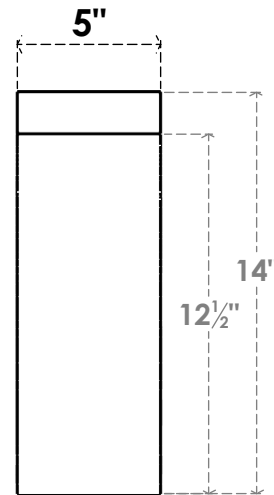

ITEM NUMBER: BRCURO050X14000X14000THRRCPR

5"W X 14"D X 14"H THORTON ROUGH CEDAR WOODGRAIN OPEN
TIMBERTHANE BRACE, PRIMED TAN

SIDE PROFILE

FRONT PROFILE

ISOMETRIC

EKENA MILLWORK
2300 WEST MAIN ST.
CLARKSVILLE, TX 75426
TOLL FREE: 866-607-0453
WWW.EKENAMILLWORK.COM

NOTES

1. INSTALLATION TO BE COMPLETED IN ACCORDANCE WITH MANUFACTURER'S SPECIFICATIONS.
2. DRAWING MAY NOT BE TO SCALE
3. THIS DRAWING IS INTENDED FOR DESIGN AND PLANNING PURPOSES ONLY.
4. ALL INFORMATION CONTAINED HEREIN WAS CURRENT AT THE TIME OF DEVELOPMENT BUT MUST BE REVIEWED AND APPROVED BY THE PRODUCT MANUFACTURER TO BE CONSIDERED ACCURATE.
5. TIMBERTHANE ARCHITECTURAL PRODUCTS ARE MADE FROM HIGH DENSITY URETHANE AND COME FACTORY PRIMED