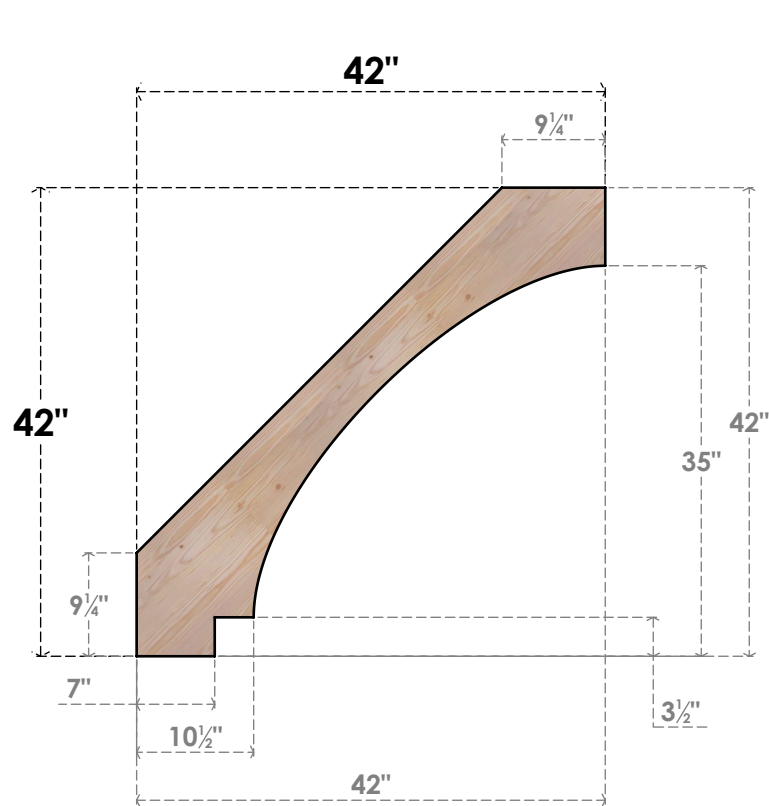

BRC04X42X42IMP00SDF

3 1/2"W X 42"D X 42"H IMPERIAL SMOOTH BRACE, DOUGLAS FIR

SIDE

FRONT

EKENA MILLWORK
2300 WEST MAIN ST.
CLARKSVILLE, TX 75426
TOLL FREE: 866-607-0453
WWW.EKENAMILLWORK.COM

NOTES

1. INSTALLATION TO BE COMPLETED IN ACCORDANCE WITH MANUFACTURER'S SPECIFICATIONS.
2. DRAWING MAY NOT BE TO SCALE
3. THIS DRAWING IS INTENDED FOR DESIGN AND PLANNING PURPOSES ONLY.
4. ALL INFORMATION CONTAINED HEREIN WAS CURRENT AT THE TIME OF DEVELOPMENT BUT MUST BE REVIEWED AND APPROVED BY THE PRODUCT MANUFACTURER TO BE CONSIDERED ACCURATE.
5. PRODUCTS ARE NOT KILN DRIED. THIS ITEM IS UNIQUE AND WILL CONTAIN THE NATURAL VARIATIONS THAT THE WOOD SPECIES OFFERS. THIS MAY RESULT IN VARIATIONS UP TO 1/4"