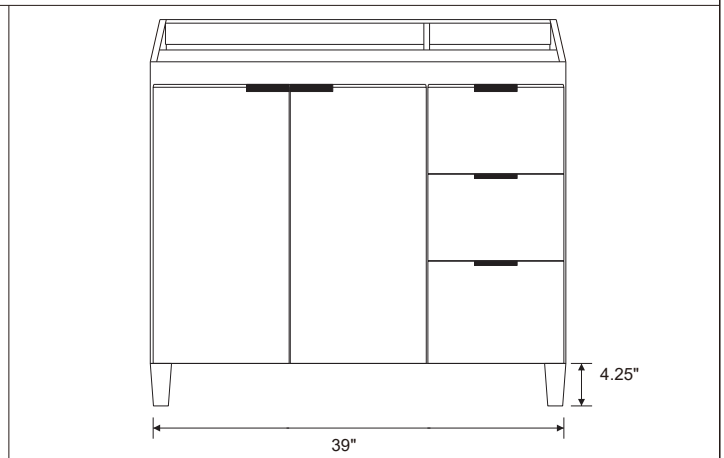

BELLATERRA HOME

Model: G3918

Cabinet only; Countertop & Backsplash sold separately

Top view

Front view

Back view

Side view

NOTE: SINK STYLE, SHAPE, FAUCET HOLES, CUTOUT ON TOP, VANITY MAY VARY FROM THE PICTURE ABOVE. INSTRUCTIONAL PURPOSE ONLY.