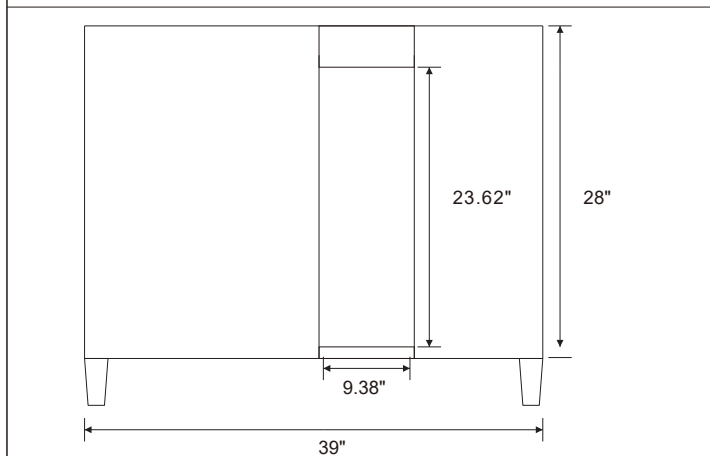

BELLATERRA HOME

Model: G3918

Cabinet only; Countertop & Backsplash sold separately

Top view

Front view

Back view

Side view

NOTE: SINK STYLE, SHAPE, FAUCET HOLES, CUTOUT ON TOP, VANITY MAY VARY FROM THE PICTURE ABOVE. INSTRUCTIONAL PURPOSE ONLY.