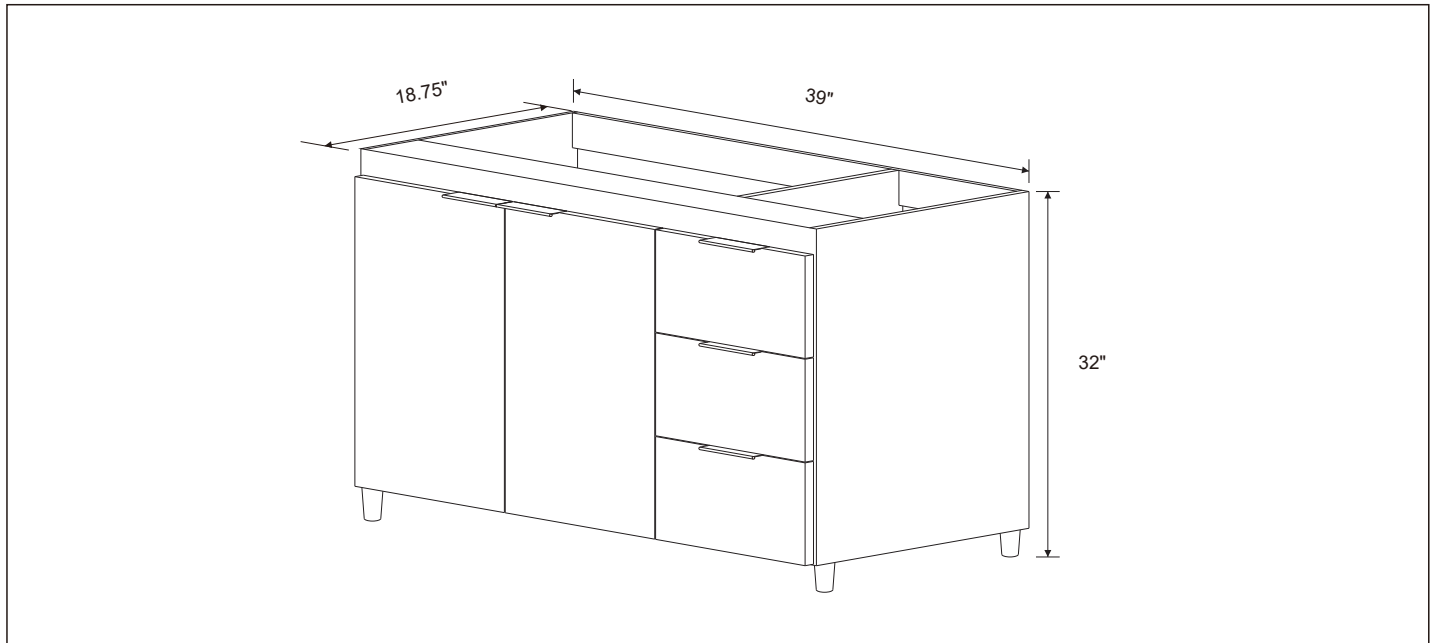

BELLATERRA HOME

Model: G3918

Cabinet only; Countertop & Backsplash sold separately

Top view

Front view

Back view

Side view

NOTE: SINK STYLE, SHAPE, FAUCET HOLES, CUTOUT ON TOP, VANITY MAY VARY FROM THE PICTURE ABOVE. INSTRUCTIONAL PURPOSE ONLY.