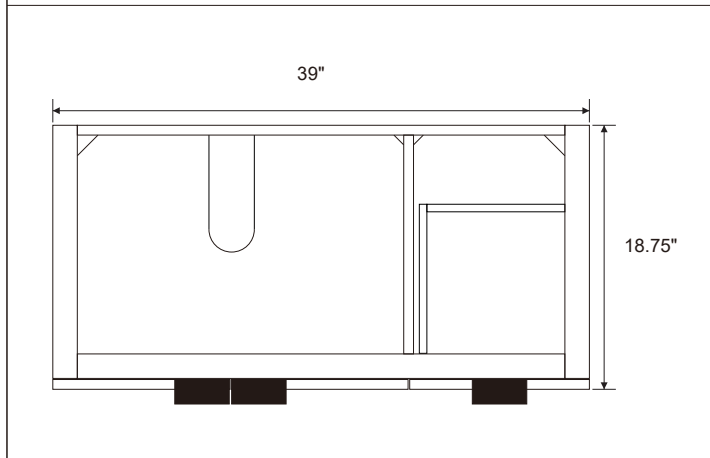

BELLATERRA HOME

Model: G3918

Cabinet only; Countertop & Backsplash sold separately

Top view

Front view

Back view

Side view

NOTE: SINK STYLE, SHAPE, FAUCET HOLES, CUTOUT ON TOP, VANITY MAY VARY FROM THE PICTURE ABOVE. INSTRUCTIONAL PURPOSE ONLY.