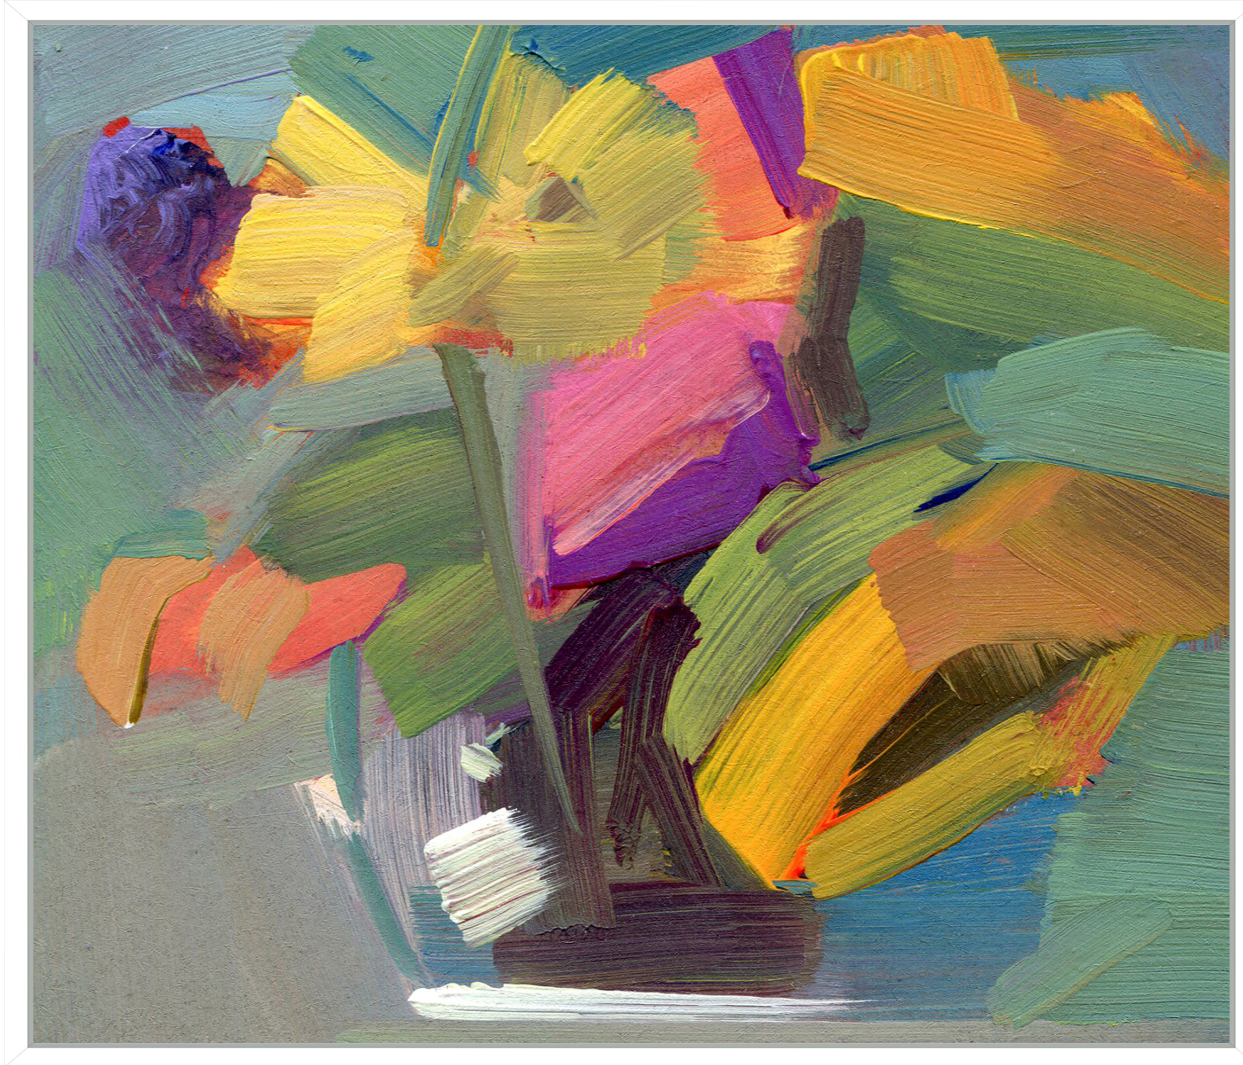

WENDOVER ART GROUP

ITEM NUMBER : **WLA2280**

TITLE : **Late Summer Blooms 2**

OUTWARD DIMENSION (W X H) : **31.5" x 31.5"**

FRAME (WIDTH X DEPTH) : **M1117 | 0.63" x 2.13"**

FRAME FINISH : **Floater Frame**

Matte White

DESCRIPTION :

Giclee on Canvas, Gallery Wrapped, Artist Enhanced