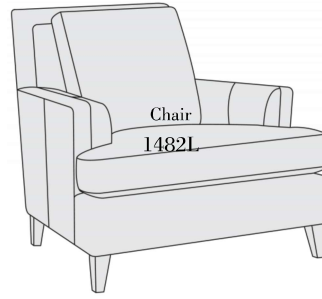

Click image to enlarge

Item

B1481

Overall Dimensions

W: 29 D: 23 H: 16 in.

W: 73.66 D: 58.42 H: 40.64 cm.

COM Yardage

3.2

B1481A

Fabric: 1011-002

Express Frame - This item is in stock only as shown and is available for expedited shipping

Specifications subject to change without notice. Due to differences in screen resolutions, the fabrics and finishes displayed may vary from the actual fabric and finish colors.

COMPANION PIECES

Chair
B1482

Loveseat
B1485

Chair
1482L

Ottoman
1481L

Loveseat
1485L

[SELECT LANGUAGE](#)

[SIGN UP FOR OUR EMAILS](#)