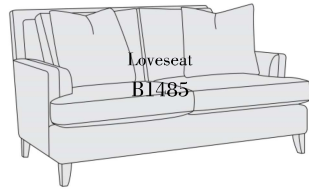

Click image to enlarge

Item

B1481

Overall Dimensions

W: 29 D: 23 H: 16 in.

W: 73.66 D: 58.42 H: 40.64 cm.

COM Yardage

3.2

Wood Finish Shown

Mocha (751)

Construction

Webbing

Options

Available in other wood finishes.

Featured Ways

These are additional fabric combinations of this frame and are available only as featured:

B1481A

Fabric: 1011-002

Express Frame - This item is in stock only as shown and is available for expedited shipping

Specifications subject to change without notice. Due to differences in screen resolutions, the fabrics and finishes displayed may vary from the actual fabric and finish colors.

COMPANION PIECES

Chair
B1482

Loveseat
B1485

Chair
1482L

Ottoman
1481L

Loveseat
1485L

[SELECT LANGUAGE](#)

[SIGN UP FOR OUR EMAILS](#)