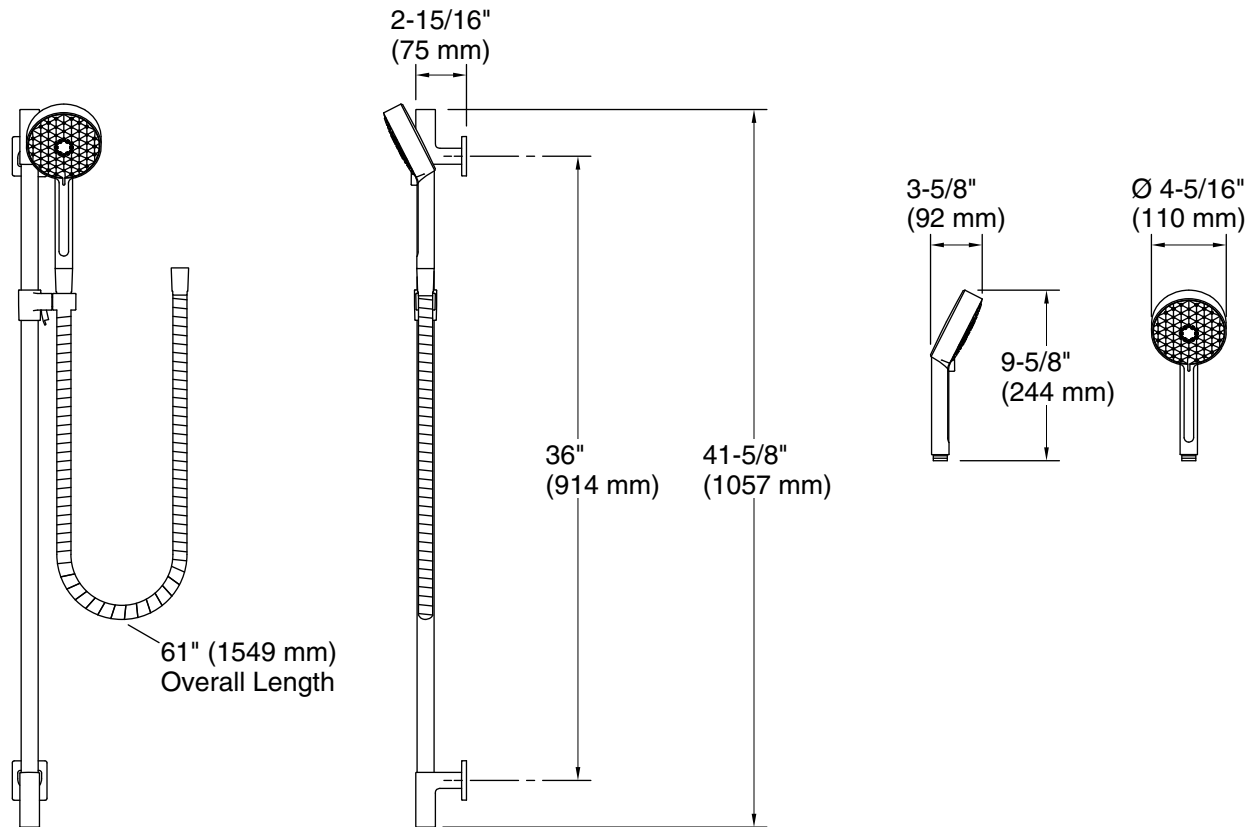

K-98350 wall-mount supply elbow

K-98351 wall-mount supply elbow with check valve

Included Components

Additional Components:

60-inch MasterShower® metal hose

ADA

OBC

Codes/Standards

2BZ Oil-Rubbed Bronze

Technical Information

All product dimensions are nominal.

Handshower:

Rated maximum flow: 1.75 gal/min (6.6 l/min)

Notes

Install this product according to the installation instructions.