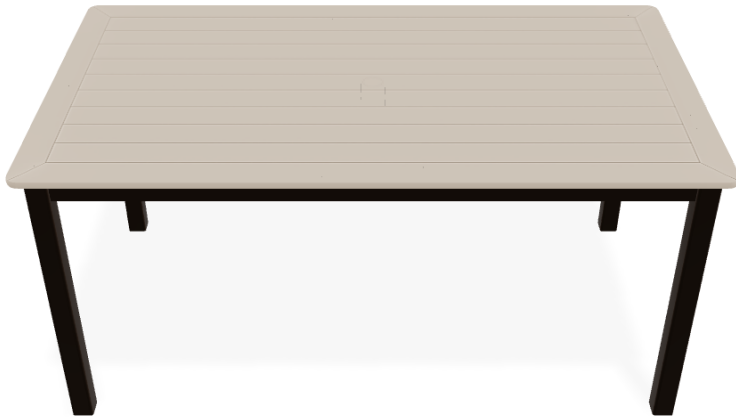

## MARINE GRADE POLYMER TOP TABLE 36 X 64 RECTANGULAR DINING HEIGHT PARSON TABLE W/ HOLE

Desert MGP w/ Slatted

Kona PC

### Table Top

<b>Item Number</b>	TM3KP6S
<b>Frame Type</b>	Marine Grade Polymer
<b>Retail Warranty</b>	3 years
<b>Contract Warranty</b>	3 years
<b>Packaged Weight</b>	64.49 lbs
<b>Product Weight</b>	56 lbs
<b>Carton Cube</b>	5.6 ft3
<b>UPS-able</b>	No
<b>Assembly Required</b>	Yes
<b>Pack Count</b>	1

### Table Base

<b>Item Number</b>	5M0KLEG
<b>Frame Type</b>	Tubular Aluminum
<b>Retail Warranty</b>	15 years
<b>Contract Warranty</b>	3 years
<b>Overall Height</b>	29 in
<b>Packaged Weight</b>	9.34 lbs
<b>Product Weight</b>	8 lbs
<b>Carton Cube</b>	.9 ft3
<b>UPS-able</b>	Yes
<b>Assembly Required</b>	Yes
<b>Pack Count</b>	1