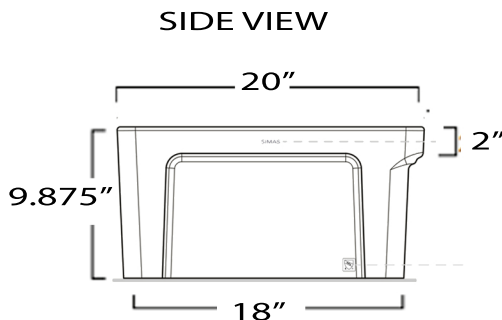

Premium Fireclay Reversible Workstation Double Bowl Farmhouse Sink 60/40 Ratio with Low Divide

Overall Dimensions	Interior Bowl	Apron Height	Bowl Depth	Drain Dimensions
33" x 20" x 9.875"	17.25" x 15.75" large 10.25" x 15.75" small	9.875"	9" at center 5" divider	3.5" Opening

Please Be Advised

- (Nominal Dimensions*) Actual Dimensions may vary by 1/4"
- Template Not included
- Custom/Apron Cabinet Required- internal cradle to support sink
- Very Heavy 2 Person lift Recommended