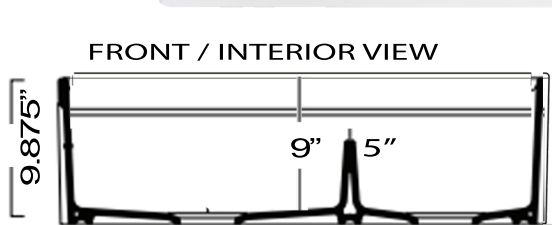

Premium Fireclay Reversible Workstation Double Bowl Farmhouse Sink 60/40 Ratio with Low Divide

Overall Dimensions	Interior Bowl	Apron Height	Bowl Depth	Drain Dimensions
33" x 20" x 9.875"	17.25" x 15.75" large 10.25" x 15.75" small	9.875"	9" at center 5" divider	3.5" Opening

Please Be Advised

- (Nominal Dimensions*) Actual Dimensions may vary by 1/4"
- Template Not included
- Custom/Apron Cabinet Required- internal cradle to support sink
- Very Heavy 2 Person lift Recommended