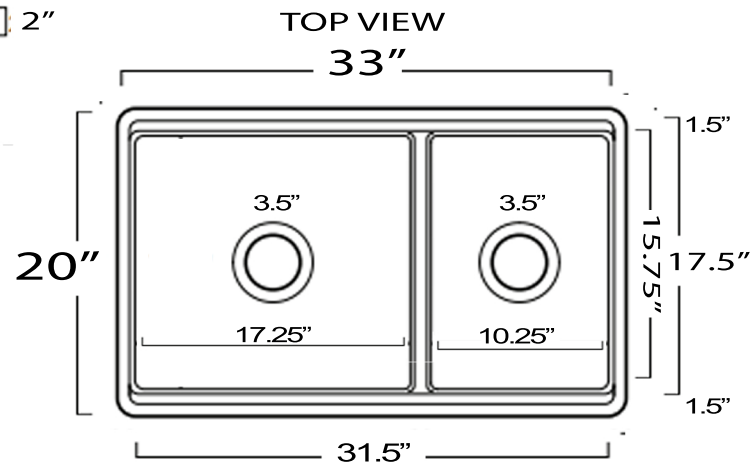

Premium Fireclay Reversible Workstation Double Bowl Farmhouse Sink 60/40 Ratio with Low Divide

Overall Dimensions	Interior Bowl	Apron Height	Bowl Depth	Drain Dimensions
33" x 20" x 9.875"	17.25" x 15.75" large 10.25" x 15.75" small	9.875"	9" at center 5" divider	3.5" Opening

Please Be Advised

- (Nominal Dimensions*) Actual Dimensions may vary by 1/4"
- Template Not included
- Custom/Apron Cabinet Required- internal cradle to support sink
- Very Heavy 2 Person lift Recommended