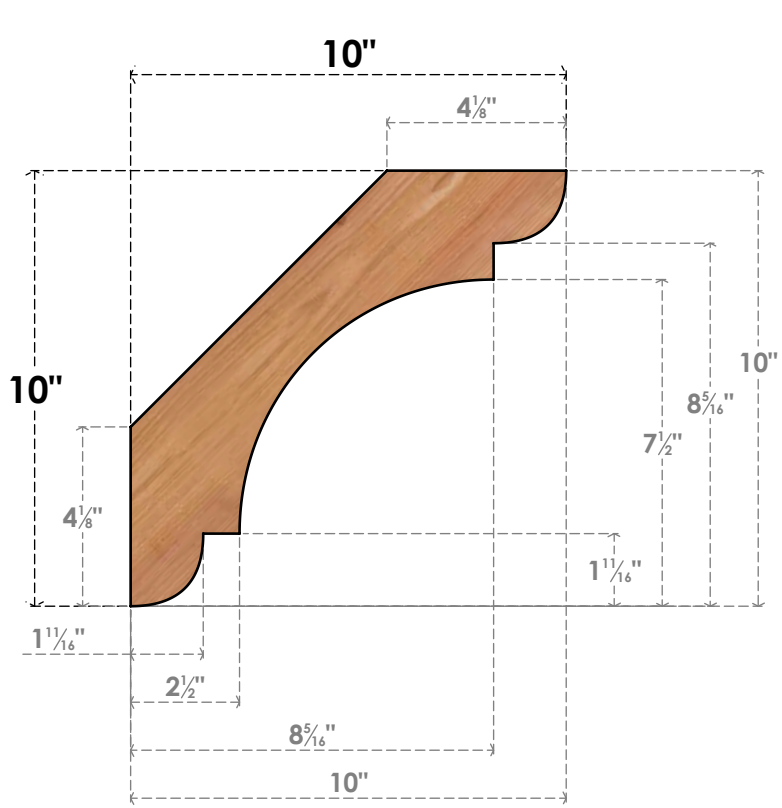

BRC06X10X10OLY00SWR

5 1/2"W X 10"D X 10"H OLYMPIC SMOOTH BRACE, WESTERN RED CEDAR

SIDE

FRONT

EKENA MILLWORK
 2300 WEST MAIN ST.
 CLARKSVILLE, TX 75426
 TOLL FREE: 866-607-0453
 WWW.EKENAMILLWORK.COM

NOTES

1. INSTALLATION TO BE COMPLETED IN ACCORDANCE WITH MANUFACTURER'S SPECIFICATIONS.
2. DRAWING MAY NOT BE TO SCALE
3. THIS DRAWING IS INTENDED FOR DESIGN AND PLANNING PURPOSES ONLY.
4. ALL INFORMATION CONTAINED HEREIN WAS CURRENT AT THE TIME OF DEVELOPMENT BUT MUST BE REVIEWED AND APPROVED BY THE PRODUCT MANUFACTURER TO BE CONSIDERED ACCURATE.
5. PRODUCTS ARE NOT KILN DRIED. THIS ITEM IS UNIQUE AND WILL CONTAIN THE NATURAL VARIATIONS THAT THE WOOD SPECIES OFFERS. THIS MAY RESULT IN VARIATIONS UP TO 1/4"