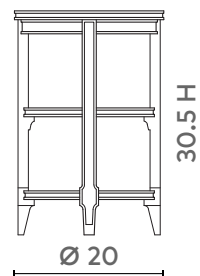

PIERRE SIDE TABLE, BLACK

PER-100-91

- 20dia x 30.5h
- Black Cerused Oak with Bleached Cane
- Beveled Edges
- Tempered Glass Top
- 2 Fixed shelves

BLACK

NATURAL