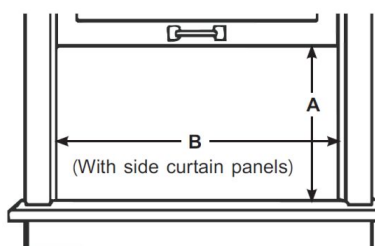

Window Opening

A: 13 3/5" (34.5cm) min

B: 24 1/2" (62.2cm) - 39" (99.1cm)

All product, product specifications, and data are subject to change without notice to improve reliability, function, design or otherwise. ©2021 Hisense USA, All rights reserved

Hisense USA Corporation
7310 McGinnis Ferry Road, Suwanee, GA, 30024
1-888-935-8880
www.hisense-usa.com