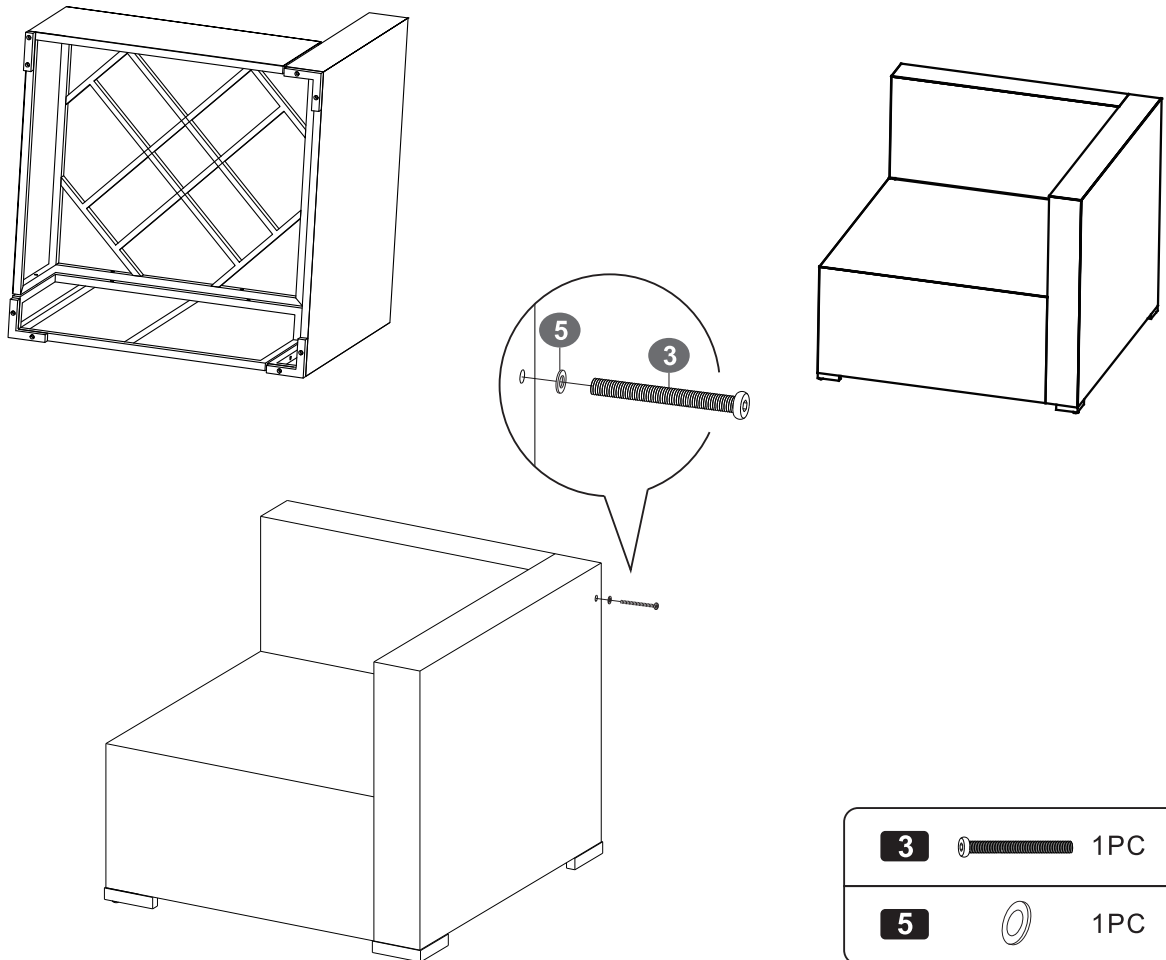

MODEL: OUTDOOR RATTAN SOFA SET

Box1	Specs
<p>Inner contents</p>	<p>1 x Right corner sofa plate, Code B1 1 x Right corner sofa handrail, Code B2 1 x Right corner sofa back panel, Code B3 1 x Left corner sofa plate, Code C1 1 x Left corner sofa handrail, Code C2 1 x Left corner sofa back panel, Code C3 2 x Back cushion, Code F 2 x Corner sofa back cushion, Code G 2 x Seat cushion, Code H 2 x Middle sofa side panel, Code A2 4 x L shape metal feet, Code 6 4 x Plastic clip, Code 9 1 x Screw kits with hardware, Code 1, 3, 4, 5, 10,</p>
<p>Labels Instruction sheets</p>	<p>Sewing labels on cushion 1*Assemble sheets</p>

1

1		2 PCS
4		4 PCS
5		2 PCS

2

1		3 PCS
5		3 PCS

3

1		4 PCS
4		4 PCS
5		4 PCS

4

3		1 PC
5		1 PC