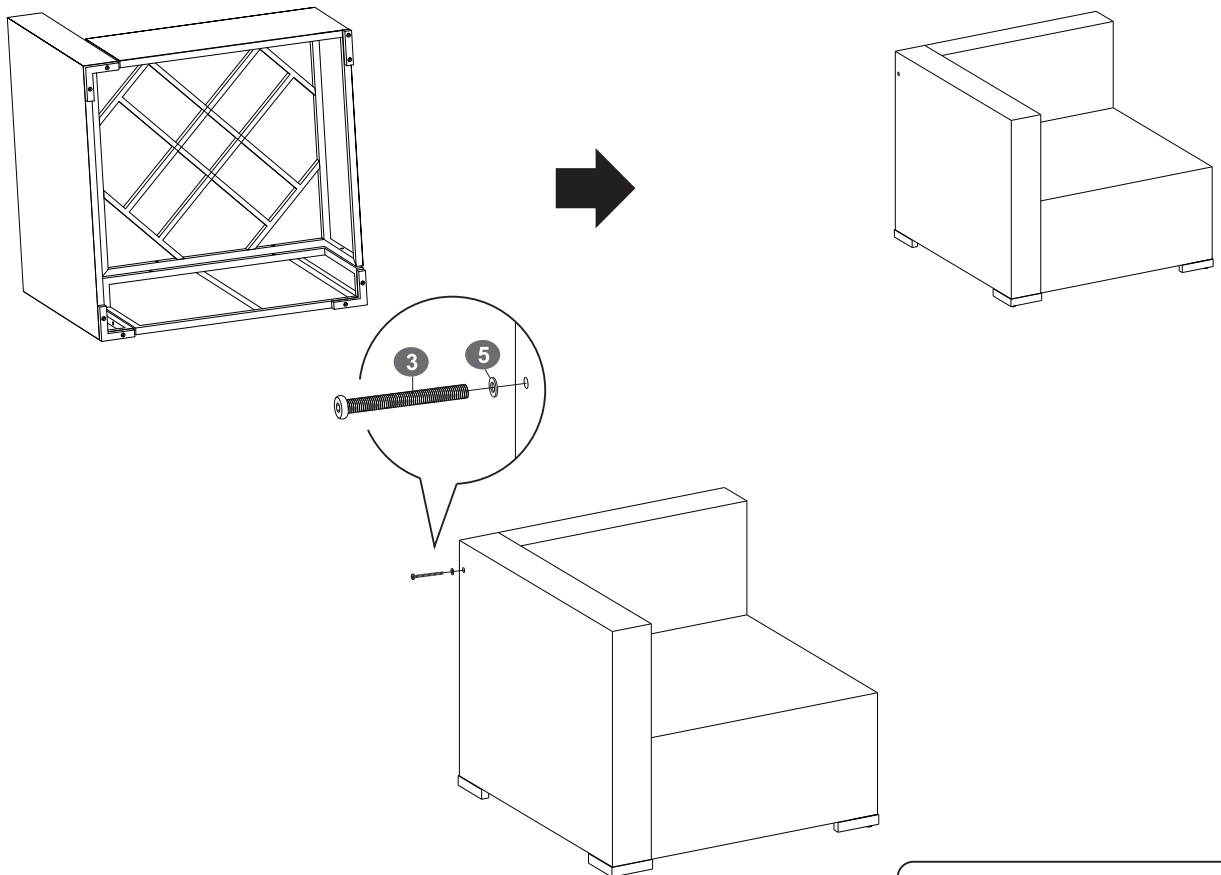

1		4 PCS
4		4 PCS
5		4 PCS

8