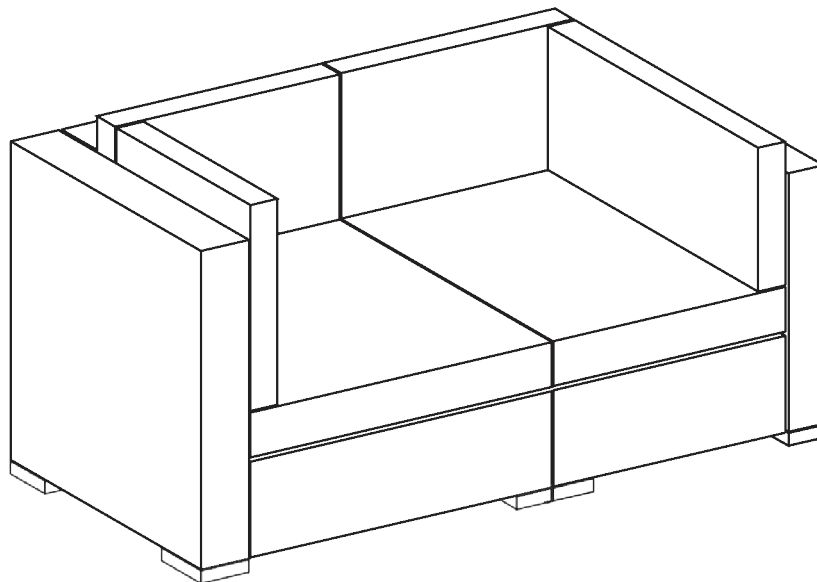

MODEL: OUTDOOR RATTAN SOFA SET

Box1	Specs
<p>Inner contents</p>	<p>1 x Right corner sofa plate, Code B1 1 x Right corner sofa handrail, Code B2 1 x Right corner sofa back panel, Code B3 1 x Left corner sofa plate, Code C1 1 x Left corner sofa handrail, Code C2 1 x Left corner sofa back panel, Code C3 2 x Back cushion, Code F 2 x Corner sofa back cushion, Code G 2 x Seat cushion, Code H 2 x Middle sofa side panel, Code A2 4 x L shape metal feet, Code 6 4 x Plastic clip, Code 9 1 x Screw kits with hardware, Code 1, 3, 4, 5, 10,</p>
<p>Labels Instruction sheets</p>	<p>Sewing labels on cushion 1*Assemble sheets</p>