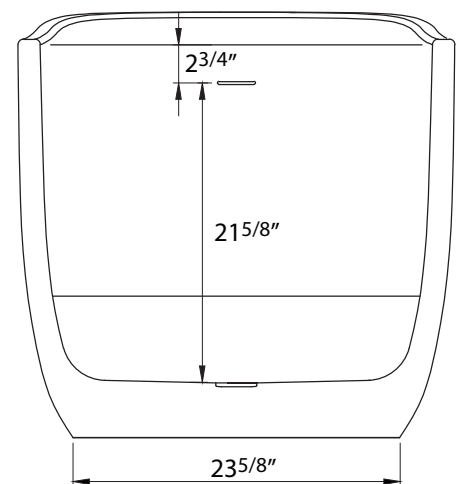

DIMENSION DETAILS

Freestanding Bathtub

MODEL NBT-47-378R

(Top View)

(Front View)

(Side View)