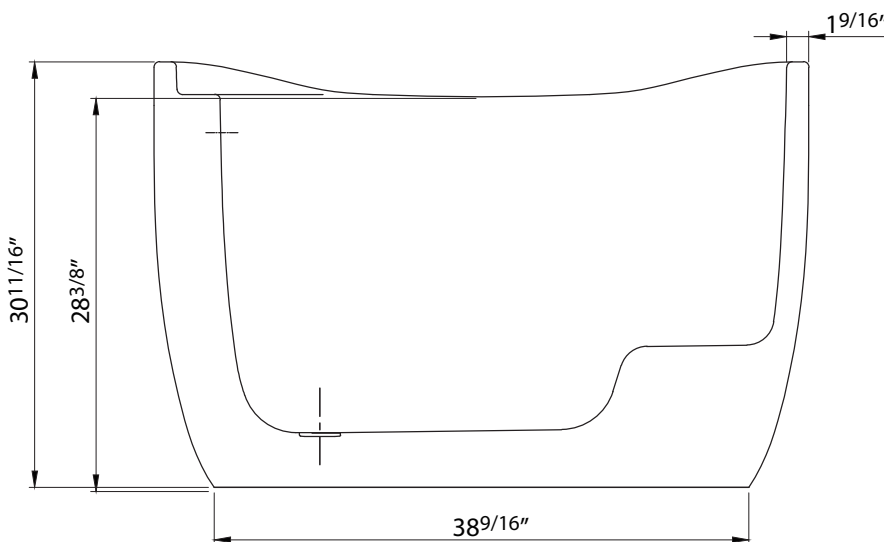

DIMENSION DETAILS

Freestanding Bathtub

MODEL NBT-47-378R

(Top View)

(Front View)

(Side View)