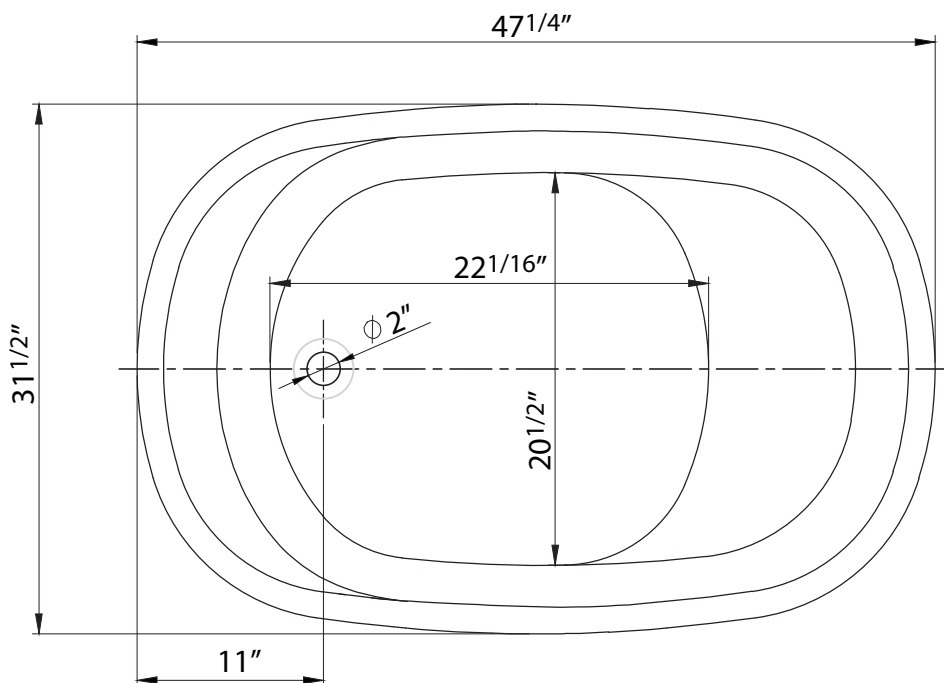

DIMENSION DETAILS

Freestanding Bathtub

MODEL NBT-47-378R

(Top View)

(Front View)

(Side View)