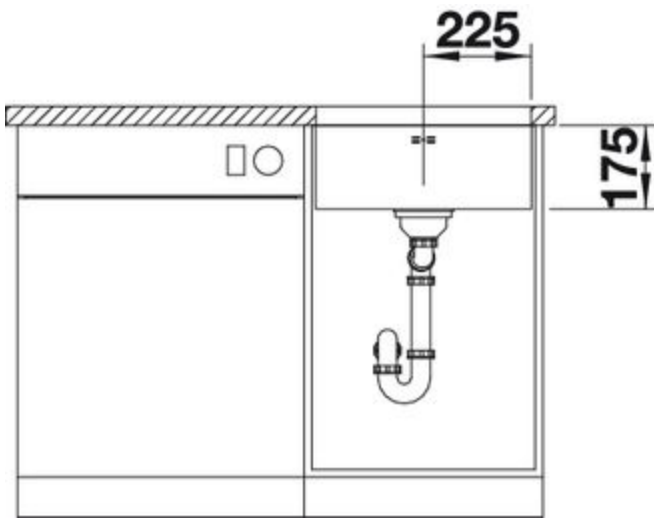

## Details

---

Top View

Side View

Front View

Scope of supply

undermount bowl with 3 1/2" basket strainer waste, overflow and  
Topper waste cover, fixing kit 212 330 included

## Design tips

---

Cabinet Width: 50 cm

Bowl depth: 175 mm

Corner radius: 60mm

Cut out information supplied with bowls.

Cut out CNC files also available on [www.blanco.co.uk](http://www.blanco.co.uk) for download.