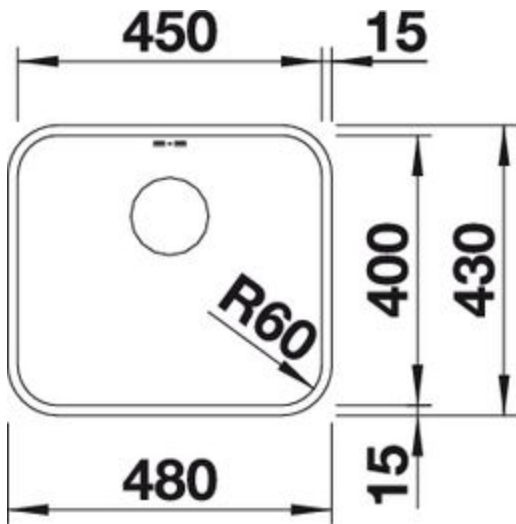

## Surfaces

---

Stainless steel  
18/10

Stainless steel 18/10

Item No. BL452614

## Details

---

Top View

Side View

Front View

Scope of supply

undermount bowl with 3 1/2" basket strainer waste, overflow and  
Topper waste cover, fixing kit 212 330 included

## Design tips

---

Cabinet Width: 50 cm

Bowl depth: 175 mm

Corner radius: 60mm

Cut out information supplied with bowls.

Cut out CNC files also available on [www.blanco.co.uk](http://www.blanco.co.uk) for download.