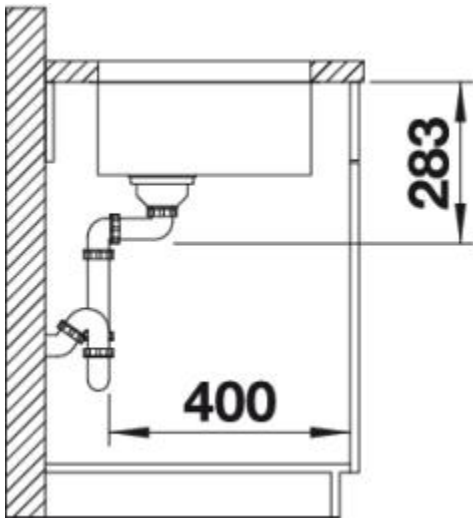

## Surfaces

---

Stainless steel  
18/10

Stainless steel 18/10

Item No. BL452614

## Details

---

Top View

Side View

Front View

Scope of supply

undermount bowl with 3 1/2" basket strainer waste, overflow and  
Topper waste cover, fixing kit 212 330 included

## Design tips

---

Cabinet Width: 50 cm

Bowl depth: 175 mm

Corner radius: 60mm

Cut out information supplied with bowls.

Cut out CNC files also available on [www.blanco.co.uk](http://www.blanco.co.uk) for download.