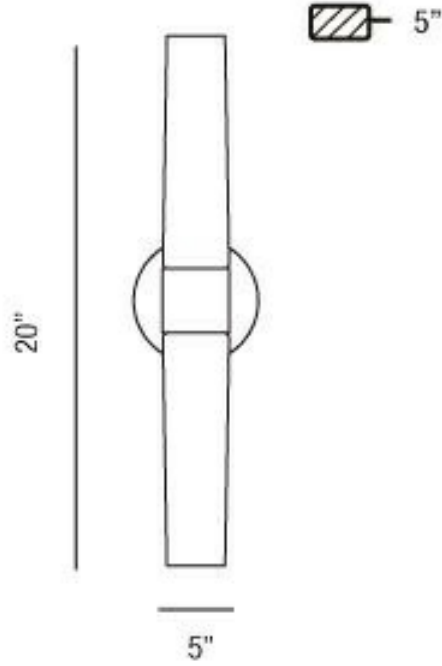

Vesper, Wall Sconce, 20", Chrome, White Glass

Item No.
23274-013

JOB NAME:

DATE:

TYPE:

COMMENTS:

LIGHT INFORMATION

Light Type Bulb

Bulb Socket E26

Bulb Shape T10

Bulb Included No

CRI

Delivered Lumens

Colour Temperature (Kelvin) N/A

Average Hours LED (L70)

Number of Lights 2

Light Direction Ambient

Dimming Method Triac/Elv

Output Voltage 120

Current Type AC

LIGHT INFORMATION (CONT'D.)

Light Wattage 60

Total Wattage 120

DIMENSIONS & WEIGHT

Product Width (In)

Product Height (In) 20

Product Ext (In) 5

Product Diameter (In)

Product Weight (Lbs) 2.42

Product Length (In) 4.75

INSTALLATION

Mounting Type J-Box