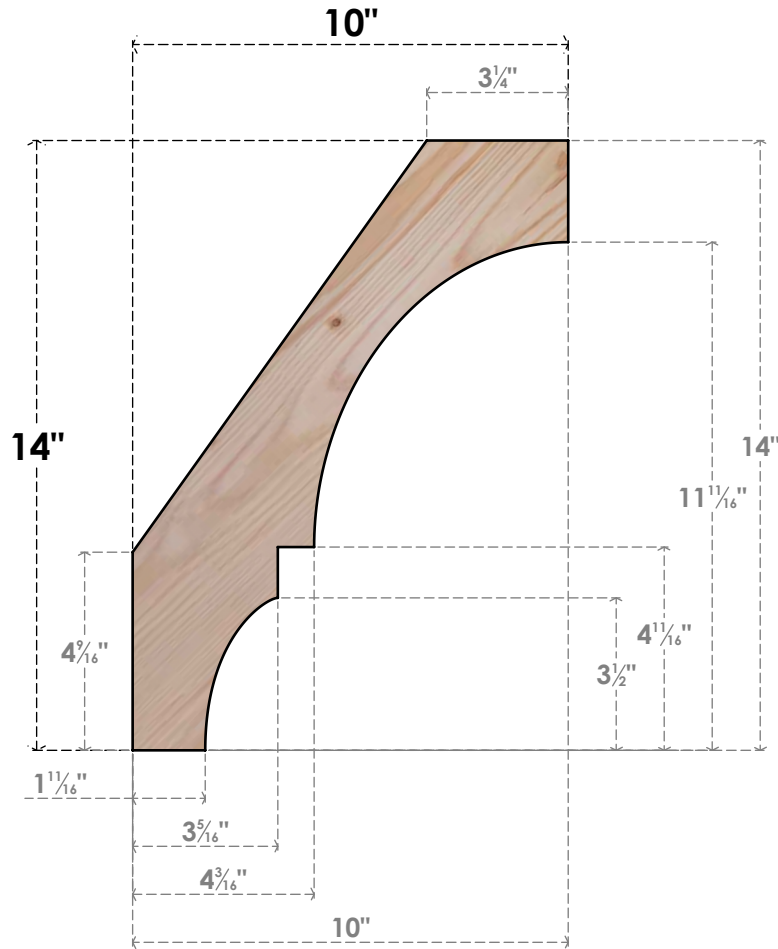

BRC04X10X14BOA00SDF

3 1/2"W X 10"D X 14"H BALBOA SMOOTH BRACE, DOUGLAS FIR

SIDE

FRONT

EKENA MILLWORK
2300 WEST MAIN ST.
CLARKSVILLE, TX 75426
TOLL FREE: 866-607-0453
WWW.EKENAMILLWORK.COM

NOTES

1. INSTALLATION TO BE COMPLETED IN ACCORDANCE WITH MANUFACTURER'S SPECIFICATIONS.
2. DRAWING MAY NOT BE TO SCALE
3. THIS DRAWING IS INTENDED FOR DESIGN AND PLANNING PURPOSES ONLY.
4. ALL INFORMATION CONTAINED HEREIN WAS CURRENT AT THE TIME OF DEVELOPMENT BUT MUST BE REVIEWED AND APPROVED BY THE PRODUCT MANUFACTURER TO BE CONSIDERED ACCURATE.
5. PRODUCTS ARE NOT KILN DRIED. THIS ITEM IS UNIQUE AND WILL CONTAIN THE NATURAL VARIATIONS THAT THE WOOD SPECIES OFFERS. THIS MAY RESULT IN VARIATIONS UP TO 1/4"