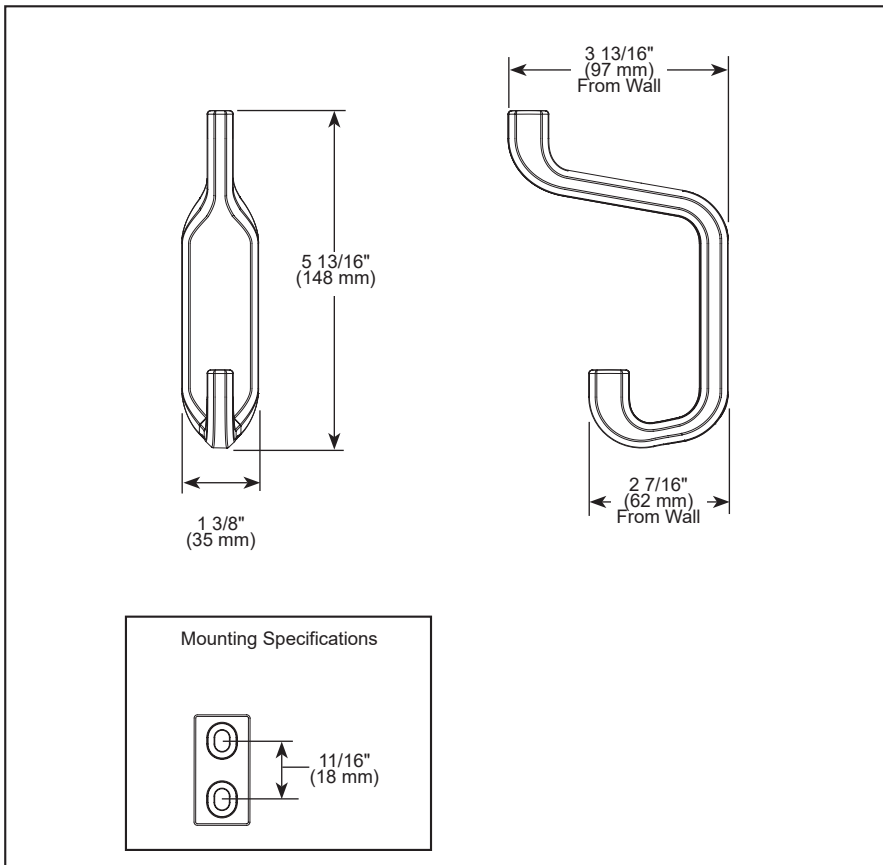

BRIZO®

ACCESSORIES

- Levoir® Bath Collection
- Double Robe Hook

STANDARD SPECIFICATIONS:

- Wood blocking is preferable behind all wall surfaces. If wood blocking is not available, try finding a wood stud to anchor this accessory.
- Mounting hardware and mounting instructions included with product.
- Note: Plastic anchors, screw, toggle bolts, and mounting brackets are included with the mounting hardware.

WARRANTY

- Parts and Finish – Lifetime limited warranty; or for commercial purchasers, 10 years for multi-family residential (apartments and condominiums) and 5 years for all other commercial uses, in each case from the date the product is received by the original purchaser or their authorized representative (installation contractor, etc.).
- Please go to www.brizo.com for the complete details of our limited warranty.

▲ Designate proper finish suffix

Brizo Kitchen & Bath Company reserves the right (1) to make changes in specifications and materials, and (2) to change or discontinue models, both without notice or obligation. Dimensions are for reference only. See current full-line price book or www.brizo.com for finish options and product availability.

BSP-A-693598 Rev. B

Brizo Kitchen & Bath Company
55 E. 111th Street, Carmel, Indiana 46280
350 South Edgeware Road, St. Thomas, ON N5P 4L1
© 2025 Brizo Kitchen & Bath Company