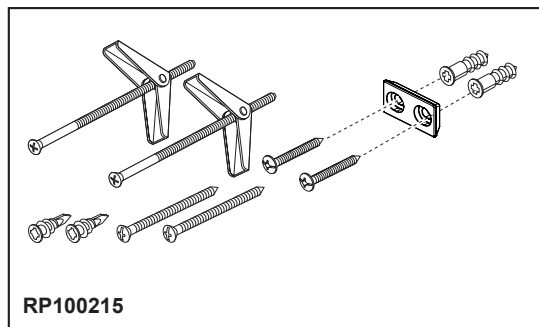

BRIZO®

ACCESSORIES

- Levoir® Bath Collection
- Double Robe Hook

STANDARD SPECIFICATIONS:

- Wood blocking is preferable behind all wall surfaces. If wood blocking is not available, try finding a wood stud to anchor this accessory.
- Mounting hardware and mounting instructions included with product.
- Note: Plastic anchors, screw, toggle bolts, and mounting brackets are included with the mounting hardware.

WARRANTY

- Parts and Finish – Lifetime limited warranty; or for commercial purchasers, 10 years for multi-family residential (apartments and condominiums) and 5 years for all other commercial uses, in each case from the date the product is received by the original purchaser or their authorized representative (installation contractor, etc.).
- Please go to www.brizo.com for the complete details of our limited warranty.

▲ Designate proper finish suffix

Brizo Kitchen & Bath Company reserves the right (1) to make changes in specifications and materials, and (2) to change or discontinue models, both without notice or obligation. Dimensions are for reference only. See current full-line price book or www.brizo.com for finish options and product availability.

BSP-A-693598 Rev. B

Brizo Kitchen & Bath Company
55 E. 111th Street, Carmel, Indiana 46280
350 South Edgeware Road, St. Thomas, ON N5P 4L1
© 2025 Brizo Kitchen & Bath Company