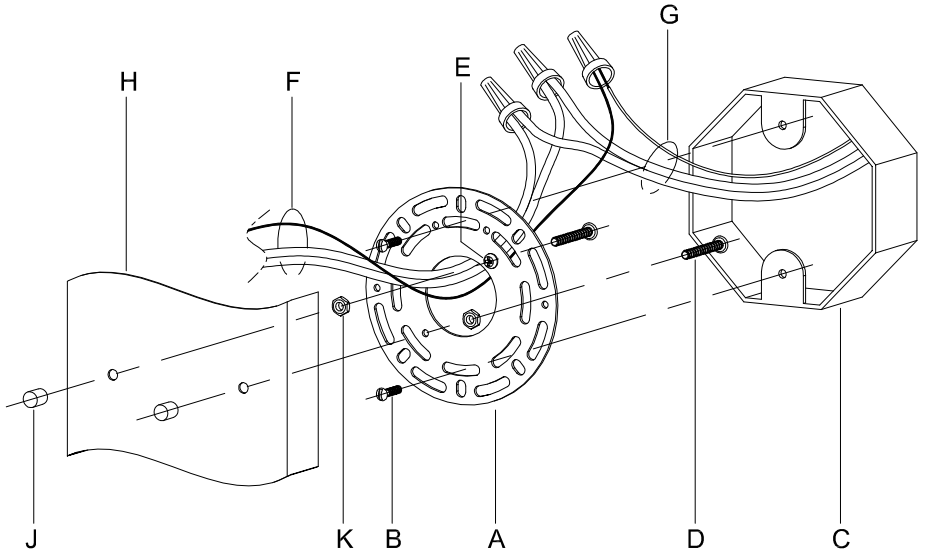

Assembly & Installation Instructions

CAUTION: Read instructions carefully and turn electricity off at main circuit breaker panel before beginning installation.

WARNING - If any Special Control Devices are used with this Fixture, Follow the Instructions Carefully to assure full compliance with N.E.C. requirements. If there are any questions, contact a Qualified Electrical Contractor.

CAUTION - All glass is fragile, use care when handling Glass component(s) and or Lamp(s).

CANOPY MOUNTING & WIRE CONNECTION ASSEMBLY STEPS:

1. D,E → A
2. K → D
3. B,A → C
4. F → G
5. H,J → D

FIXTURE ASSEMBLY STEPS: