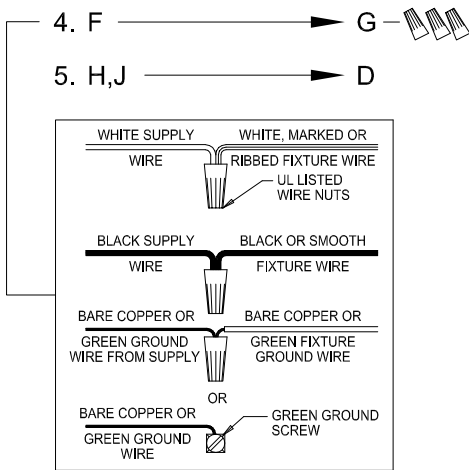

Assembly & Installation Instructions

CAUTION: Read instructions carefully and turn electricity off at main circuit breaker panel before beginning installation.

WARNING - If any Special Control Devices are used with this Fixture, Follow the Instructions Carefully to assure full compliance with N.E.C. requirements. If there are any questions, contact a Qualified Electrical Contractor.

CAUTION - All glass is fragile, use care when handling Glass component(s) and or Lamp(s).

CANOPY MOUNTING & WIRE CONNECTION ASSEMBLY STEPS:

1. D,E → A
2. K → D
3. B,A → C
4. F → G
5. H,J → D

FIXTURE ASSEMBLY STEPS: