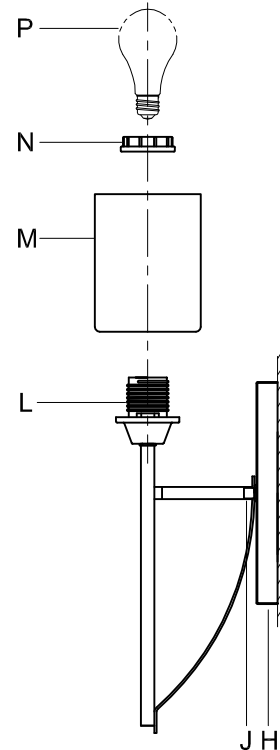

Assembly & Installation Instructions

CAUTION: Read instructions carefully and turn electricity off at main circuit breaker panel before beginning installation.

*****

WARNING - If any Special Control Devices are used with this Fixture, Follow the Instructions Carefully to assure full compliance with N.E.C. requirements. If there are any questions, contact a Qualified Electrical Contractor.

WARNING - This product contains chemicals known to the State of California to cause cancer, birth defects and /or other reproductive harm. Thoroughly wash hands after installing, handling, cleaning, or otherwise touching this product.

CAUTION - All glass is fragile, use care when handling Glass component(s) and or Lamp(s).

*****

CANOPY MOUNTING & WIRE CONNECTION ASSEMBLY STEPS:

1. D,E → A
2. K → D
3. B,A → C
4. F → G
5. H,J → D

*****

FIXTURE ASSEMBLY STEPS:

1. M,N → L
2. P → L

B, C, G & P
(NOT FURNISHED)
(NO INCLUIDA)
(NON FOURNIE)