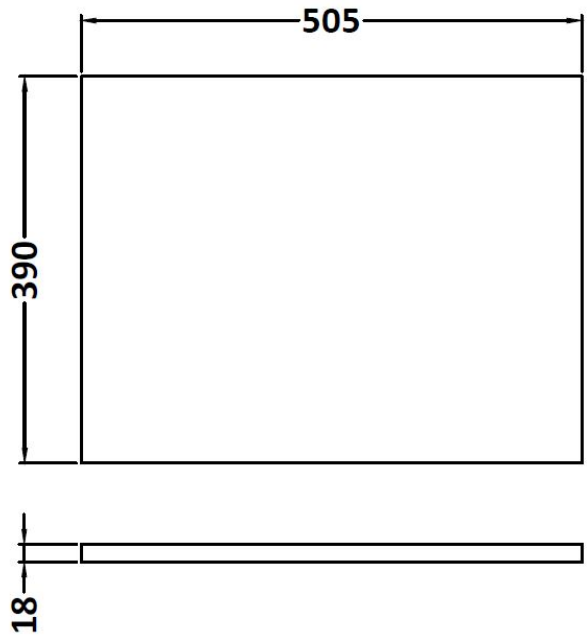

CUSTOMER DATA SHEET

DESCRIPTION:

500 Wall Hung 2-Door & Worktop

CUSTOMER DATA SHEET - FURNITURE

DESCRIPTION: 500 Wall Hung 2-Door Basin Unit

PRODUCT DIMENSIONS

Height (mm)	Width (mm)	Depth (mm)	Nett Wgt Kg
540	500	383	10

PACKAGING DIMENSIONS

Height (mm)	Width (mm)	Depth (mm)	Gross Wgt Kg
405	520	560	10

PACKAGING DATA

Box Colour	Brown Cardboard Box		
Box Qty	1	Label Colour	White Label
Label Size	x	Label Qty	0

OUTER BOX DIMENSIONS (If Applicable)

CUSTOMER DATA SHEET - FURNITURE

DESCRIPTION: 500 Worktop (505X390x18mm)

PRODUCT DIMENSIONS

Height (mm)	Width (mm)	Depth (mm)	Nett Wgt Kg
18	505	390	2

PACKAGING DIMENSIONS

Height (mm)	Width (mm)	Depth (mm)	Gross Wgt Kg
25	525	410	2.5

PACKAGING DATA

Box Colour	Brown Cardboard Box - Printed		
Box Qty	1	Label Colour	Not Applicable
Label Size	100 x 50	Label Qty	0

OUTER BOX DIMENSIONS (If Applicable)

Height (mm)	Width (mm)	Depth (mm)	Gross Wgt Kg