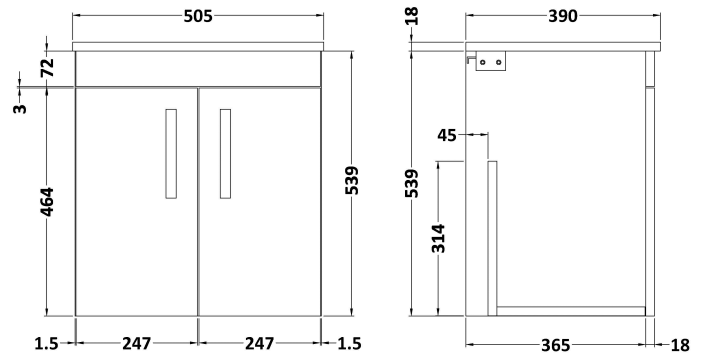

CUSTOMER DATA SHEET

DESCRIPTION:

500 Wall Hung 2-Door & Worktop

CUSTOMER DATA SHEET - FURNITURE

DESCRIPTION: 500 Wall Hung 2-Door Basin Unit

PRODUCT DIMENSIONS

Height (mm)	Width (mm)	Depth (mm)	Nett Wgt Kg
540	500	383	10

PACKAGING DIMENSIONS

Height (mm)	Width (mm)	Depth (mm)	Gross Wgt Kg
405	520	560	10

PACKAGING DATA

Box Colour	Brown Cardboard Box		
Box Qty	1	Label Colour	White Label
Label Size	x	Label Qty	0

OUTER BOX DIMENSIONS (If Applicable)

CUSTOMER DATA SHEET - FURNITURE

DESCRIPTION: 500 Worktop (505X390x18mm)

PRODUCT DIMENSIONS

Height (mm)	Width (mm)	Depth (mm)	Nett Wgt Kg
18	505	390	2

PACKAGING DIMENSIONS

Height (mm)	Width (mm)	Depth (mm)	Gross Wgt Kg
25	525	410	2.5

PACKAGING DATA

Box Colour	Brown Cardboard Box - Printed		
Box Qty	1	Label Colour	Not Applicable
Label Size	100 x 50	Label Qty	0

OUTER BOX DIMENSIONS (If Applicable)

Height (mm)	Width (mm)	Depth (mm)	Gross Wgt Kg