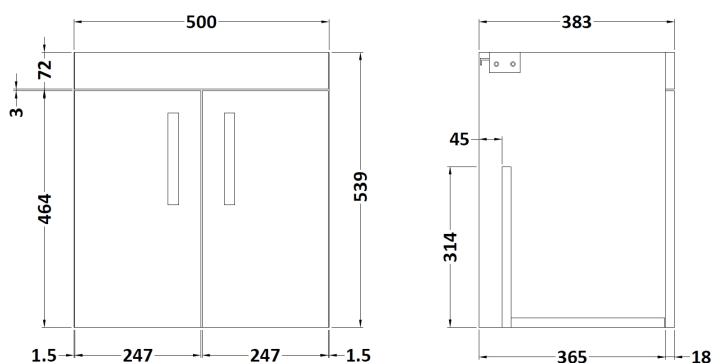

CUSTOMER DATA SHEET

DESCRIPTION:

500 Wall Hung 2-Door & Worktop

CUSTOMER DATA SHEET - FURNITURE

DESCRIPTION: 500 Wall Hung 2-Door Basin Unit

PRODUCT DIMENSIONS

Height (mm)	Width (mm)	Depth (mm)	Nett Wgt Kg
540	500	383	10

PACKAGING DIMENSIONS

Height (mm)	Width (mm)	Depth (mm)	Gross Wgt Kg
405	520	560	10

PACKAGING DATA

Box Colour	Brown Cardboard Box		
Box Qty	1	Label Colour	White Label
Label Size	x	Label Qty	0

OUTER BOX DIMENSIONS (If Applicable)

CUSTOMER DATA SHEET - FURNITURE

DESCRIPTION: 500 Worktop (505X390x18mm)

PRODUCT DIMENSIONS

Height (mm)	Width (mm)	Depth (mm)	Nett Wgt Kg
18	505	390	2

PACKAGING DIMENSIONS

Height (mm)	Width (mm)	Depth (mm)	Gross Wgt Kg
25	525	410	2.5

PACKAGING DATA

Box Colour	Brown Cardboard Box - Printed		
Box Qty	1	Label Colour	Not Applicable
Label Size	100 x 50	Label Qty	0

OUTER BOX DIMENSIONS (If Applicable)

Height (mm)	Width (mm)	Depth (mm)	Gross Wgt Kg