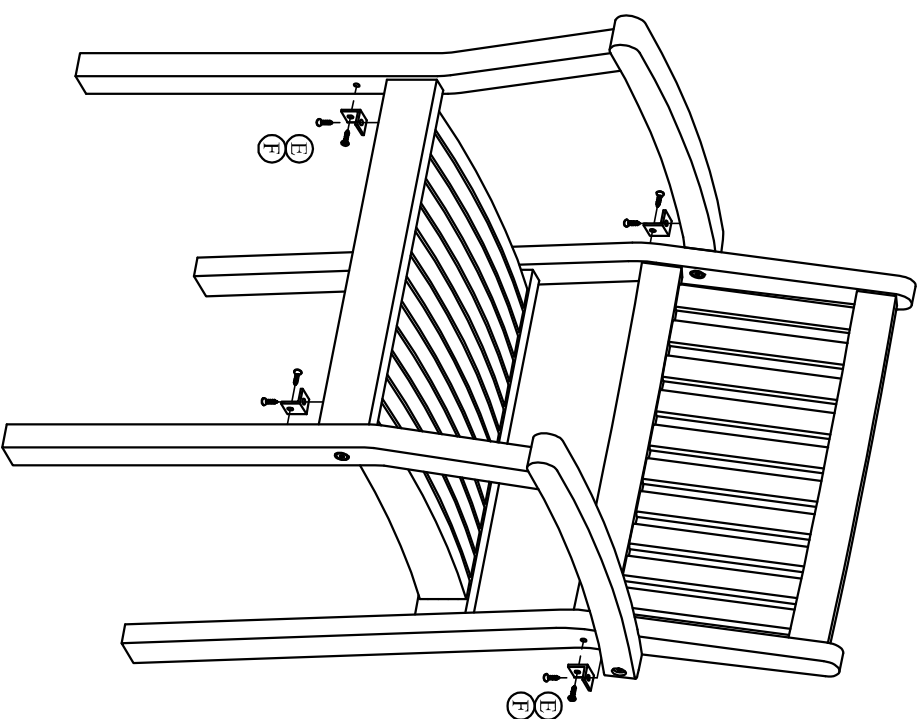

Assembly Instruction

Stacking armchair

Mark	Name	Qty	Description
A	F - Screw 7x70	2	
B	F - Screw 7x90	2	
C	F - Bolt 8x50	2	
D	Sleeve nut	2	
E	Pat	4	
F	C - Screw 4x20	8	
G	Allen Key	2	