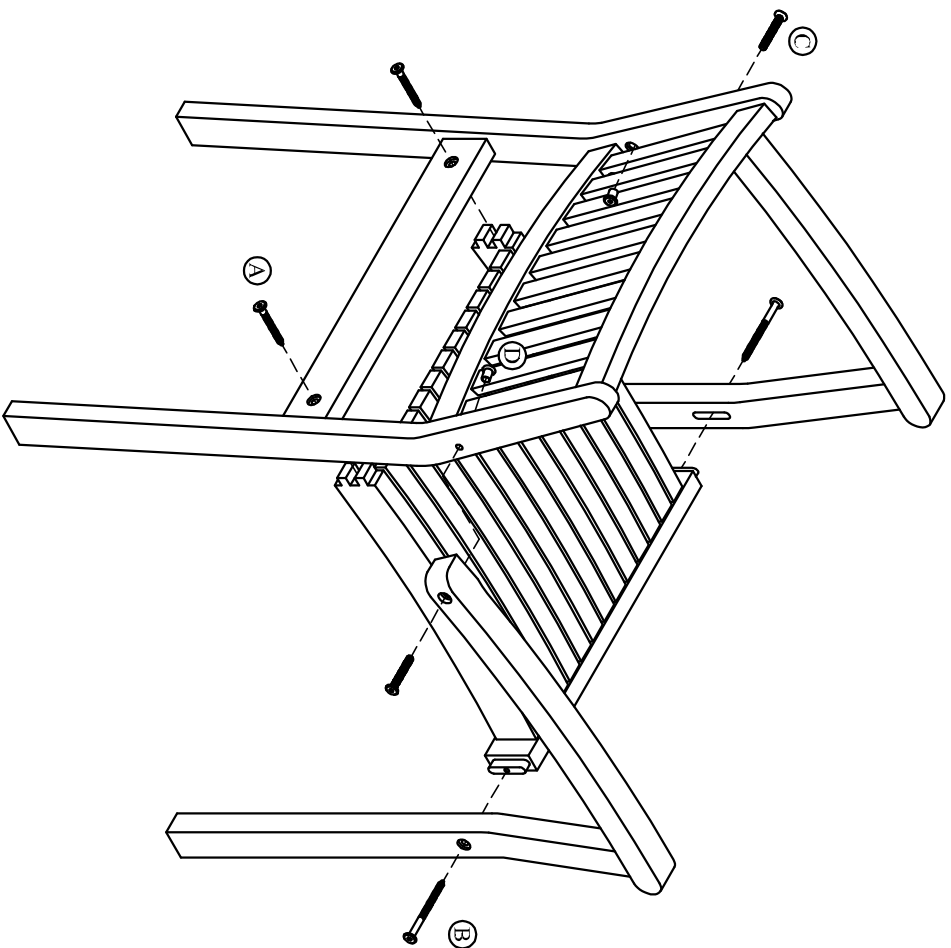

Assembly Instruction

Stacking armchair

Mark	Name	Qty	Description
A	F - Screw 7x70	2	
B	F - Screw 7x90	2	
C	F - Bolt 8x50	2	
D	Sleeve nut	2	
E	Pat	4	
F	C - Screw 4x20	8	
G	Allen Key	2	