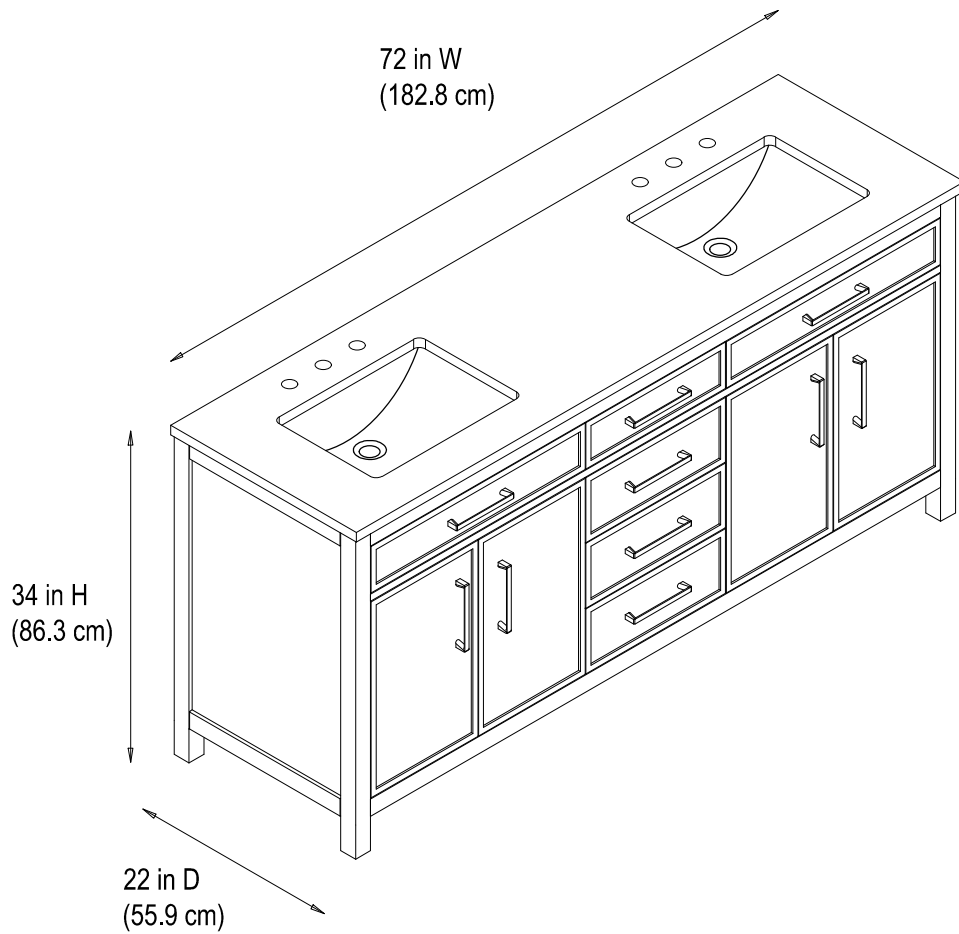

72"-D Bathroom Vanity

72 in. W x 22 in. D x 34 in. H
(182.8 cm x 55.9 cm x 86.3 cm)

Top View

Back View