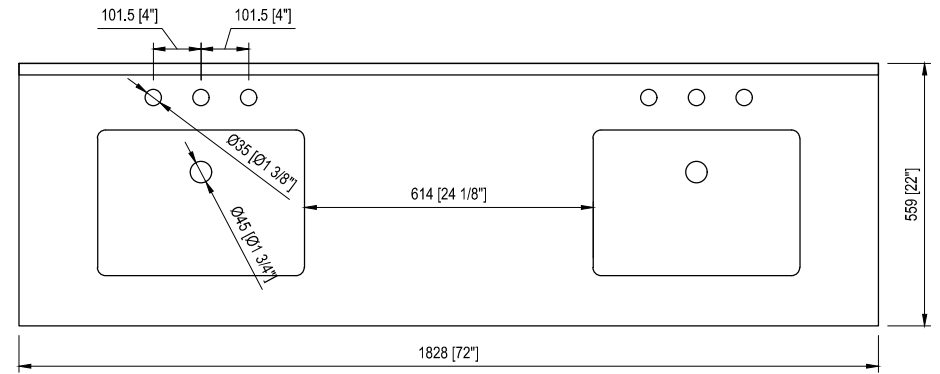

72"-D Bathroom Vanity

72 in. W x 22 in. D x 34 in. H
(182.8 cm x 55.9 cm x 86.3 cm)

Top View

Back View