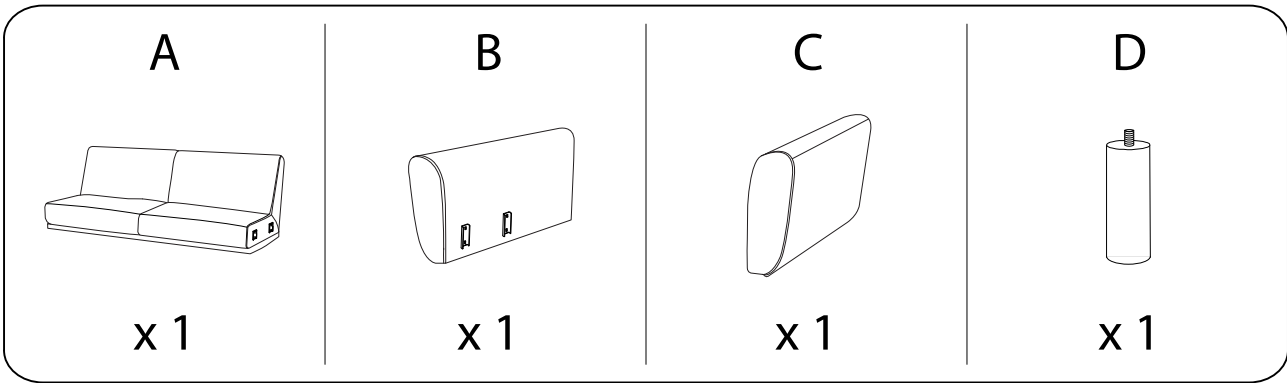

A circular icon containing a key, and a power drill with a diagonal line through it, indicating that a power drill should not be used.	A warning triangle with an exclamation mark inside.	A clock face showing approximately 1:50.
A circular icon showing a block on a mat, and a block with a nail being driven into it with a diagonal line through it, indicating that nails should not be used.	A warning triangle with an exclamation mark inside.	A simple line drawing of a person.

15'

1

!

1

A  x 1	E  x 4	F  M4 x 25 x 16	G  x 16	H  x 1
--	--	--	---	--

2

3

!