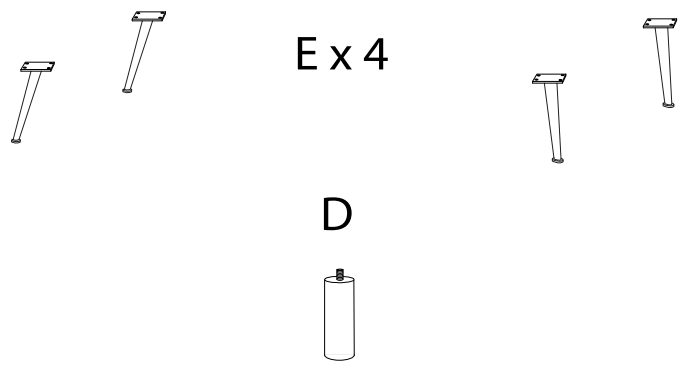

A circular icon containing a key, and a power drill with a diagonal line through it, indicating that a power drill should not be used.	A warning triangle with an exclamation mark inside.	A clock face showing approximately 1:50.
A circular icon showing a block on a mat, and a block with a nail being driven into it with a diagonal line through it, indicating that nails should not be used.	A warning triangle with an exclamation mark inside.	A simple line drawing of a person.

15'

1

!

1

A  x 1	E  x 4	F  M4 x 25 x 16	G  x 16	H  x 1
--	--	--	---	--

2

3

!