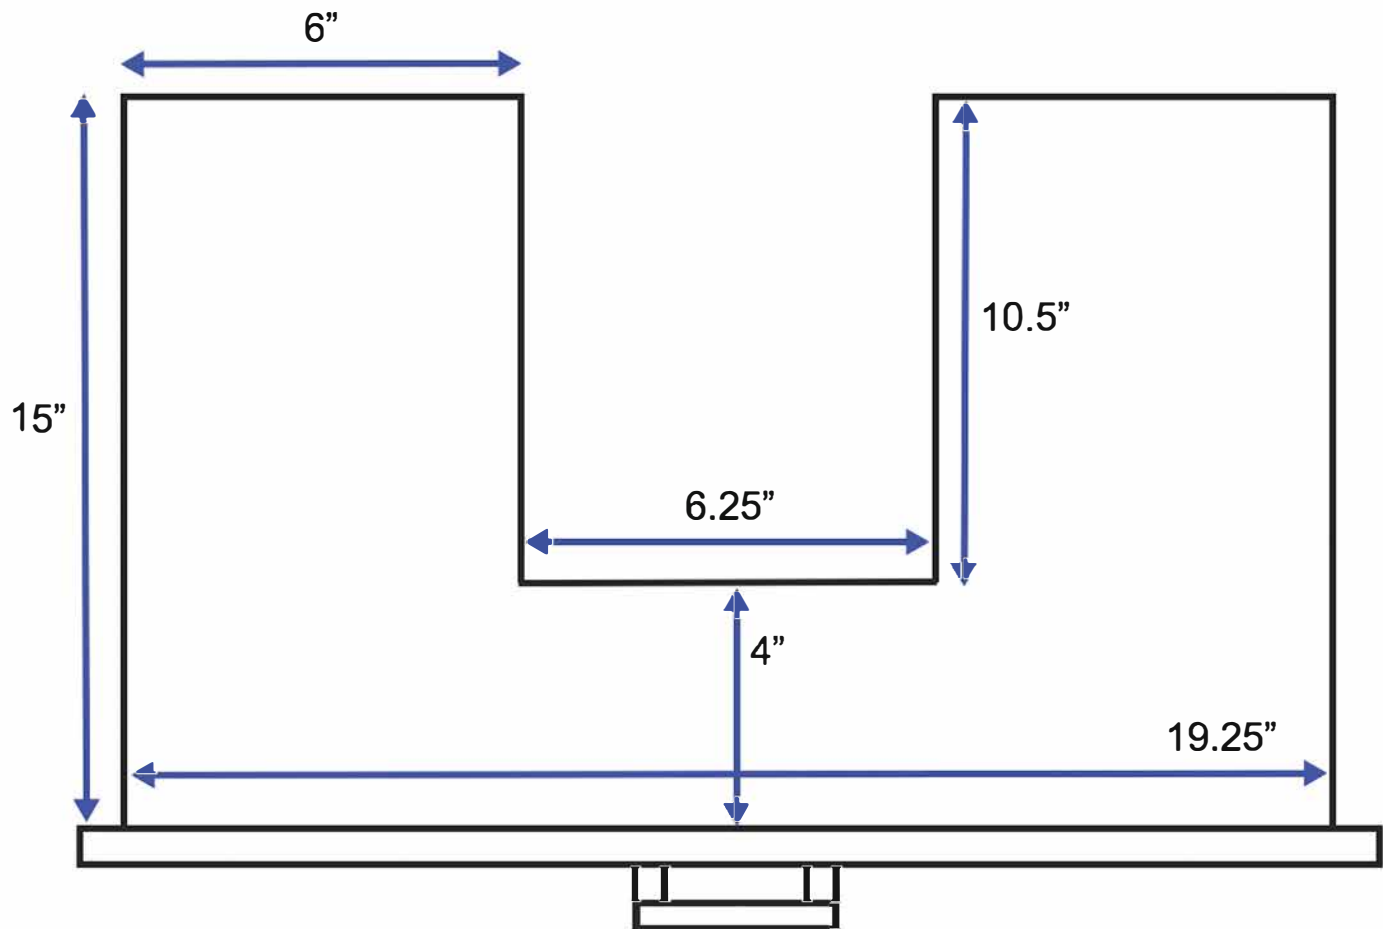

48-inch Bath Vanity

Bottom Drawer Under Sink - Bird's Eye View

All measurements are approximate and rounded to the nearest quarter inch.
Please allow for a slight margin of error.