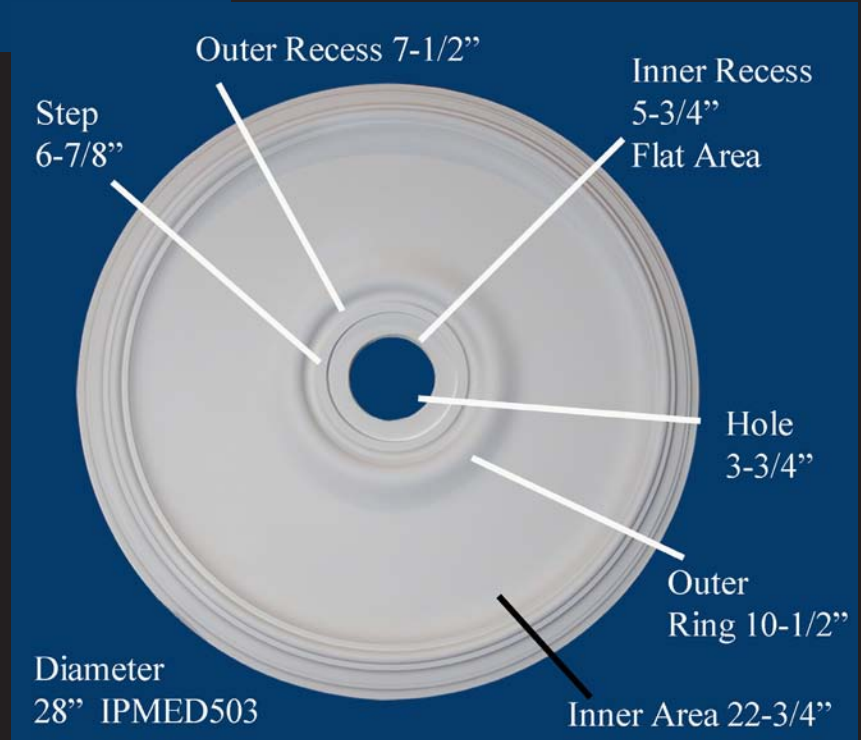

**Imperial Productions®**  
**IPMED503**

**Dimensions**

- Diameter 28" (71cm)
- Projection 1-7/8" (4.7cm)
- Hole Size 3-3/4" (9.5cm)
- Fits Canopy to 7-1/2"

*Materials*

**ArchPolymer™**

an artificial wood primed white easy to install with the approved adhesive and a brad nailer. Finish joining edges with poly spackling compound. Optional Class A fire rating available. Exterior & Interior use

**NeoPlaster™**

Much stronger than tradiitonal plaster Class A fire rated product. Screw & glue into place. Priming by others. Interior use.

Your Chandelier canopy sits on the medallion surface and does not go through the hole  
 Fits Canopy to 7-1/2" on the outer recess or 6" in the inner recess