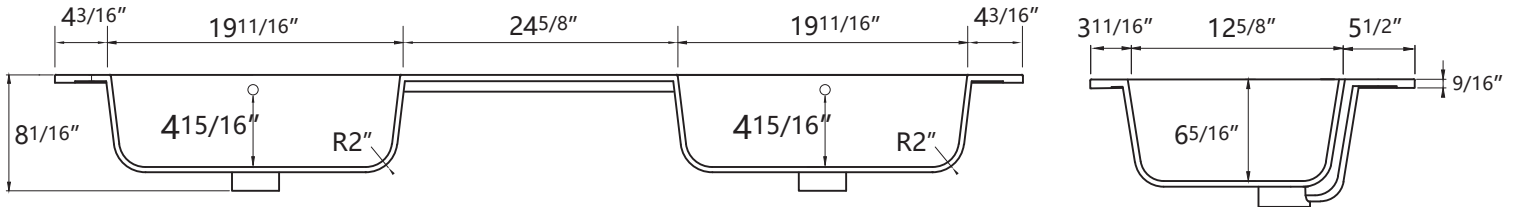

## DIMENSION DETAILS BATHROOM VANITY

✉ Email: [service@bestgosupplychaininc.com](mailto:service@bestgosupplychaininc.com)

MODEL.  
FO-72W

PRODUCT  
INSTRUCTION  
VIDEO

# COUNTERTOP SIZE

Top View

Front View

Side View