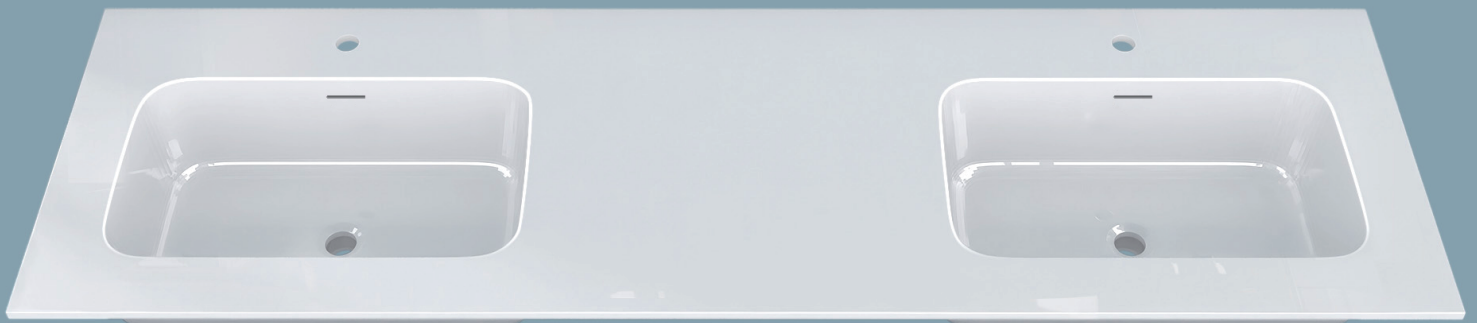

## DIMENSION DETAILS BATHROOM VANITY

✉ Email: [service@bestgosupplychaininc.com](mailto:service@bestgosupplychaininc.com)

MODEL.  
FO-72W

PRODUCT  
INSTRUCTION  
VIDEO

# COUNTERTOP SIZE

Top View

Front View

Side View