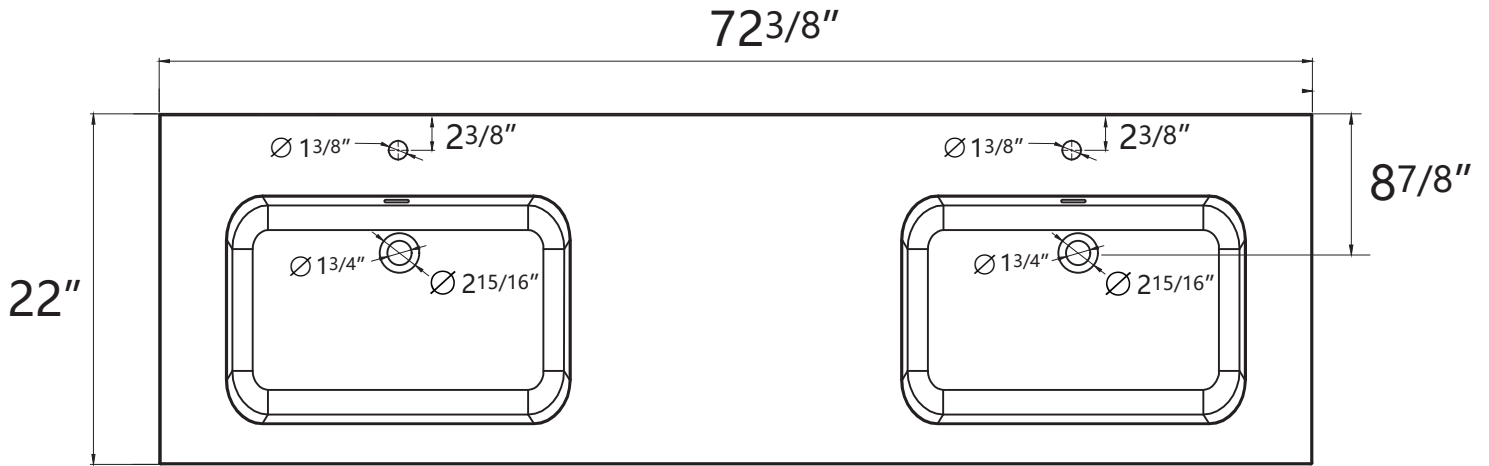

## DIMENSION DETAILS BATHROOM VANITY

✉ Email: [service@bestgosupplychaininc.com](mailto:service@bestgosupplychaininc.com)

MODEL.  
FO-72W

PRODUCT  
INSTRUCTION  
VIDEO

# COUNTERTOP SIZE

Top View

Front View

Side View