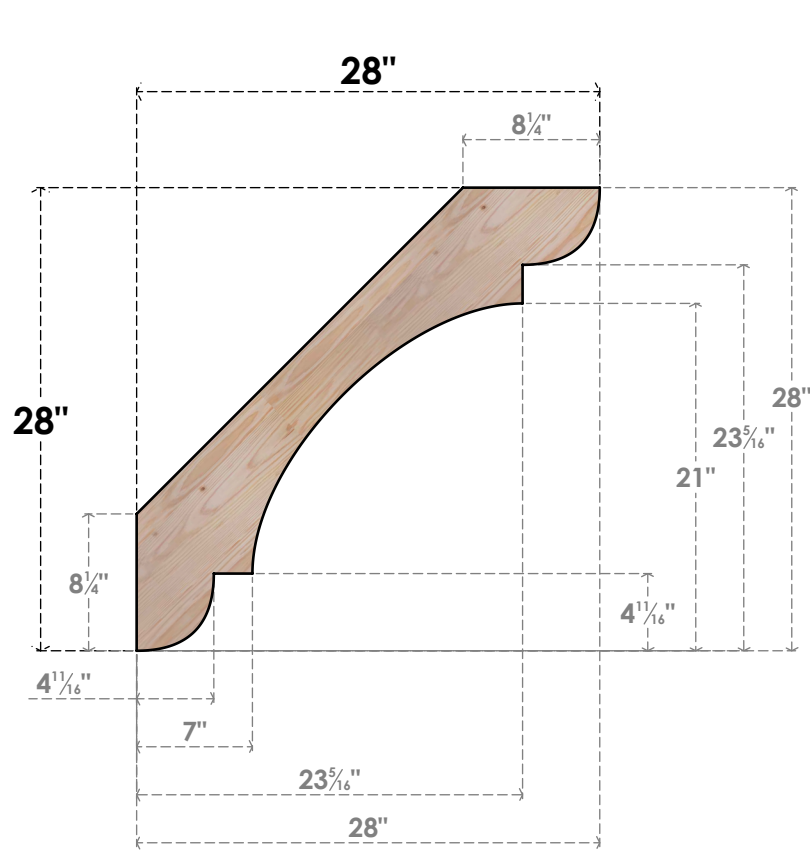

BRC06X28X28OLY00SDF

5 1/2"W X 28"D X 28"H OLYMPIC SMOOTH BRACE, DOUGLAS FIR

SIDE

FRONT

EKENA MILLWORK
 2300 WEST MAIN ST.
 CLARKSVILLE, TX 75426
 TOLL FREE: 866-607-0453
 WWW.EKENAMILLWORK.COM

NOTES

1. INSTALLATION TO BE COMPLETED IN ACCORDANCE WITH MANUFACTURER'S SPECIFICATIONS.
2. DRAWING MAY NOT BE TO SCALE
3. THIS DRAWING IS INTENDED FOR DESIGN AND PLANNING PURPOSES ONLY.
4. ALL INFORMATION CONTAINED HEREIN WAS CURRENT AT THE TIME OF DEVELOPMENT BUT MUST BE REVIEWED AND APPROVED BY THE PRODUCT MANUFACTURER TO BE CONSIDERED ACCURATE.
5. PRODUCTS ARE NOT KILN DRIED. THIS ITEM IS UNIQUE AND WILL CONTAIN THE NATURAL VARIATIONS THAT THE WOOD SPECIES OFFERS. THIS MAY RESULT IN VARIATIONS UP TO 1/4"