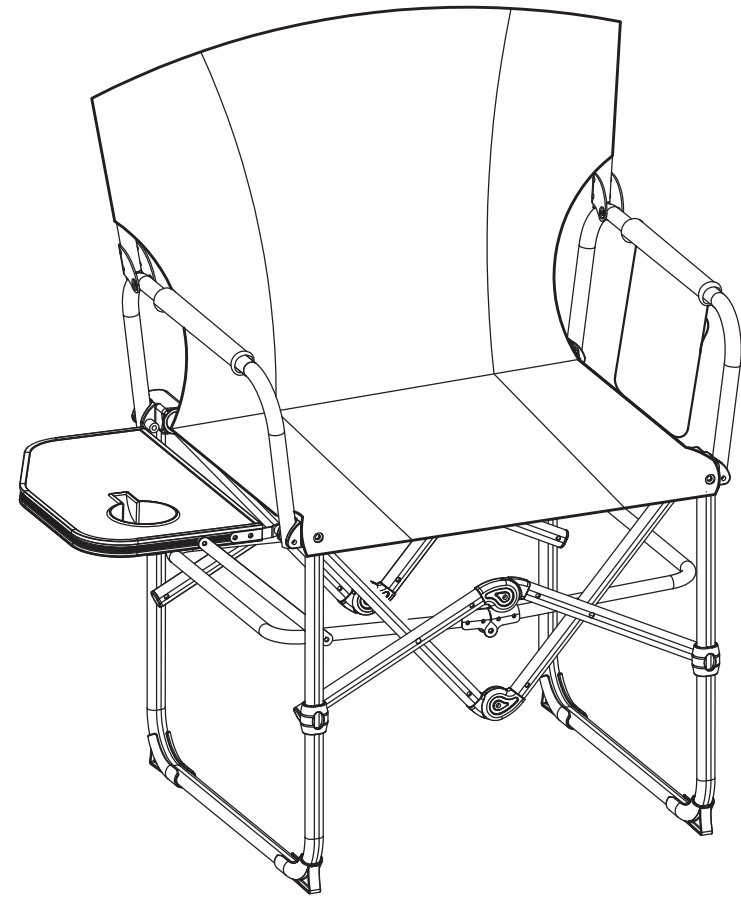

# camping chair

Product ID. 7A3BS

Scan for Support  
[support@garvee.com](mailto:support@garvee.com)

Distributed by  
**GARVEE**.com

14.2CM

28.4x21.0cm 25-5-7

**Support Email• support@garvee.com**  
**Customer Phone Service• +1 888 891 2855**  
**Mon - Fri from 9AM to 5PM (PST)**