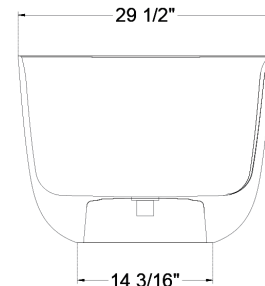

DIMENSION DETAILS

Acrylic Build-in Bathtub

TUB66-63MW

Front View

Side View

Bottom view

Top View