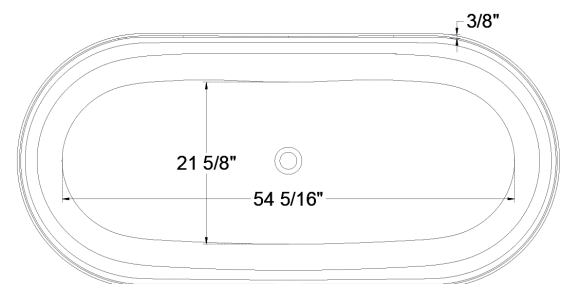

DIMENSION DETAILS

Acrylic Build-in Bathtub

TUB66-63MW

Front View

Side View

Bottom view

Top View