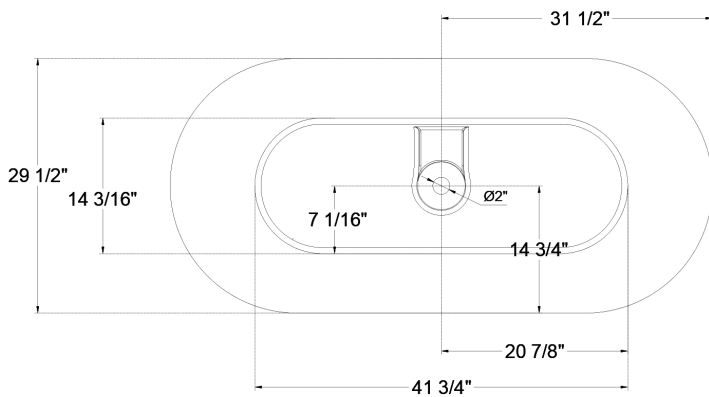

DIMENSION DETAILS

Acrylic Build-in Bathtub

TUB66-63MW

Front View

Side View

Bottom view

Top View