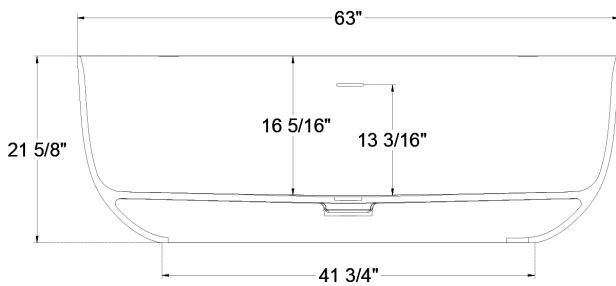

DIMENSION DETAILS

Acrylic Build-in Bathtub

TUB66-63MW

Front View

Side View

Bottom view

Top View