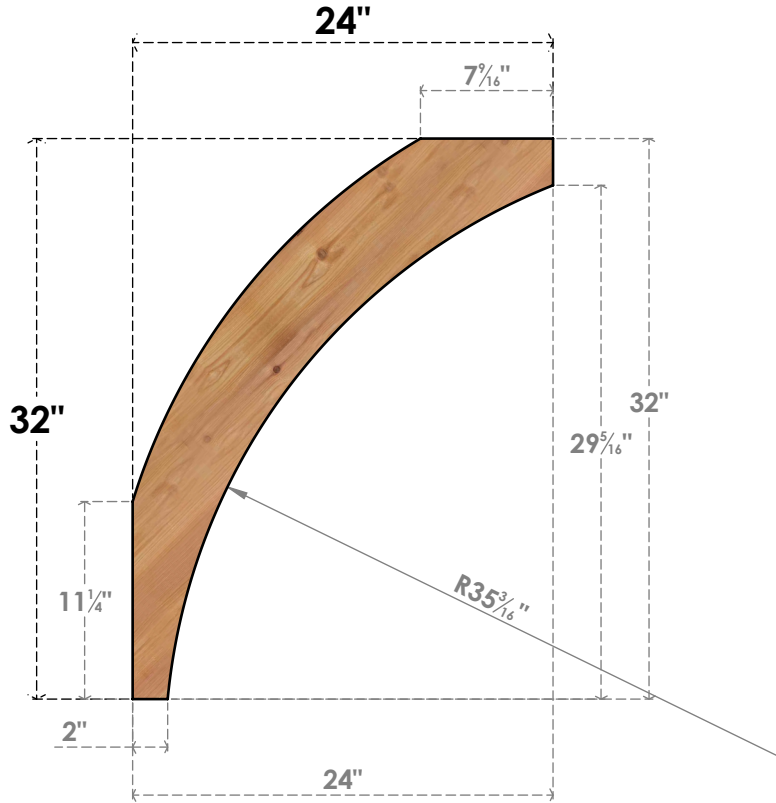

# BRC06X24X32THR00SWR

5 1/2"W X 24"D X 32"H THORTON SMOOTH BRACE, WESTERN RED CEDAR

**SIDE**

**FRONT**

EKENA MILLWORK  
 2300 WEST MAIN ST.  
 CLARKSVILLE, TX 75426  
 TOLL FREE: 866-607-0453  
 WWW.EKENAMILLWORK.COM

**NOTES**

1. INSTALLATION TO BE COMPLETED IN ACCORDANCE WITH MANUFACTURER'S SPECIFICATIONS.
2. DRAWING MAY NOT BE TO SCALE
3. THIS DRAWING IS INTENDED FOR DESIGN AND PLANNING PURPOSES ONLY.
4. ALL INFORMATION CONTAINED HEREIN WAS CURRENT AT THE TIME OF DEVELOPMENT BUT MUST BE REVIEWED AND APPROVED BY THE PRODUCT MANUFACTURER TO BE CONSIDERED ACCURATE.
5. PRODUCTS ARE NOT KILN DRIED. THIS ITEM IS UNIQUE AND WILL CONTAIN THE NATURAL VARIATIONS THAT THE WOOD SPECIES OFFERS. THIS MAY RESULT IN VARIATIONS UP TO 1/4"