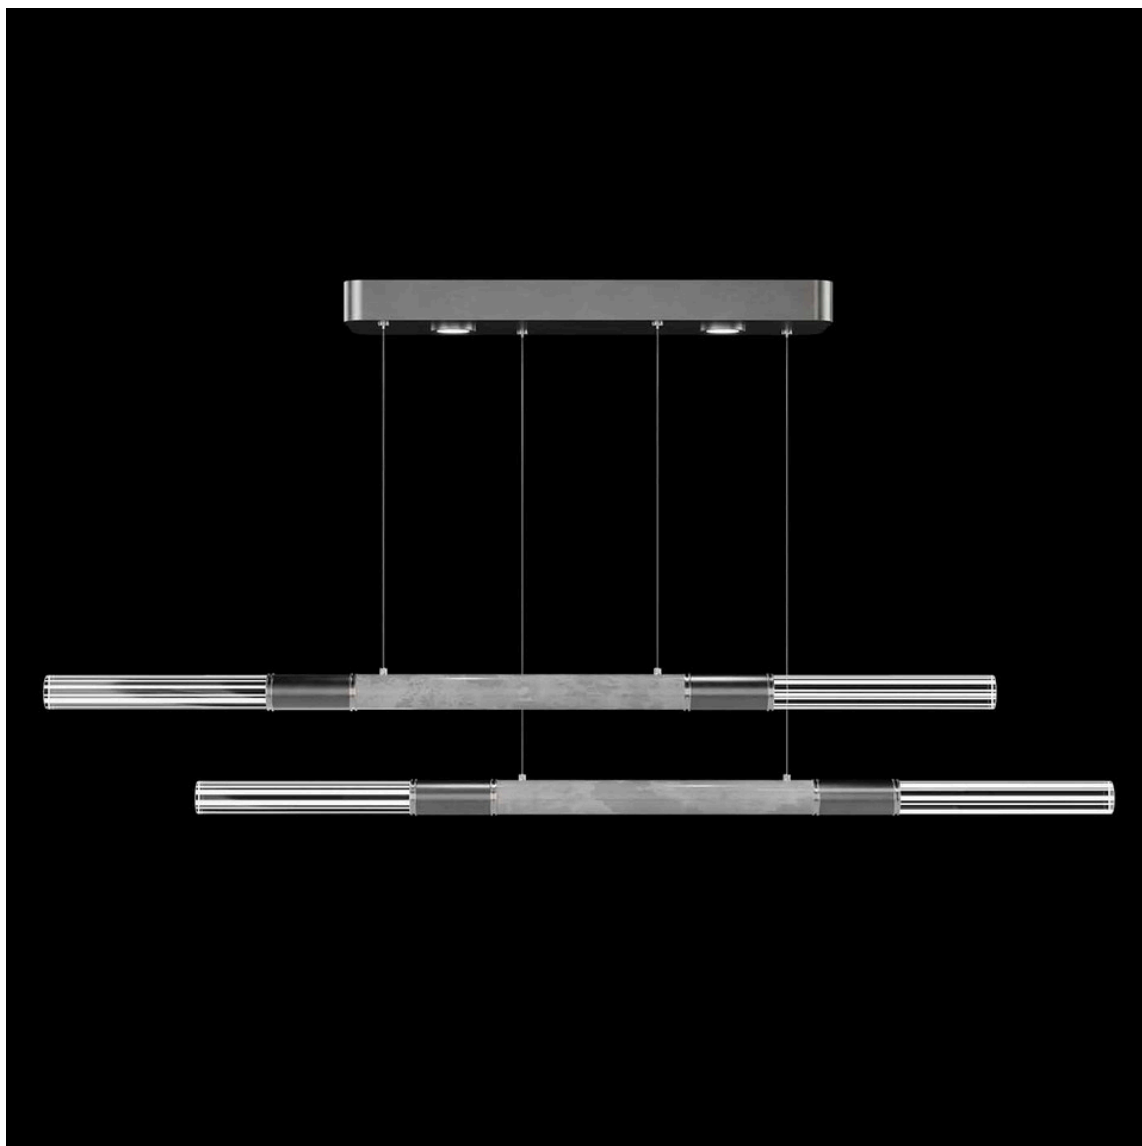

# FINE ART

HANDCRAFTED LIGHTING

100150-422

**100150-422 • ANTONIA 71\"/>**

2.5H x 71W x 8.5D

ANTONIA  
COLLECTION