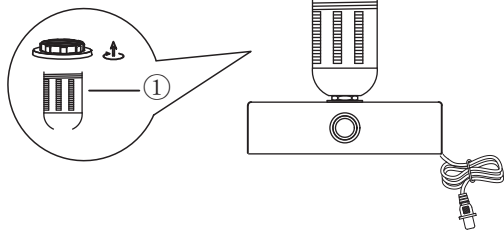

edishinē

Table Lamp

[Instruction Manual]

Please pay attention to the warning signs
Read the instructions with caution before operating
and keep it properly

V50611

CAUTION

1. Before assembly, place all parts out on a clean flat surface and inspect each part for defects that may have occurred during shipping.
2. Inspect wire insulation for any cuts, abrasions or exposed copper that may have resulted during shipping. If there are any defects in the wire, DO NOT continue to assemble. Please send an email to our Customer Service immediately.
3. Consult a qualified electrician if you have any electrical questions.
4. Never drape clothes over the lamp.
5. To reduce the likelihood of tipping over, we recommend don't place the lamp at the edge of table and keep children and pets away.
6. To prevent children from suffocating and choking, keep them away from packing materials.
7. Please keep this manual and hand it over when you transfer the product.

IMPORTANT SAFETY INSTRUCTIONS

This portable lamp has a polarized plug (one blade is wider than the other) as a safety feature to reduce the risk of electric shock. This plug will fit in a polarized outlet only one way. If the plug does not fit fully in the outlet, reverse the plug. If it still does not fit, contact a qualified electrician.

Never use with an extension cord unless the plug can be fully inserted. Do not alter the plug.

Packing List:

Part	Description	Quantity
A	Lamp Shade	1
B	Socket Ring	1
C	Lamp Base	1
D	Bulb	1
E	Instruction Manual	1

1. Remove the socket ring by twisting it upwards from the lamp cup (①).
2. Place the shade (②) on socket then screw on the socket ring (③) to fix the shade.
3. Screw the Bulb(④) clockwise onto socket until tight.