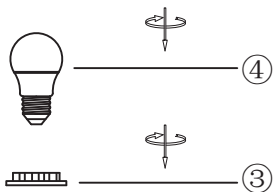

edishinē

Table Lamp

[Instruction Manual]

Please pay attention to the warning signs
Read the instructions with caution before operating
and keep it properly

V50611

CAUTION

1. Before assembly, place all parts out on a clean flat surface and inspect each part for defects that may have occurred during shipping.
2. Inspect wire insulation for any cuts, abrasions or exposed copper that may have resulted during shipping. If there are any defects in the wire, DO NOT continue to assemble. Please send an email to our Customer Service immediately.
3. Consult a qualified electrician if you have any electrical questions.
4. Never drape clothes over the lamp.
5. To reduce the likelihood of tipping over, we recommend don't place the lamp at the edge of table and keep children and pets away.
6. To prevent children from suffocating and choking, keep them away from packing materials.
7. Please keep this manual and hand it over when you transfer the product.

IMPORTANT SAFETY INSTRUCTIONS

This portable lamp has a polarized plug (one blade is wider than the other) as a safety feature to reduce the risk of electric shock. This plug will fit in a polarized outlet only one way. If the plug does not fit fully in the outlet, reverse the plug. If it still does not fit, contact a qualified electrician.

Never use with an extension cord unless the plug can be fully inserted. Do not alter the plug.

Packing List:

Part	Description	Quantity
A	Lamp Shade	1
B	Socket Ring	1
C	Lamp Base	1
D	Bulb	1
E	Instruction Manual	1

1. Remove the socket ring by twisting it upwards from the lamp cup (①).
2. Place the shade (②) on socket then screw on the socket ring (③) to fix the shade.
3. Screw the Bulb(④) clockwise onto socket until tight.