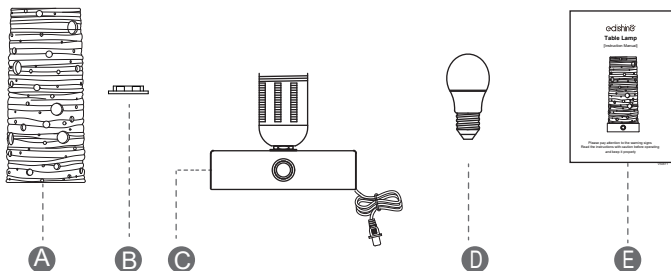

edishinē

Table Lamp

[Instruction Manual]

Please pay attention to the warning signs
Read the instructions with caution before operating
and keep it properly

V50611

CAUTION

1. Before assembly, place all parts out on a clean flat surface and inspect each part for defects that may have occurred during shipping.
2. Inspect wire insulation for any cuts, abrasions or exposed copper that may have resulted during shipping. If there are any defects in the wire, DO NOT continue to assemble. Please send an email to our Customer Service immediately.
3. Consult a qualified electrician if you have any electrical questions.
4. Never drape clothes over the lamp.
5. To reduce the likelihood of tipping over, we recommend don't place the lamp at the edge of table and keep children and pets away.
6. To prevent children from suffocating and choking, keep them away from packing materials.
7. Please keep this manual and hand it over when you transfer the product.

IMPORTANT SAFETY INSTRUCTIONS

This portable lamp has a polarized plug (one blade is wider than the other) as a safety feature to reduce the risk of electric shock. This plug will fit in a polarized outlet only one way. If the plug does not fit fully in the outlet, reverse the plug. If it still does not fit, contact a qualified electrician.

Never use with an extension cord unless the plug can be fully inserted. Do not alter the plug.

Packing List:

Part	Description	Quantity
A	Lamp Shade	1
B	Socket Ring	1
C	Lamp Base	1
D	Bulb	1
E	Instruction Manual	1

1. Remove the socket ring by twisting it upwards from the lamp cup (①).
2. Place the shade (②) on socket then screw on the socket ring (③) to fix the shade.
3. Screw the Bulb(④) clockwise onto socket until tight.