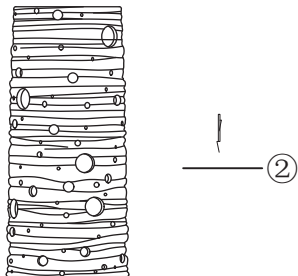

edishinē

Table Lamp

[Instruction Manual]

Please pay attention to the warning signs
Read the instructions with caution before operating
and keep it properly

V50611

CAUTION

1. Before assembly, place all parts out on a clean flat surface and inspect each part for defects that may have occurred during shipping.
2. Inspect wire insulation for any cuts, abrasions or exposed copper that may have resulted during shipping. If there are any defects in the wire, DO NOT continue to assemble. Please send an email to our Customer Service immediately.
3. Consult a qualified electrician if you have any electrical questions.
4. Never drape clothes over the lamp.
5. To reduce the likelihood of tipping over, we recommend don't place the lamp at the edge of table and keep children and pets away.
6. To prevent children from suffocating and choking, keep them away from packing materials.
7. Please keep this manual and hand it over when you transfer the product.

IMPORTANT SAFETY INSTRUCTIONS

This portable lamp has a polarized plug (one blade is wider than the other) as a safety feature to reduce the risk of electric shock. This plug will fit in a polarized outlet only one way. If the plug does not fit fully in the outlet, reverse the plug. If it still does not fit, contact a qualified electrician.

1. Remove the socket ring by twisting it upwards from the lamp cup (①).
2. Place the shade (②) on socket then screw on the socket ring (③) to fix the shade.
3. Screw the Bulb(④) clockwise onto socket until tight.

Specifications

- Product Height: 11.1 IN
- Wire Length: 59 IN
- Materials: Ceramic, Solid wood
- Input Voltage: 120VAC 60Hz
- Max.Load Power: Incandescent Bulb 60W or LED Bulb 12W
- Socket Type: Standard Medium E26