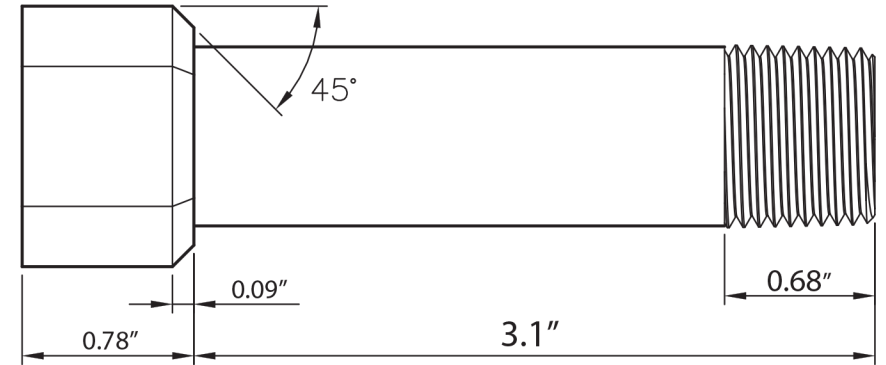

NO.	Part Name:	QTY	Material:
1	BODY	1	ZINC
2	ROD	1	BRASS
3	O-RING	1	NBR
4	KNOB	1	BRASS
5	GATE	1	POM
6	Gate Washer	1	NBR
7	INSERT PIPE	1	POM
8	O-RING	1	NBR
9	O-RING	1	NBR
10	BUSHING	1	Aluminum
11	Set Screw	1	Stinless
12	BUSHING	1	BRASS

WESTBRASS <small>Luxury Plumbing - Est. 1935</small>		2429 E. Olympic Blvd. Los Angeles, CA 90021	
TITLE 5" Diverter Tub Sprout - 4 in one			
DWG NO.	E531DUS	DATE	03/28/2025
		REV	A
Sheet 1 of 1			

WESTBRASS Luxury Plumbing - Est. 1935		2429 E. Olympic Blvd. Los Angeles, CA 90021	
TITLE 5" Diverter Tub Sprout - 4 in one			
DWG NO.	E531DUS	DATE	03/28/2025
		REV	A
Sheet 2 of 2			