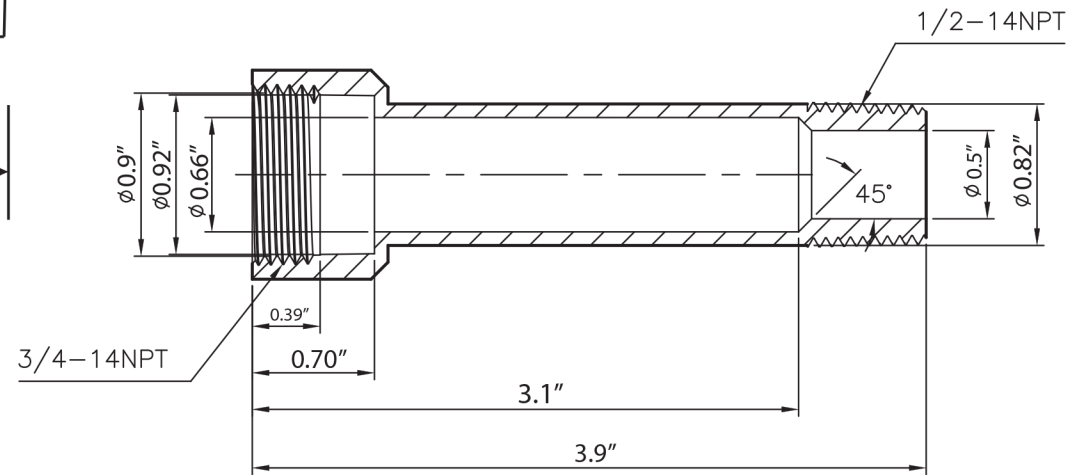

NO.	Part Name:	QTY	Material:
1	BODY	1	ZINC
2	ROD	1	BRASS
3	O-RING	1	NBR
4	KNOB	1	BRASS
5	GATE	1	POM
6	Gate Washer	1	NBR
7	INSERT PIPE	1	POM
8	O-RING	1	NBR
9	O-RING	1	NBR
10	BUSHING	1	Aluminum
11	Set Screw	1	Stinless
12	BUSHING	1	BRASS

WESTBRASS <small>Luxury Plumbing - Est. 1935</small>		2429 E. Olympic Blvd. Los Angeles, CA 90021	
TITLE 5" Diverter Tub Sprout - 4 in one			
DWG NO.	E531DUS	DATE	03/28/2025
		REV	A
Sheet 1 of 1			

WESTBRASS Luxury Plumbing - Est. 1935		2429 E. Olympic Blvd. Los Angeles, CA 90021	
TITLE 5" Diverter Tub Sprout - 4 in one			
DWG NO.	E531DUS	DATE	03/28/2025
		REV	A
Sheet 2 of 2			