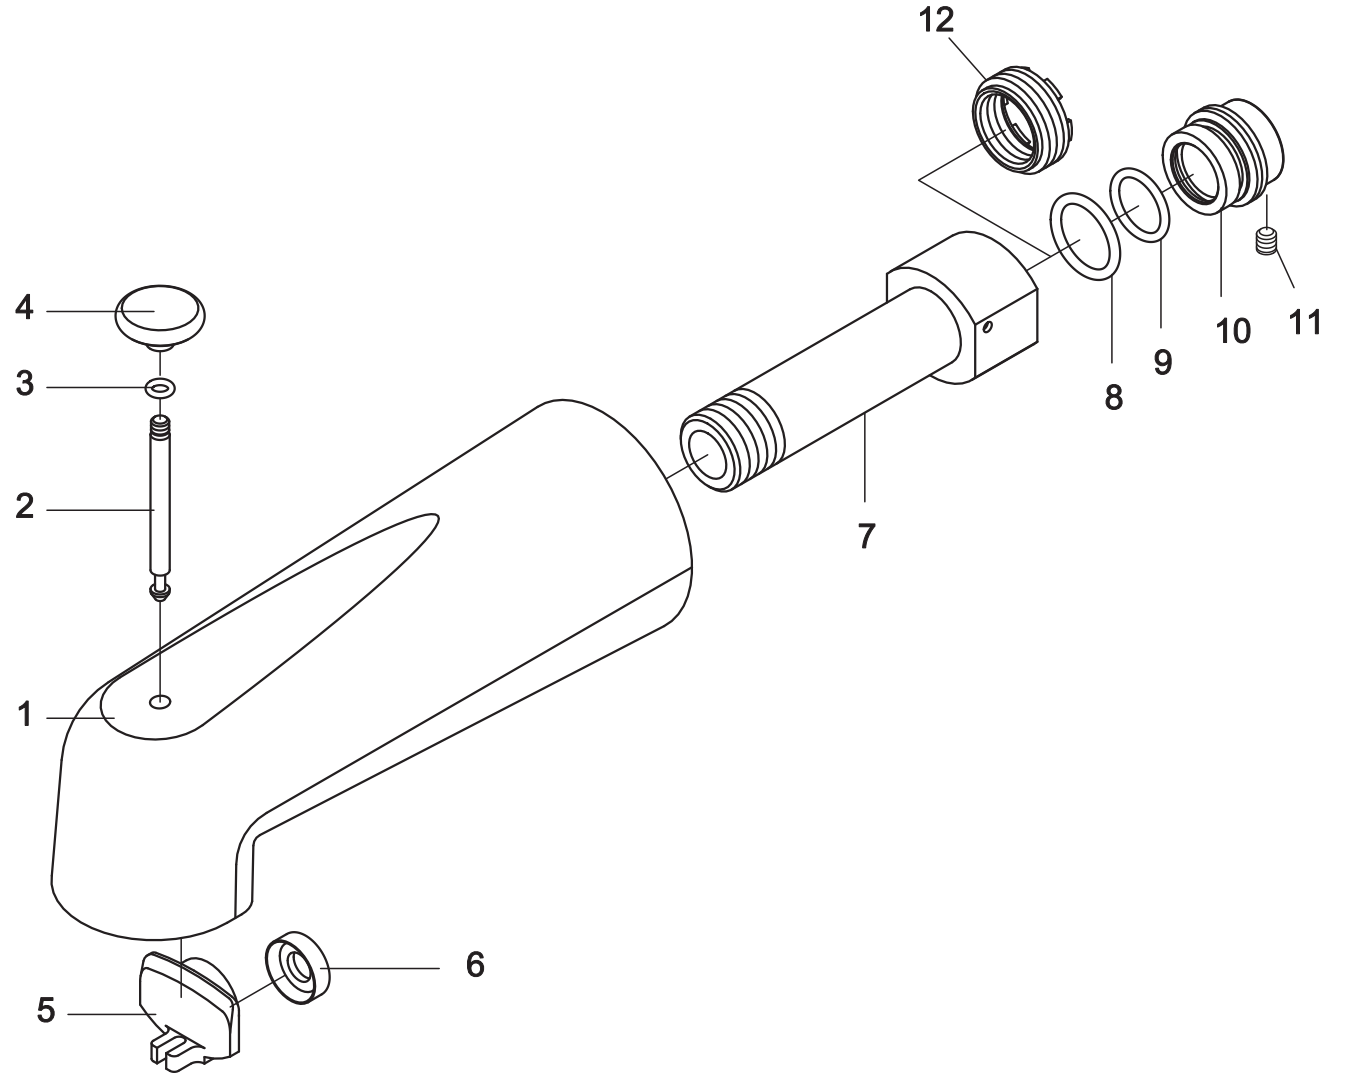

NO.	Part Name:	QTY	Material:
1	BODY	1	ZINC
2	ROD	1	BRASS
3	O-RING	1	NBR
4	KNOB	1	BRASS
5	GATE	1	POM
6	Gate Washer	1	NBR
7	INSERT PIPE	1	POM
8	O-RING	1	NBR
9	O-RING	1	NBR
10	BUSHING	1	Aluminum
11	Set Screw	1	Stinless
12	BUSHING	1	BRASS

WESTBRASS <small>Luxury Plumbing - Est. 1935</small>		2429 E. Olympic Blvd. Los Angeles, CA 90021	
TITLE 5" Diverter Tub Sprout - 4 in one			
DWG NO.	E531DUS	DATE	03/28/2025
		REV	A
Sheet 1 of 1			

WESTBRASS Luxury Plumbing - Est. 1935		2429 E. Olympic Blvd. Los Angeles, CA 90021	
TITLE 5" Diverter Tub Sprout - 4 in one			
DWG NO.	E531DUS	DATE	03/28/2025
		REV	A
Sheet 2 of 2			