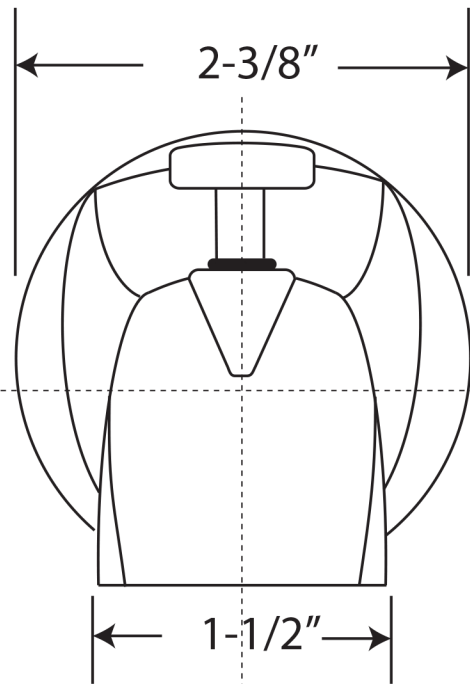

NO.	Part Name:	QTY	Material:
1	BODY	1	ZINC
2	ROD	1	BRASS
3	O-RING	1	NBR
4	KNOB	1	BRASS
5	GATE	1	POM
6	Gate Washer	1	NBR
7	INSERT PIPE	1	POM
8	O-RING	1	NBR
9	O-RING	1	NBR
10	BUSHING	1	Aluminum
11	Set Screw	1	Stinless
12	BUSHING	1	BRASS

WESTBRASS <small>Luxury Plumbing - Est. 1935</small>		2429 E. Olympic Blvd. Los Angeles, CA 90021	
TITLE 5" Diverter Tub Sprout - 4 in one			
DWG NO.	E531DUS	DATE	03/28/2025
		REV	A
Sheet 1 of 1			

WESTBRASS Luxury Plumbing - Est. 1935		2429 E. Olympic Blvd. Los Angeles, CA 90021	
TITLE 5" Diverter Tub Sprout - 4 in one			
DWG NO.	E531DUS	DATE	03/28/2025
		REV	A
Sheet 2 of 2			