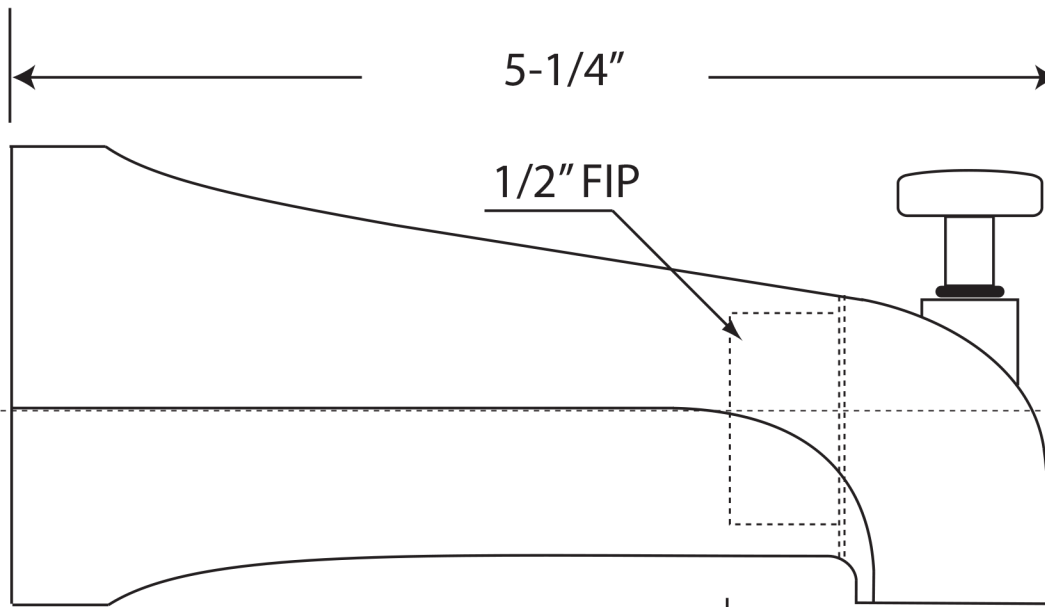

NO.	Part Name:	QTY	Material:
1	BODY	1	ZINC
2	ROD	1	BRASS
3	O-RING	1	NBR
4	KNOB	1	BRASS
5	GATE	1	POM
6	Gate Washer	1	NBR
7	INSERT PIPE	1	POM
8	O-RING	1	NBR
9	O-RING	1	NBR
10	BUSHING	1	Aluminum
11	Set Screw	1	Stinless
12	BUSHING	1	BRASS

WESTBRASS <small>Luxury Plumbing - Est. 1935</small>		2429 E. Olympic Blvd. Los Angeles, CA 90021	
TITLE 5" Diverter Tub Sprout - 4 in one			
DWG NO.	E531DUS	DATE	03/28/2025
		REV	A
Sheet 1 of 1			

WESTBRASS Luxury Plumbing - Est. 1935		2429 E. Olympic Blvd. Los Angeles, CA 90021	
TITLE 5" Diverter Tub Sprout - 4 in one			
DWG NO.	E531DUS	DATE	03/28/2025
		REV	A
Sheet 2 of 2			