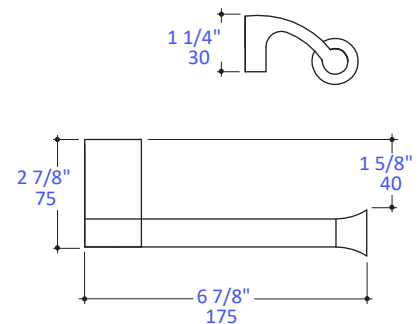

Features:

- Wall-mount toilet paper holder
- Includes mounting hardware

Finish Options:

- CR - Polished Chrome

Paper roll space width max. 5" (125mm)

Recommended Accessories:

- Item #8513: Wall-mount towel bar
- Item #8515: Wall-mount towel bar
- Item # 8520: Wall-mount towel ring
- Item #8518: Wall-mount robe hook

LACAVA reserves the right to revise any dimension or information on this sheet without notice. Dimensions are nominal and may vary within an industry accepted tolerance of 1/4". Drawings provided herein are meant to give the user an idea of the product and are not made to scale. Location of plumbing is meant for reference, your specific application may vary.