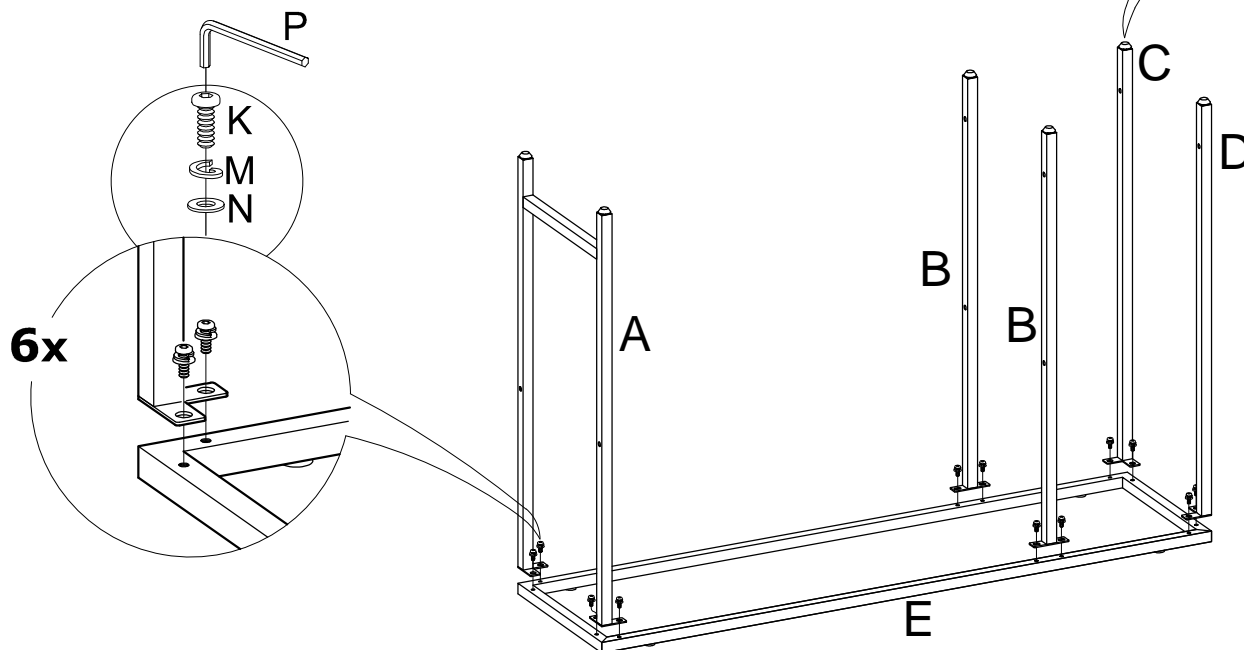

NO.	PART	DESCRIPTION	Q'TY	NO.	PART	DESCRIPTION	Q'TY
A		Left Leg Assembly	1PC	H		Top Glass	1PC
B		Middle Legs	2PCS	I		Middle Tier Glass	1PC
C		Right Leg C	1PC	J		Bottom Glass	1PC
D		Right Leg D	1PC	K		Allen Head Bolt 15mm	12PCS
E		Top Frame	1PC	L		Allen Head Bolt 40mm	8PCS
F		Second Tier Frame	1PC	M		Spring Washers	12PCS
G		Bottom Frame	1PC	N		Flat Washers	12PCS
				O		Adjustable Glide	6PCS
				P		Allen Head Wrench	1PC

carolina living

Beautiful Modern Designs

Assembly Instructions

CL1348G

Console

STEP 1

STEP 2

Assembly Instructions

Console

STEP 3

STEP 4