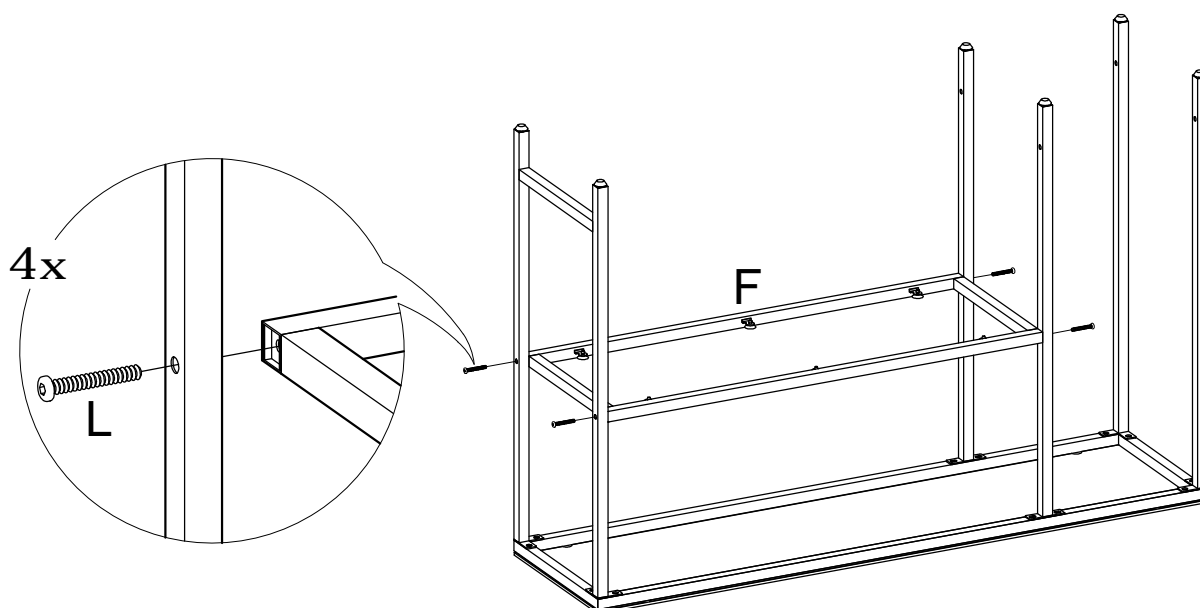

NO.	PART	DESCRIPTION	Q'TY	NO.	PART	DESCRIPTION	Q'TY
A		Left Leg Assembly	1PC	H		Top Glass	1PC
B		Middle Legs	2PCS	I		Middle Tier Glass	1PC
C		Right Leg C	1PC	J		Bottom Glass	1PC
D		Right Leg D	1PC	K		Allen Head Bolt 15mm	12PCS
E		Top Frame	1PC	L		Allen Head Bolt 40mm	8PCS
F		Second Tier Frame	1PC	M		Spring Washers	12PCS
G		Bottom Frame	1PC	N		Flat Washers	12PCS
				O		Adjustable Glide	6PCS
				P		Allen Head Wrench	1PC

carolina living

Beautiful Modern Designs

Assembly Instructions

CL1348G

Console

STEP 1

STEP 2

Assembly Instructions