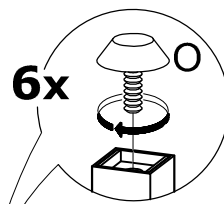

carolina living

Beautiful Modern Designs

Assembly Instructions

CL1348G

Console