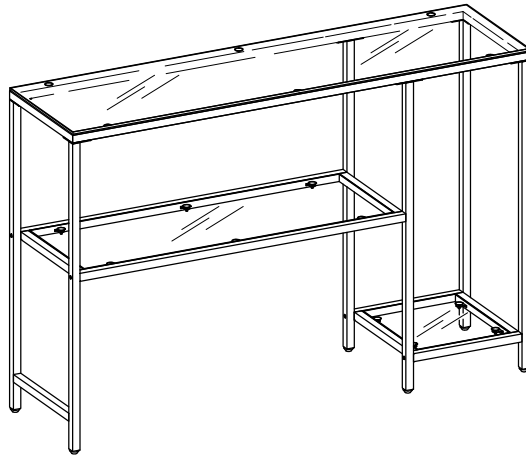

Assembly Instructions

Console

Thank you for purchasing a Living company product. This product has been designed for easy assembly and is constructed for durability. Please take the time to read and follow the assembly instructions carefully. If a part or hardware is missing or you have any difficulties in assembling this product, please contact us.

NO.	PART	DESCRIPTION	Q'TY	NO.	PART	DESCRIPTION	Q'TY
A		Left Leg Assembly	1PC	H		Top Glass	1PC
B		Middle Legs	2PCS	I		Middle Tier Glass	1PC
C		Right Leg C	1PC	J		Bottom Glass	1PC
D		Right Leg D	1PC	K		Allen Head Bolt 15mm	12PCS
E		Top Frame	1PC	L		Allen Head Bolt 40mm	8PCS
F		Second Tier Frame	1PC	M		Spring Washers	12PCS
G		Bottom Frame	1PC	N		Flat Washers	12PCS
				O		Adjustable Glide	6PCS
				P		Allen Head Wrench	1PC