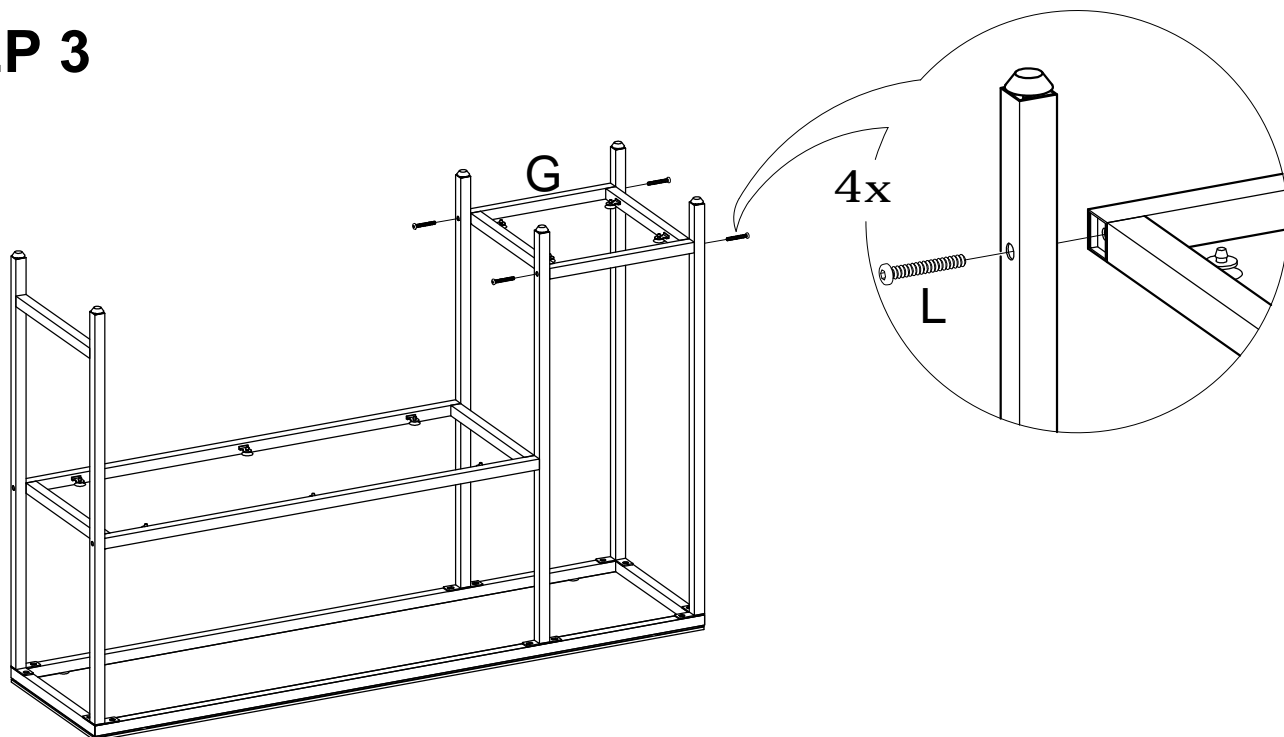

Assembly Instructions

Console

STEP 3

STEP 4