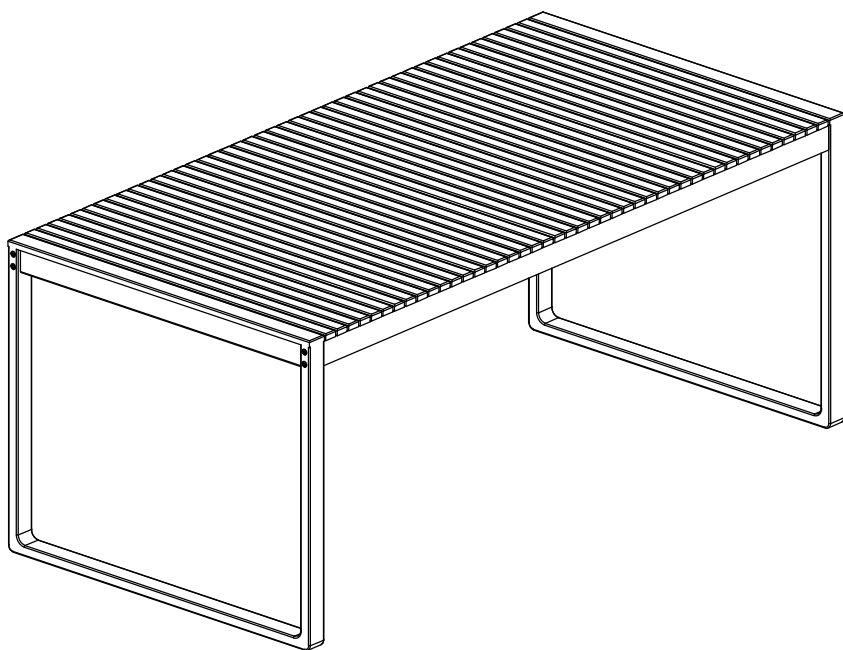

ASSEMBLY INSTRUCTIONS

Congratulations! Now you have finished assembling the product.