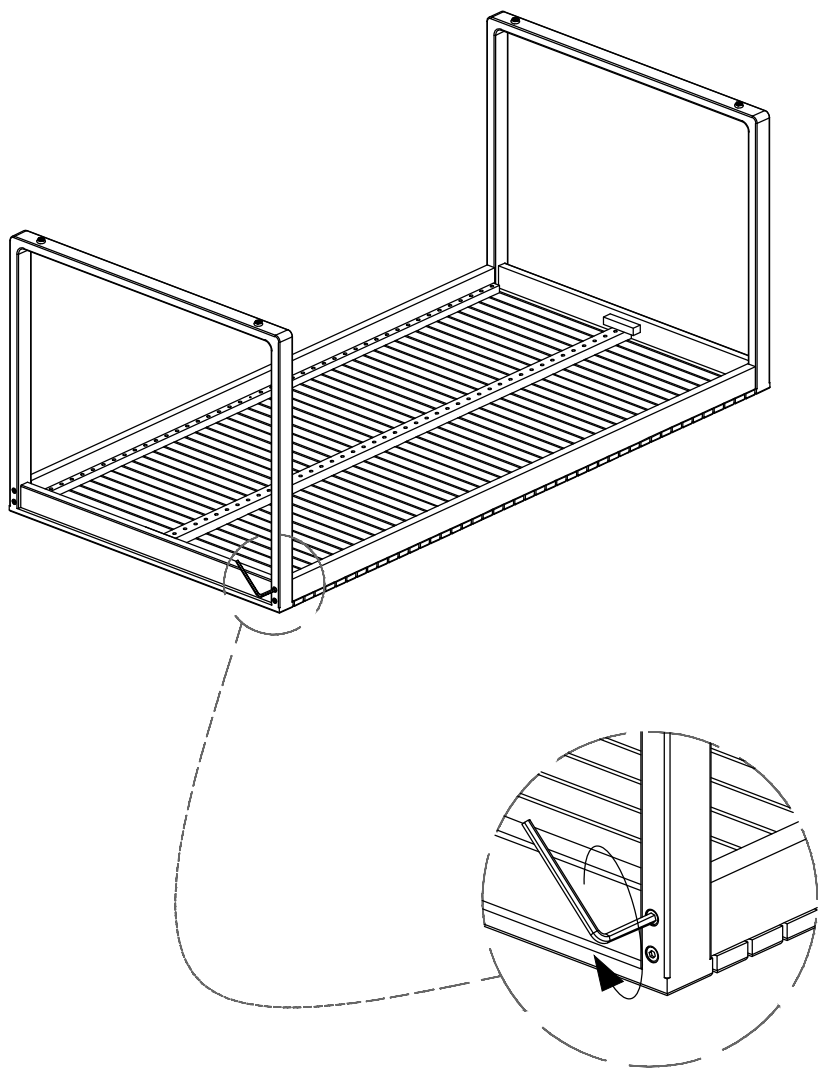

Instruction Manual

180cm Rectangular Dining Table, Natural Acacia

CONTENTS

Safety and care advice	1
Components	2
Assembly instructions	4
Copyright	7

⚠ SAFETY AND CARE ADVICE ⚠

PLEASE READ THESE INSTRUCTIONS CAREFULLY AND KEEP FOR FUTURE REFERENCE

COMPONENTS

Please check you have all the panels listed below:

1	Left Leg	x1
2	Table Top	x1
3	Right Leg	x1

COMPONENTS

Please check you have all the panels listed below:

A

Screw (M6x70mm) x 8

B

Allen key (M4) x 1

ASSEMBLY INSTRUCTIONS

Step 1:

A		8
B		1

ASSEMBLY INSTRUCTIONS

Step 2:

ASSEMBLY INSTRUCTIONS

Congratulations! Now you have finished assembling the product.