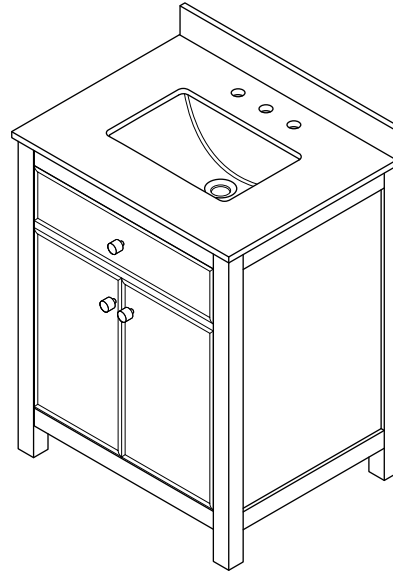

# WYNDHAM COLLECTION

TOP VIEW OF VANITY CABINET

\*Note: All measurements are  $\pm 1/4"$ .

WC-9292-24-SGL-VCA3

# WYNDHAM COLLECTION

Side splash is reversible.  
Note: All measurements are  $\pm 1/4"$ .

WC-VCA3-24-SGL-TOP