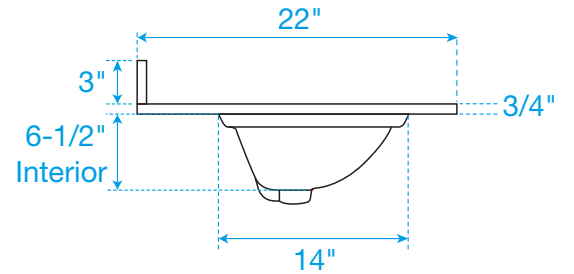

# WYNDHAM COLLECTION

TOP VIEW OF VANITY CABINET

\*Note: All measurements are  $\pm 1/4"$ .

WC-9292-24-SGL-VCA3

# WYNDHAM COLLECTION

Side splash is reversible.  
Note: All measurements are  $\pm 1/4"$ .

WC-VCA3-24-SGL-TOP