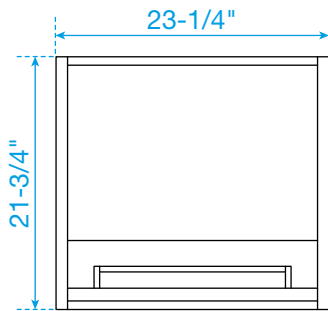

# WYNDHAM COLLECTION

TOP VIEW OF VANITY CABINET

\*Note: All measurements are  $\pm 1/4"$ .

WC-9292-24-SGL-VCA3

# WYNDHAM COLLECTION

Side splash is reversible.  
Note: All measurements are  $\pm 1/4"$ .

WC-VCA3-24-SGL-TOP