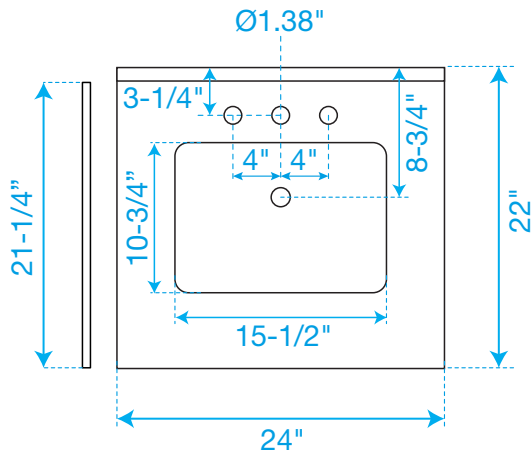

# WYNDHAM COLLECTION

TOP VIEW OF VANITY CABINET

\*Note: All measurements are  $\pm 1/4"$ .

WC-9292-24-SGL-VCA3

# WYNDHAM COLLECTION

Side splash is reversible.  
Note: All measurements are  $\pm 1/4"$ .

WC-VCA3-24-SGL-TOP