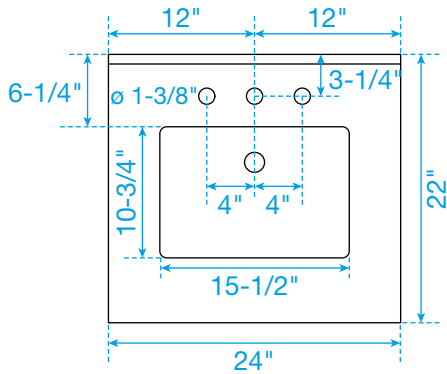

# WYNDHAM COLLECTION

TOP VIEW OF VANITY CABINET

\*Note: All measurements are  $\pm 1/4"$ .

WC-9292-24-SGL-VCA3

# WYNDHAM COLLECTION

Side splash is reversible.  
Note: All measurements are  $\pm 1/4"$ .

WC-VCA3-24-SGL-TOP