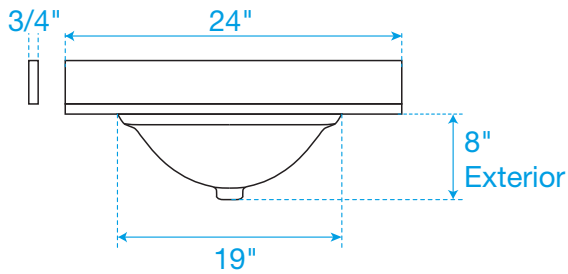

# WYNDHAM COLLECTION

TOP VIEW OF VANITY CABINET

\*Note: All measurements are  $\pm 1/4"$ .

WC-9292-24-SGL-VCA3

# WYNDHAM COLLECTION

Side splash is reversible.  
Note: All measurements are  $\pm 1/4"$ .

WC-VCA3-24-SGL-TOP