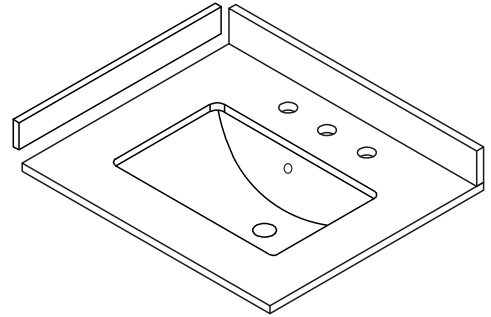

# WYNDHAM COLLECTION

TOP VIEW OF VANITY CABINET

\*Note: All measurements are  $\pm 1/4"$ .

WC-9292-24-SGL-VCA3

# WYNDHAM COLLECTION

Side splash is reversible.  
Note: All measurements are  $\pm 1/4"$ .

WC-VCA3-24-SGL-TOP