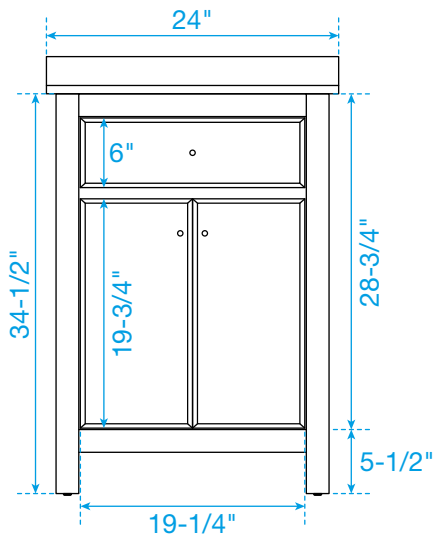

# WYNDHAM COLLECTION

TOP VIEW OF VANITY CABINET

\*Note: All measurements are  $\pm 1/4"$ .

WC-9292-24-SGL-VCA3

# WYNDHAM COLLECTION

Side splash is reversible.  
Note: All measurements are  $\pm 1/4"$ .

WC-VCA3-24-SGL-TOP