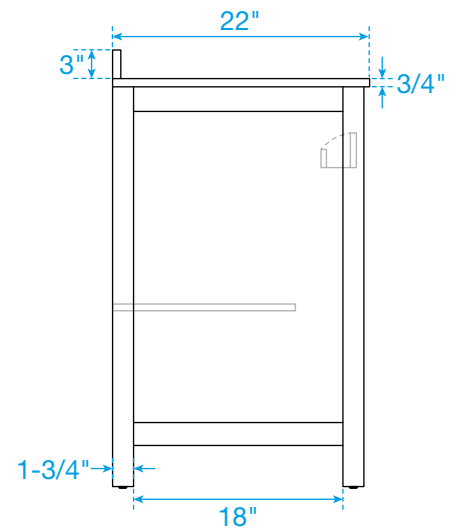

# WYNDHAM COLLECTION

TOP VIEW OF VANITY CABINET

\*Note: All measurements are  $\pm 1/4"$ .

WC-9292-24-SGL-VCA3

# WYNDHAM COLLECTION

Side splash is reversible.  
Note: All measurements are  $\pm 1/4"$ .

WC-VCA3-24-SGL-TOP