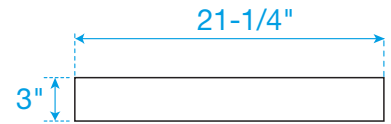

# WYNDHAM COLLECTION

TOP VIEW OF VANITY CABINET

\*Note: All measurements are  $\pm 1/4"$ .

WC-9292-24-SGL-VCA3

# WYNDHAM COLLECTION

Side splash is reversible.  
Note: All measurements are  $\pm 1/4"$ .

WC-VCA3-24-SGL-TOP