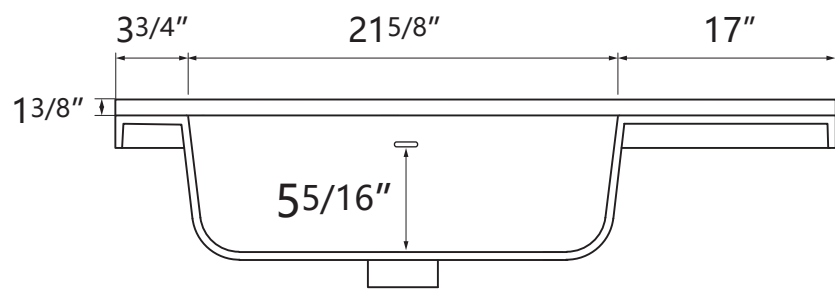

ZEAFIVE[®]

DIMENSION DETAILS BATHROOM VANITY

✉ Email: service@bestgosupplychaininc.com

MODEL.
FA42L

PRODUCT
INSTRUCTION
VIDEO

Top View

VANITY SIZE

Front View

Side View