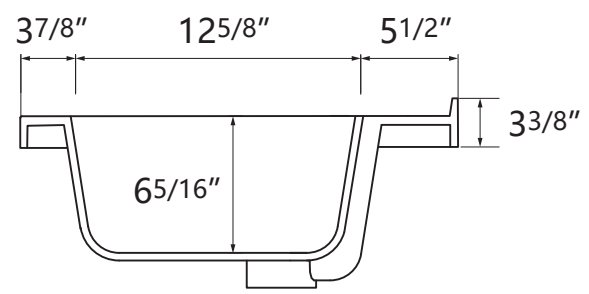

ZEAFIVE[®]

DIMENSION DETAILS BATHROOM VANITY

✉ Email: service@bestgosupplychaininc.com

MODEL.
FA42L

PRODUCT
INSTRUCTION
VIDEO

Top View

VANITY SIZE

Front View

Side View