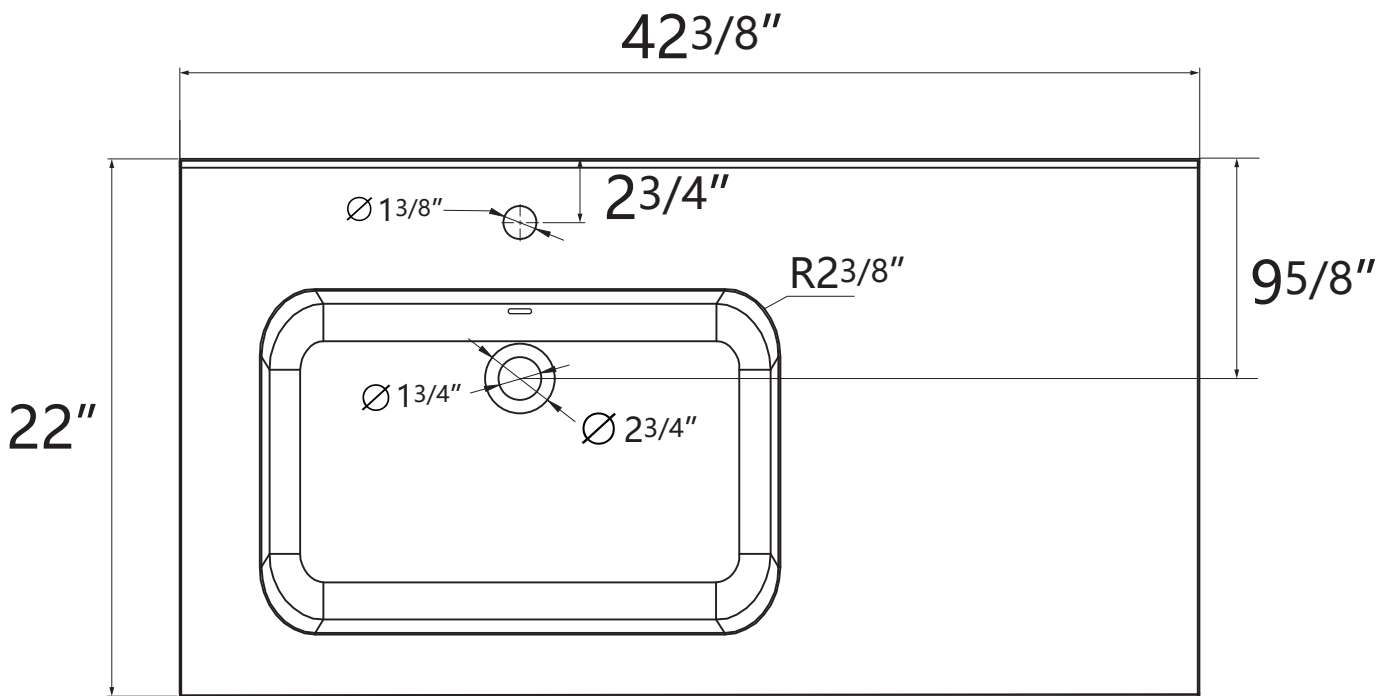

ZEAFIVE[®]

DIMENSION DETAILS BATHROOM VANITY

✉ Email: service@bestgosupplychaininc.com

MODEL.
FA42L

PRODUCT
INSTRUCTION
VIDEO

Top View

VANITY SIZE

Front View

Side View