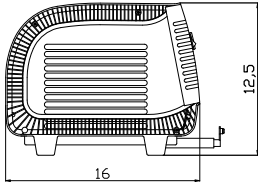

CLOSE UP IMAGES

TECHNICAL SPECS

Dimensions

Length	60.2
Height	12.52
Weightlbs	91.3
Width	15.99
Interior Depth	13.39
Interior Height	8.66
Interior Width	43.7

Features & Materials

Color Finish	Black
Color Door Handles	Black
Compressor Location	Right Side
Defrost Type	Automatic Defrost
Digital Temperature Control	Yes
Door Style	Sliding
Height To Top Of Door Hinge In	12.52
Number Of Doors	2
Temperature Range	32-54 F
Ambient Temperature Range	86 F
Refrigerant Type	R-290

Electric & Certification

Plug Type	NEMA 5-15P
Voltage	110
Amps	1.83
Power Cord Length	94.5
Certifications	ETL Listed for Safety and Sanitation

Plan View

CERTIFICATIONS

706 Eastern Parkway STE 1G, Brooklyn NY 11213
718-576-6342
info@koolmore.com