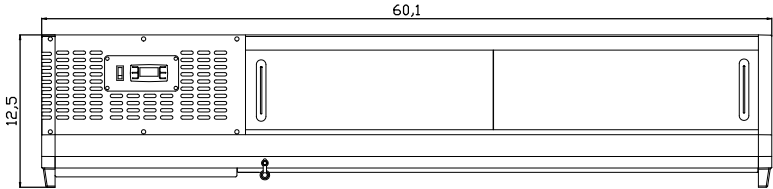

TECHNICAL SPECS

Dimensions

Length	60.2
Height	12.52
Weightlbs	91.3
Width	15.99
Interior Depth	13.39
Interior Height	8.66
Interior Width	43.7

Features & Materials

Color Finish	Black
Color Door Handles	Black
Compressor Location	Right Side
Defrost Type	Automatic Defrost
Digital Temperature Control	Yes
Door Style	Sliding
Height To Top Of Door Hinge In	12.52
Number Of Doors	2
Temperature Range	32-54 F
Ambient Temperature Range	86 F
Refrigerant Type	R-290

Electric & Certification

Plug Type	NEMA 5-15P
Voltage	110
Amps	1.83
Power Cord Length	94.5
Certifications	ETL Listed for Safety and Sanitation

Plan View

CERTIFICATIONS

706 Eastern Parkway STE 1G, Brooklyn NY 11213
718-576-6342
info@koolmore.com