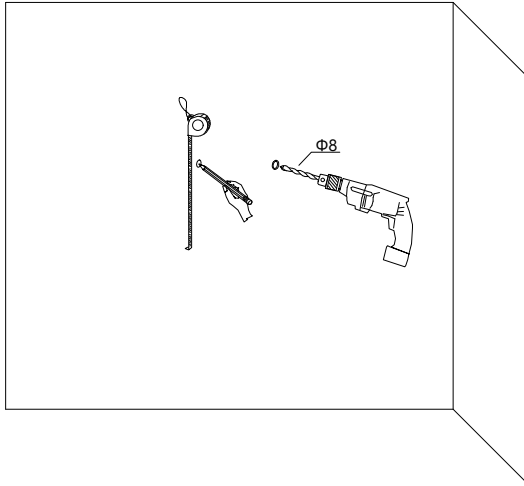

Step 1/Étape 1