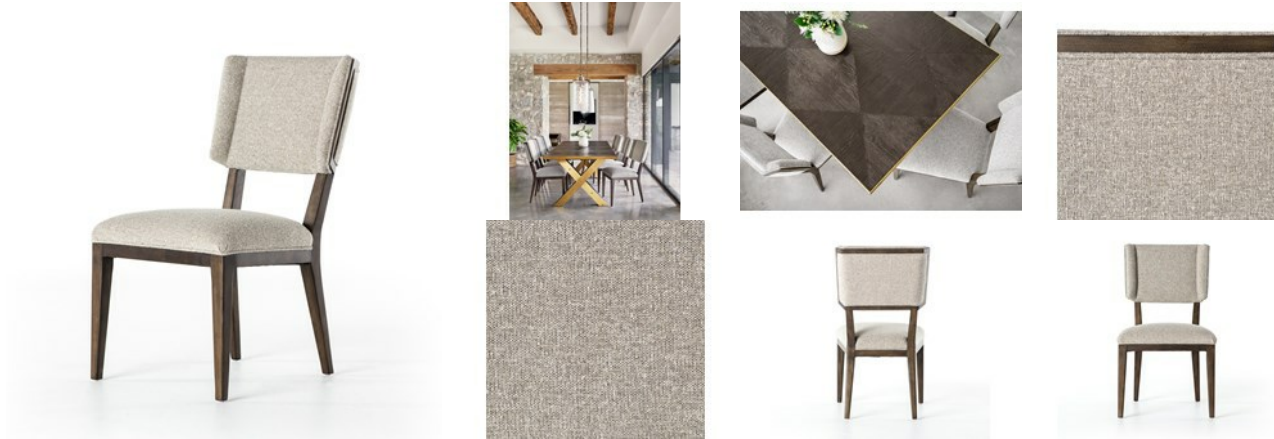

CABT-67-40

## Jax Dining Chair-Honey Wheat

### OVERVIEW

Bring the sensibility of a wing chair to the dining table. Angled wing, splayed stance, and exposed birch frame with sleekly upholstered seating.

**Dimensions:** W: 20" D: 24.5" H: 37"

**Ready for Immediate Shipment:** 0