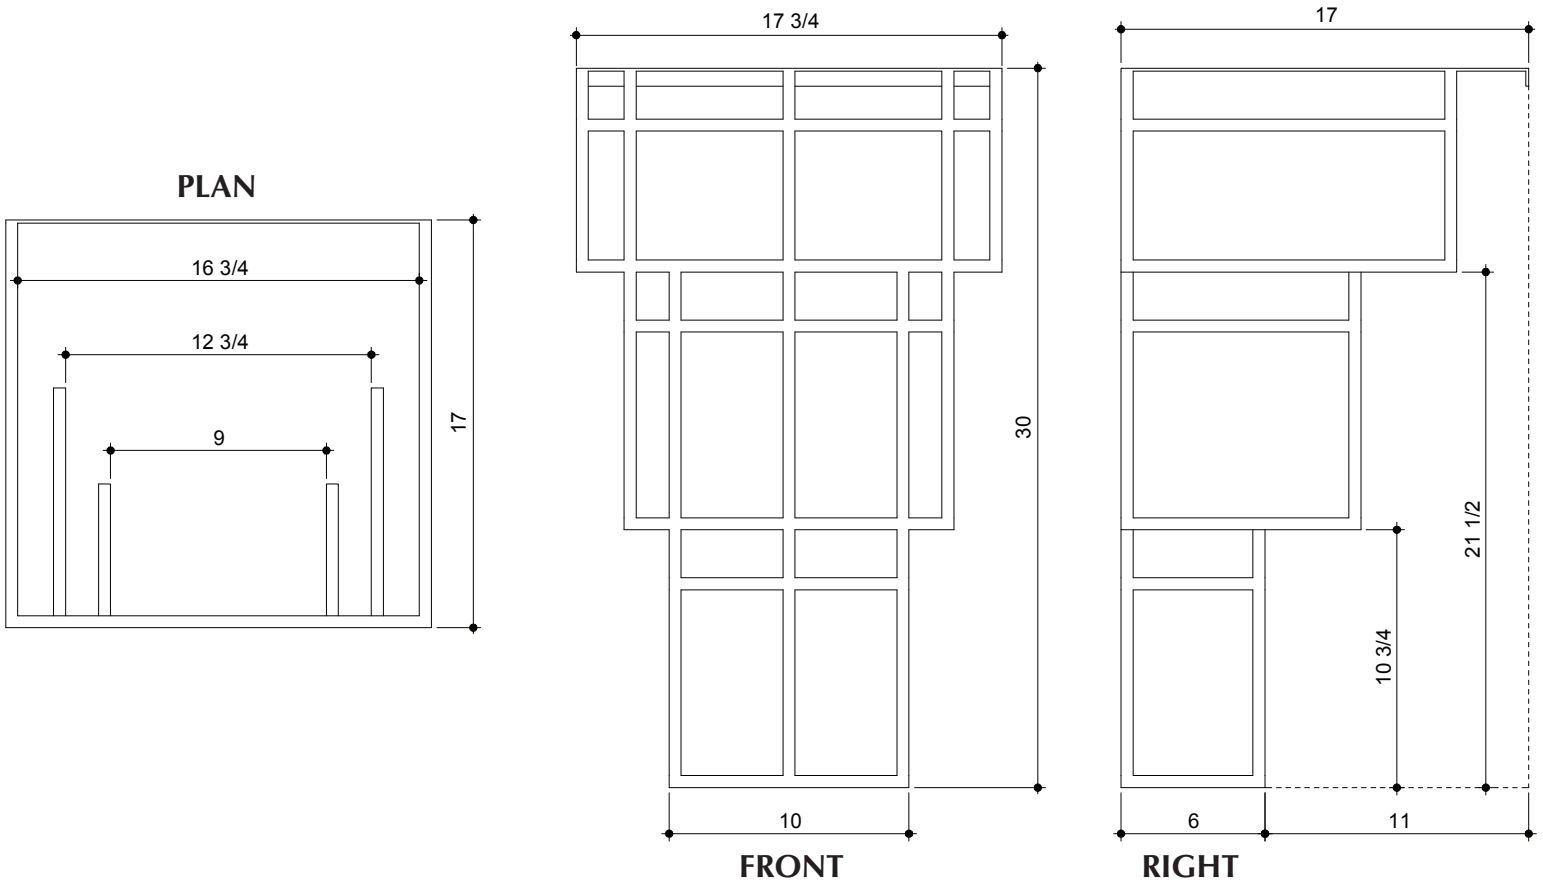

Please install this product according to the installation guide and all local building codes.