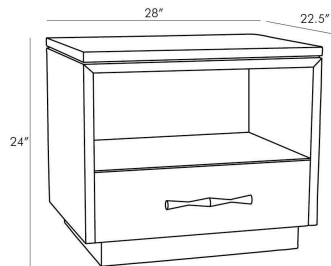

ARTERIOS

MALLORY SIDE TABLE

5021

H: 24 IN, W: 28 IN, D: 22.5 IN,
Ebony

Though side tables were originally made strictly for function, this modern maven delivers looks along with utility. Crafted entirely from solid oak, its seamless design is due to an ebony black veneer that's unique and rich with natural textures. Its function comes through in thoughtful details, like a wide tabletop, roomy nook and bottom drawer that opens and closes smoothly on soft-close slides. Features a signature aged brass pull. Nylon nail-in glides will protect exposed floors.

APPEARANCE

Material	Oak Wood, Brass
Finish	Ebony, Antique Brass
Top Coat/Sealant	No

DIMENSIONS

Drawer Interior	H: 5 IN, W: 24 IN, D: 17 IN
Pull	W: 10 IN, Dia: 1.00 IN
Shelf	H: 11 IN, W: 26 IN, D: 19.5 IN
Bottom Shelf Clearance	10.5 in

SHIPPING

Shipping Requirements	TruckShip
Product Weight	97 lbs
Gross Weight 1	108 lbs
Shipping Box 1	H: 29 IN, L: 31 IN, W: 25 IN

ADDITIONAL INFO

Swatch Number	EB2X2
Leg Or Foot Application	Glides

CONTRACT