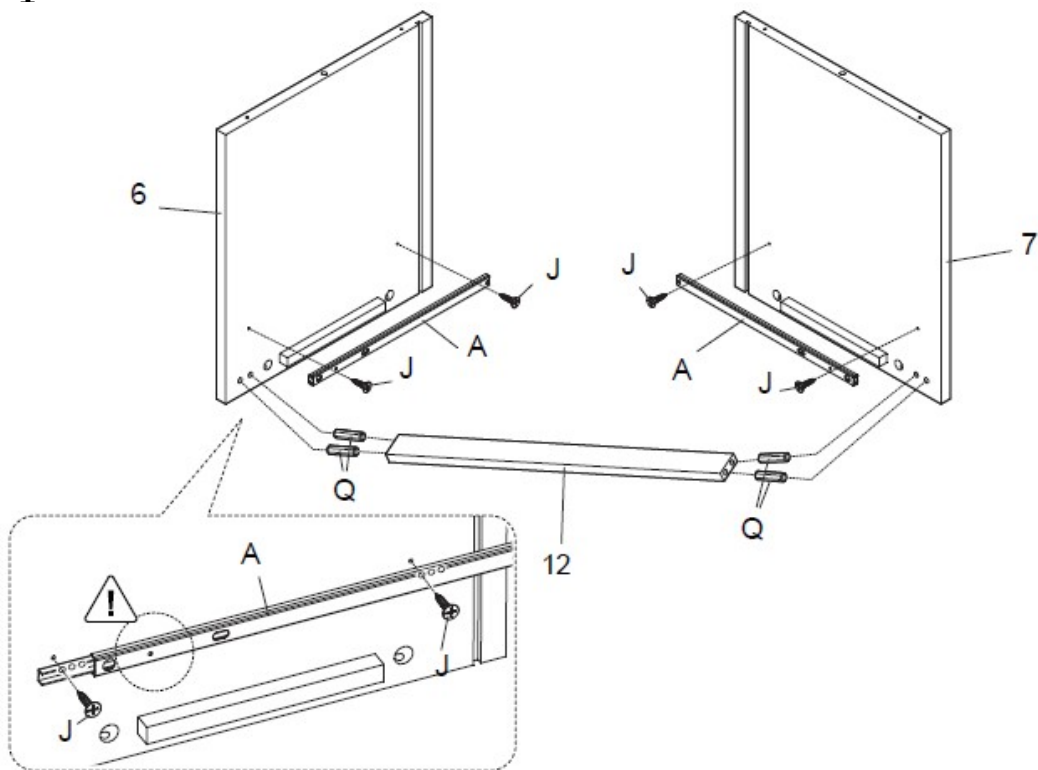

How to assemble:

STEP 1